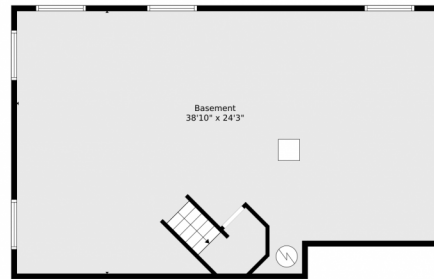

Floor 1

TOTAL: 2678 sq. ft
BELOW GROUND: 0 sq. ft, FLOOR 2: 1170 sq. ft, FLOOR 3: 1508 sq. ft
EXCLUDED AREAS: BASEMENT: 905 sq. ft, GARAGE: 423 sq. ft

Disclaimer: Sizes and Dimensions are Approximate, Actual May Vary.

Tatyana Sturm
720-350-5909
tatyana@exitrealtydtc.com
<https://thestorckteam.com>

Scan code
for more
property
details