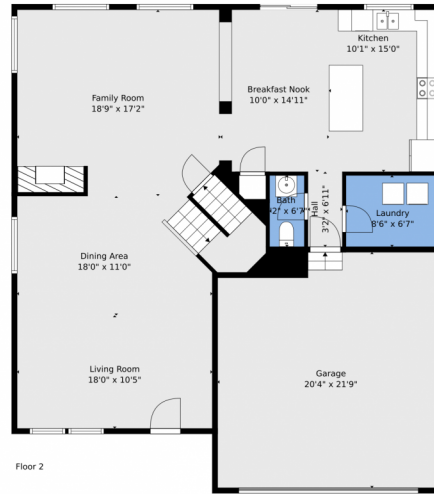

Floor 2

TOTAL: 2678 sq. ft
BELOW GROUND: 0 sq. ft, FLOOR 2: 1170 sq. ft, FLOOR 3: 1508 sq. ft
EXCLUDED AREAS: BASEMENT: 905 sq. ft, GARAGE: 423 sq. ft

Disclaimer: Sizes and Dimensions are Approximate, Actual May Vary.

Tatyana Sturm
720-350-5909
tatyana@exitrealtydtc.com
<https://thestorckteam.com>

Scan code
for more
property
details