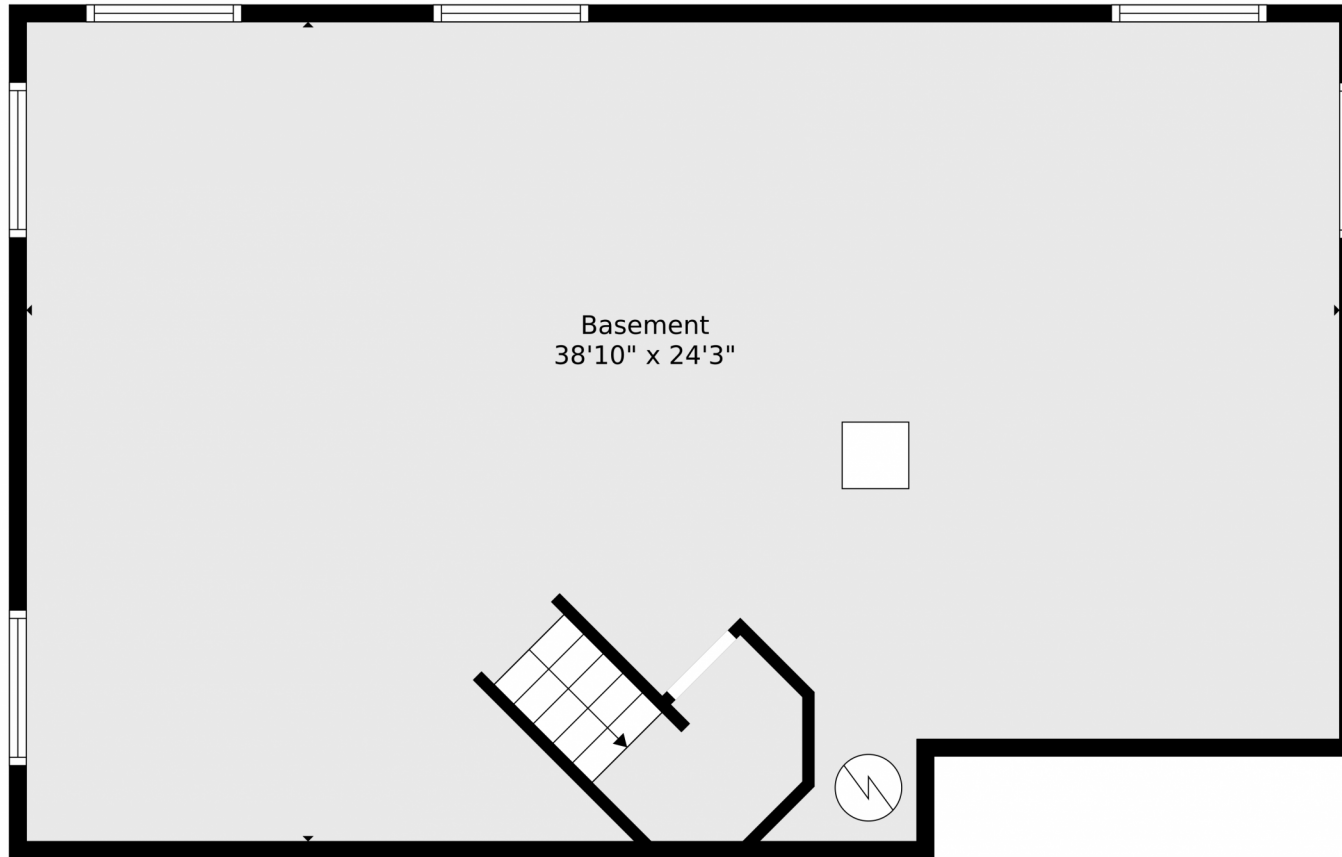

TOTAL: 2678 sq. ft
BELOW GROUND: 0 sq. ft, FLOOR 2: 1170 sq. ft, FLOOR 3: 1508 sq. ft
EXCLUDED AREAS: BASEMENT: 905 sq. ft, GARAGE: 423 sq. ft

Disclaimer: Sizes and Dimensions are Approximate, Actual May Vary.

Tatyana Sturm
720-350-5909
tatyana@exitrealtydtc.com
<https://thestorckteam.com>