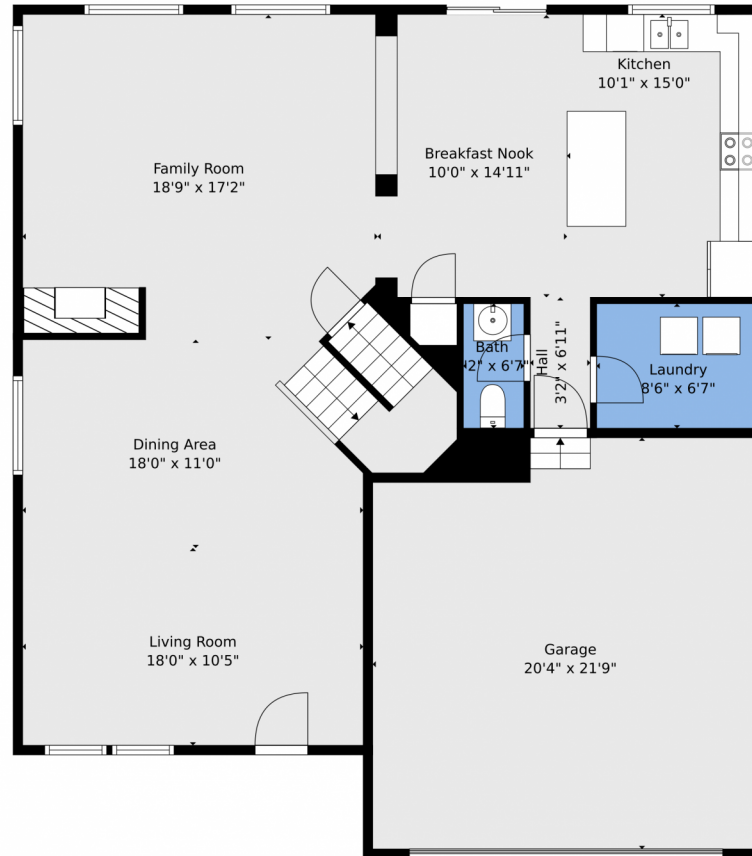

TOTAL: 2678 sq. ft
BELOW GROUND: 0 sq. ft, FLOOR 2: 1170 sq. ft, FLOOR 3: 1508 sq. ft
EXCLUDED AREAS: BASEMENT: 905 sq. ft, GARAGE: 423 sq. ft

Disclaimer: Sizes and Dimensions are Approximate, Actual May Vary.

Tatyana Sturm
720-350-5909
tatyana@exitrealtydtc.com
<https://thestorckteam.com>