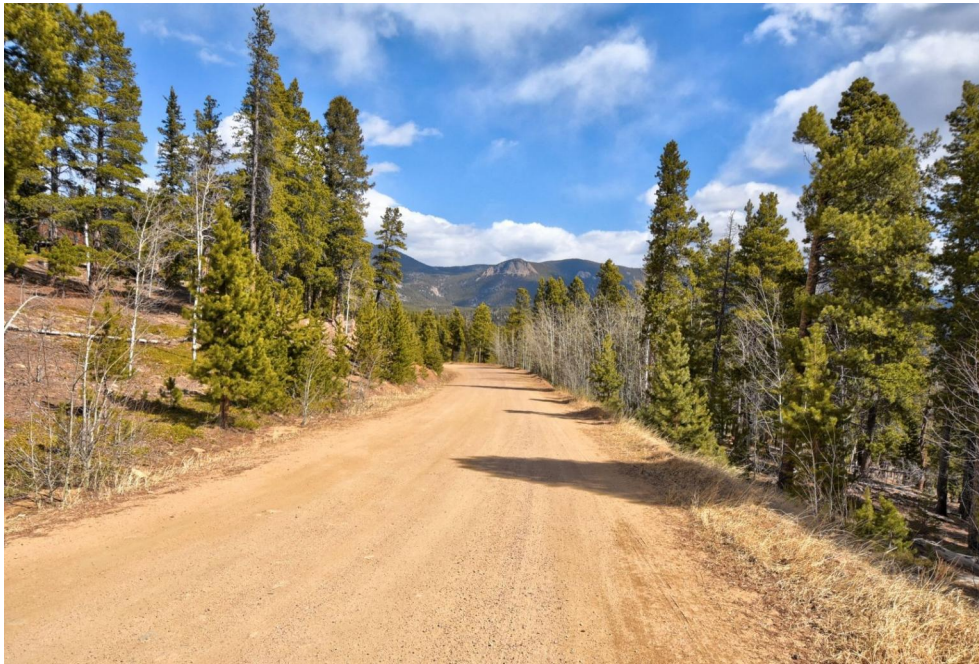

0 Royal Ridge Dr
Bailey, CO 80421
COMMUNITY: Forest Ridge

PRICE \$115,000

PROPERTY DETAILS

Lots of Potential To Build Your New Home! Beautiful secluded gently sloping 3 acre lot in Forest Ridge with an abundance of wildlife, aspens and pine trees. There is a perfect build site to construct your dream home with stunning mountain views. The lot is adjacent to national forest and will have your dream home feeling like it was build on an isl