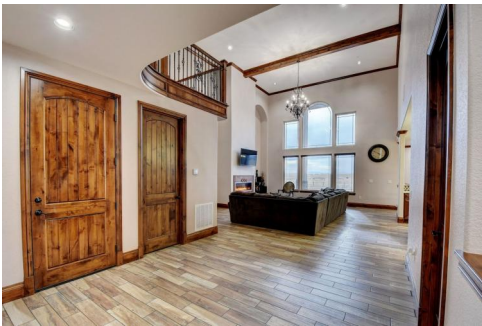

14415 Shadow Wood Court
 Brighton, CO 80603
 COMMUNITY: Box Elder Estates

MLS # 5365816
 PRICE \$1,550,000

 Single Family

 6930 SQFT

 4 Beds

 6 Baths

PROPERTY DETAILS

A breathtaking Colorado custom crafted Masterpiece with spectacular sunset and mountain views. This Stunning property showcases luxury craftsmanship with the finest materials combined with the utmost attention to detail, quality and comfort. Nestled on nearly 10 acres of land. This home boasts of a dramatic 19ft ceiling foyer, living room with