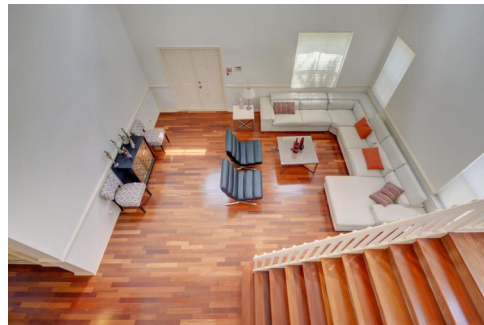

COLDWELL BANKER
REALTY

917 Crestview Circle
Weston, FL 33327

 Single Family

 3670 SQFT

 6 Beds

 4 Baths

Mariene Menin
954-817-2774
mariene.menin@floridamoves.com

Scan code
for more
property
details