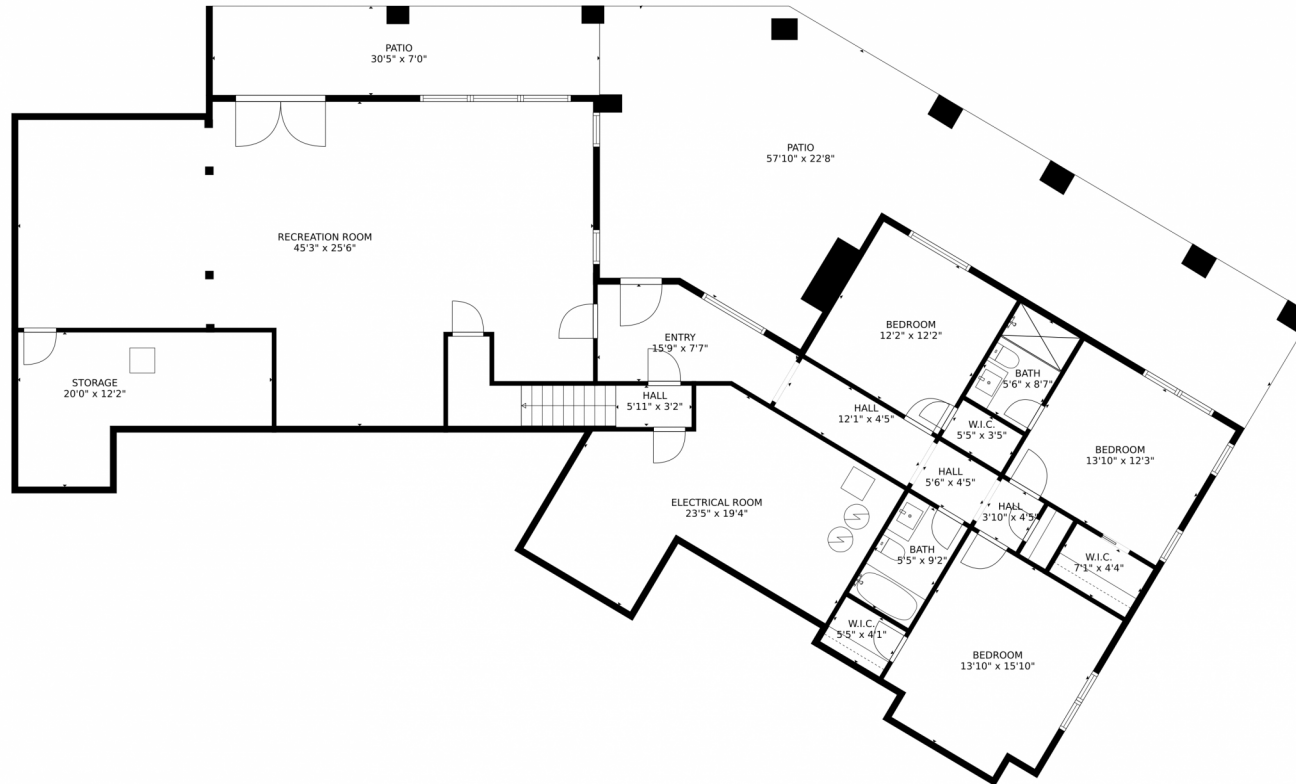

45925 Kitty Hawk Circle, Parker, CO 80138 – Lower Level

GROSS INTERNAL AREA
FLOOR 1: 2466 sq. ft. FLOOR 2: 2626 sq. ft.
FLOOR 3: 3567 sq. ft. EXCLUDED AREAS:
PATIO: 3174 sq. ft. GARAGE: 851 sq. ft.
DECK: 783 sq. ft. PORCH: 272 sq. ft.
TOTAL: 8659 sq. ft.

Disclaimer: Sizes and Dimensions are Approximate, Actual May Vary.

Jennifer Blandon
720-839-7100
jennblandon@comcast.net

Scan code for more property details