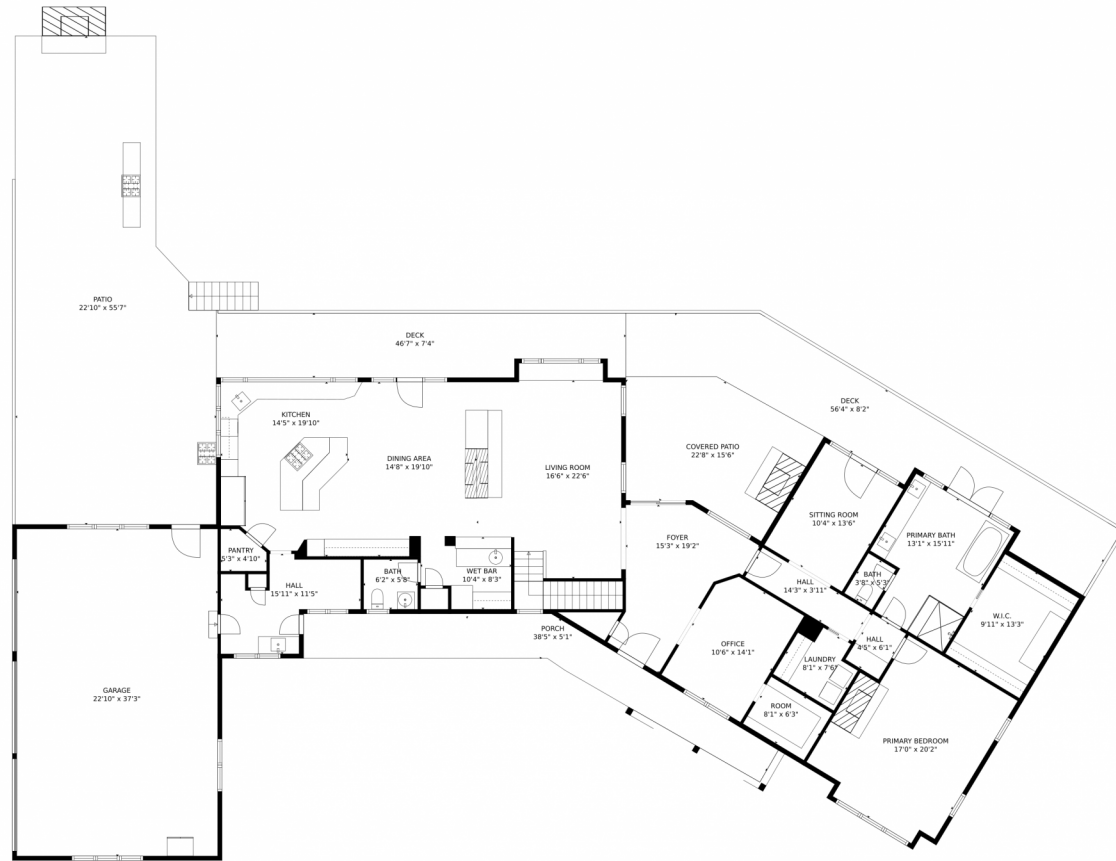

45925 Kitty Hawk Circle
Parker, CO 80138

 Single Family

 5274 SQFT

 4 Beds

 4 Baths

Jennifer Blandon
720-839-7100
jennblandon@comcast.net

Scan code
for more
property
details

45925 Kitty Hawk Circle, Parker, CO 80138 – Main Level

GROSS INTERNAL AREA
FLOOR 1: 2466 sq. ft. FLOOR 2: 2626 sq. ft.
FLOOR 3: 3567 sq. ft. EXCLUDED AREAS:
PATIO: 3174 sq. ft. GARAGE: 851 sq. ft.
DECK: 783 sq. ft. PORCH: 272 sq. ft.
TOTAL: 8659 sq. ft.

MEASUREMENTS CALCULATED BY V1Photos.COM ARE DEEMED HIGHLY RELIABLE BUT NOT GUARANTEED.

Disclaimer: Sizes and Dimensions are Approximate, Actual May Vary.

Jennifer Blandon
720-839-7100
jennblandon@comcast.net

45925 Kitty Hawk Circle, Parker, CO 80138 – Lower Level

GROSS INTERNAL AREA
FLOOR 1: 2466 sq. ft. FLOOR 2: 2626 sq. ft.
FLOOR 3: 3567 sq. ft. EXCLUDED AREAS:
PATIO: 3174 sq. ft. GARAGE: 851 sq. ft.
DECK: 783 sq. ft. PORCH: 272 sq. ft.
TOTAL: 8659 sq. ft.

Scan code for more property details

GROSS INTERNAL AREA
FLOOR 1: 2466 sq. ft. FLOOR 2: 2626 sq. ft.
FLOOR 3: 3567 sq. ft. EXCLUDED AREAS:
PATIO: 3174 sq. ft. GARAGE: 851 sq. ft.
DECK: 783 sq. ft. PORCH: 272 sq. ft.
TOTAL: 8659 sq. ft.