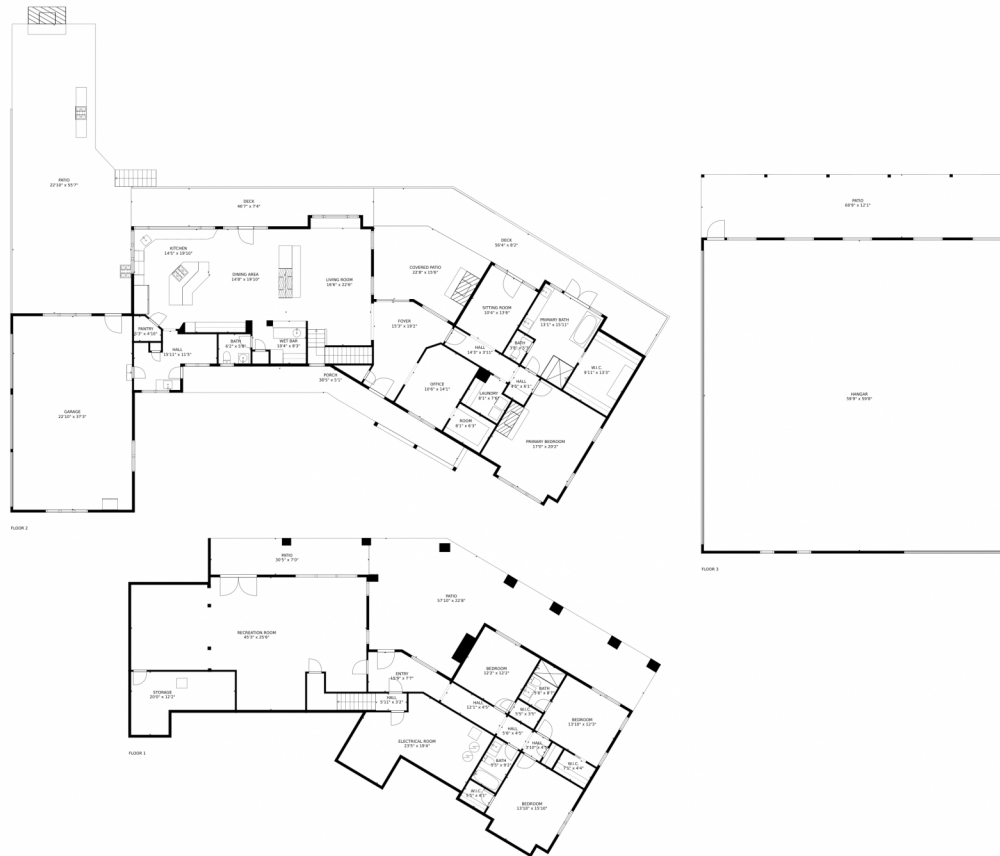

45925 Kitty Hawk Circle, Parker, CO 80138 – All Levels

GROSS INTERNAL AREA
FLOOR 1: 2466 sq. ft, FLOOR 2: 2626 sq. ft
FLOOR 3: 3567 sq. ft, EXCLUDED AREAS:
PATIO: 3174 sq. ft, GARAGE: 851 sq. ft
DECK: 783 sq. ft, PORCH: 272 sq. ft
TOTAL: 8659 sq. ft

Disclaimer: Sizes and Dimensions are Approximate, Actual May Vary.

Jennifer Blandon
720-839-7100
jennblandon@comcast.net