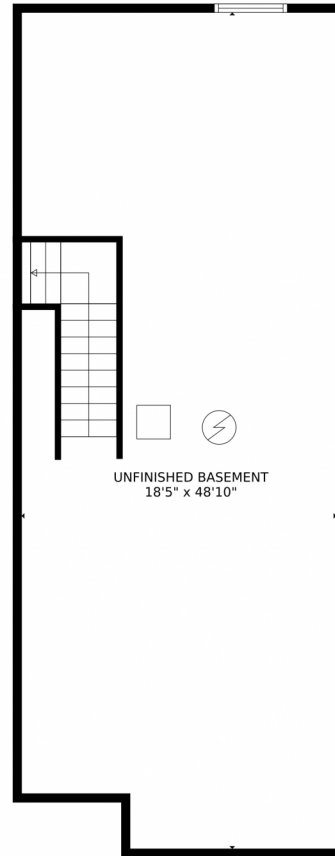

# 89 Ortega Court, Erie, CO 80516 – Main Level

GROSS INTERNAL AREA  
Below Ground: 0 sq. ft, FLOOR 2: 1633 sq. ft, FLOOR 3: 1370 sq. ft  
EXCLUDED AREAS: UNFINISHED BASEMENT: 878 sq. ft, GARAGE: 643 sq. ft, PATIO: 152 sq. ft,  
PORCH: 198 sq. ft, UNDEFINED: 10 sq. ft  
TOTAL: 3003 sq. ft  
MEASUREMENTS CALCULATED BY V1Photos.com ARE DEEMED HIGHLY RELIABLE BUT NOT GUARANTEED.

# 89 Ortega Court, Erie, CO 80516 – Upper Level

GROSS INTERNAL AREA  
Below Ground: 0 sq. ft, FLOOR 2: 1633 sq. ft, FLOOR 3: 1370 sq. ft  
EXCLUDED AREAS: UNFINISHED BASEMENT: 878 sq. ft, GARAGE: 643 sq. ft, PATIO: 152 sq. ft,  
PORCH: 198 sq. ft, UNDEFINED: 10 sq. ft  
TOTAL: 3003 sq. ft  
MEASUREMENTS CALCULATED BY V1Photos.com ARE DEEMED HIGHLY RELIABLE BUT NOT GUARANTEED.

Disclaimer: Sizes and Dimensions are Approximate, Actual May Vary.

**Taylor Haas**  
303-665-7368  
taylorh@coloradorpm.com  
<https://www.coloradorpm.com/available-rental-properties-denver>

Scan code  
for more  
property  
details

# 89 Ortega Court, Erie, CO 80516 – Basement

GROSS INTERNAL AREA  
Below Ground: 0 sq. ft, FLOOR 2: 1633 sq. ft, FLOOR 3: 1370 sq. ft  
EXCLUDED AREAS: UNFINISHED BASEMENT: 878 sq. ft, GARAGE: 643 sq. ft, PATIO: 152 sq. ft,  
PORCH: 198 sq. ft, UNDEFINED: 10 sq. ft  
TOTAL: 3003 sq. ft  
MEASUREMENTS CALCULATED BY V1Photos.com ARE DEEMED HIGHLY RELIABLE BUT NOT GUARANTEED.