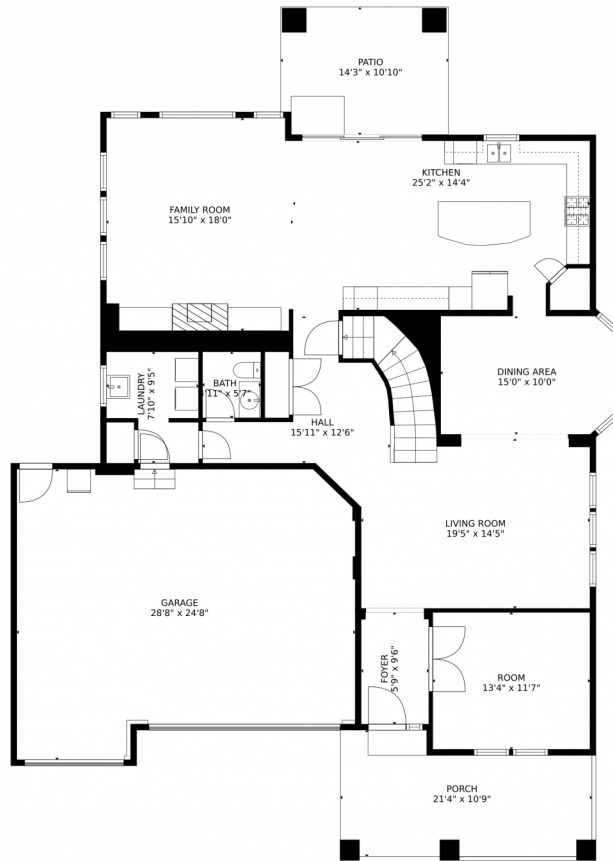

 Single Family

 3092 SQFT

 4 Beds

 4 Baths

**Taylor Haas**  
303-665-7368  
taylorh@coloradorpm.com  
<https://www.coloradorpm.com/available-rental-properties-denver>

Scan code  
for more  
property  
details

# 89 Ortega Court, Erie, CO 80516 – Main Level

GROSS INTERNAL AREA  
Below Ground: 0 sq. ft, FLOOR 2: 1633 sq. ft, FLOOR 3: 1370 sq. ft  
EXCLUDED AREAS: UNFINISHED BASEMENT: 878 sq. ft, GARAGE: 643 sq. ft, PATIO: 152 sq. ft,  
PORCH: 198 sq. ft, UNDEFINED: 10 sq. ft  
TOTAL: 3003 sq. ft  
MEASUREMENTS CALCULATED BY V1Photos.com ARE DEEMED HIGHLY RELIABLE BUT NOT GUARANTEED.

# 89 Ortega Court, Erie, CO 80516 – Upper Level

GROSS INTERNAL AREA  
Below Ground: 0 sq. ft, FLOOR 2: 1633 sq. ft, FLOOR 3: 1370 sq. ft  
EXCLUDED AREAS: UNFINISHED BASEMENT: 878 sq. ft, GARAGE: 643 sq. ft, PATIO: 152 sq. ft,  
PORCH: 198 sq. ft, UNDEFINED: 10 sq. ft  
TOTAL: 3003 sq. ft  
MEASUREMENTS CALCULATED BY V1Photos.com ARE DEEMED HIGHLY RELIABLE BUT NOT GUARANTEED.

# 89 Ortega Court, Erie, CO 80516 – Basement

GROSS INTERNAL AREA  
Below Ground: 0 sq. ft, FLOOR 2: 1633 sq. ft, FLOOR 3: 1370 sq. ft  
EXCLUDED AREAS: UNFINISHED BASEMENT: 878 sq. ft, GARAGE: 643 sq. ft, PATIO: 152 sq. ft,  
PORCH: 198 sq. ft, UNDEFINED: 10 sq. ft  
TOTAL: 3003 sq. ft  
MEASUREMENTS CALCULATED BY V1Photos.com ARE DEEMED HIGHLY RELIABLE BUT NOT GUARANTEED.