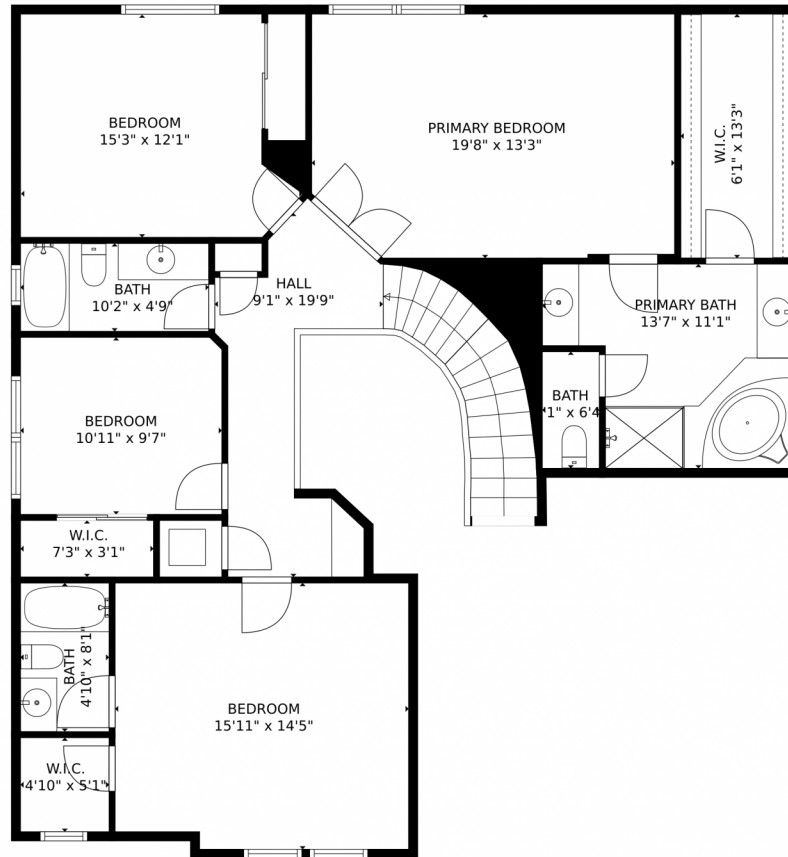

# 89 Ortega Court, Erie, CO 80516 – Main Level

GROSS INTERNAL AREA  
Below Ground: 0 sq. ft, FLOOR 2: 1633 sq. ft, FLOOR 3: 1370 sq. ft  
EXCLUDED AREAS: UNFINISHED BASEMENT: 878 sq. ft, GARAGE: 643 sq. ft, PATIO: 152 sq. ft,  
PORCH: 198 sq. ft, UNDEFINED: 10 sq. ft  
TOTAL: 3003 sq. ft  
MEASUREMENTS CALCULATED BY V1Photos.com ARE DEEMED HIGHLY RELIABLE BUT NOT GUARANTEED.

# 89 Ortega Court, Erie, CO 80516 – Upper Level

GROSS INTERNAL AREA  
Below Ground: 0 sq. ft, FLOOR 2: 1633 sq. ft, FLOOR 3: 1370 sq. ft  
EXCLUDED AREAS: UNFINISHED BASEMENT: 878 sq. ft, GARAGE: 643 sq. ft, PATIO: 152 sq. ft,  
PORCH: 198 sq. ft, UNDEFINED: 10 sq. ft  
TOTAL: 3003 sq. ft  
MEASUREMENTS CALCULATED BY V1Photos.com ARE DEEMED HIGHLY RELIABLE BUT NOT GUARANTEED.

# 89 Ortega Court, Erie, CO 80516 – Basement

GROSS INTERNAL AREA  
Below Ground: 0 sq. ft, FLOOR 2: 1633 sq. ft, FLOOR 3: 1370 sq. ft  
EXCLUDED AREAS: UNFINISHED BASEMENT: 878 sq. ft, GARAGE: 643 sq. ft, PATIO: 152 sq. ft,  
PORCH: 198 sq. ft, UNDEFINED: 10 sq. ft  
TOTAL: 3003 sq. ft  
MEASUREMENTS CALCULATED BY V1Photos.com ARE DEEMED HIGHLY RELIABLE BUT NOT GUARANTEED.