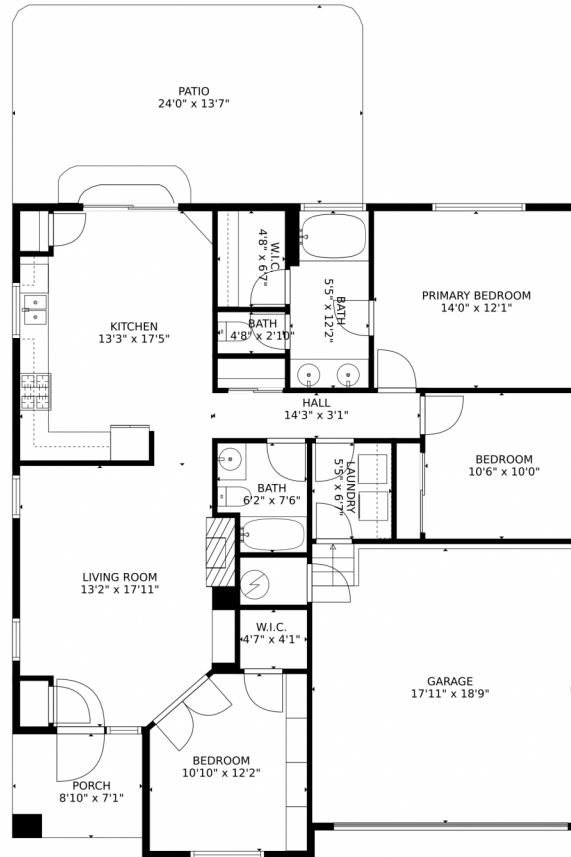

10577 Tracewood Circle, Littleton, CO 80130 - Main Level

 Single Family

 1285 SQFT

 2 Beds

 2 Baths

**Taylor Haas**  
 303-665-7368  
 taylorh@coloradorpm.com  
<https://www.coloradorpm.com/available-rental-properties-denver>

# 10577 Tracewood Circle, Littleton, CO 80130 – Main Level

GROSS INTERNAL AREA  
FLOOR 1: 1185 sq. ft.  
EXCLUDED AREAS: GARAGE: 349 sq. ft, UNDEFINED: 15 sq. ft, PORCH: 63 sq. ft.  
PATIO: 325 sq. ft.  
TOTAL: 1185 sq. ft.  
MEASUREMENTS CALCULATED BY V1Photos.com ARE DEEMED HIGHLY RELIABLE BUT NOT GUARANTEED.