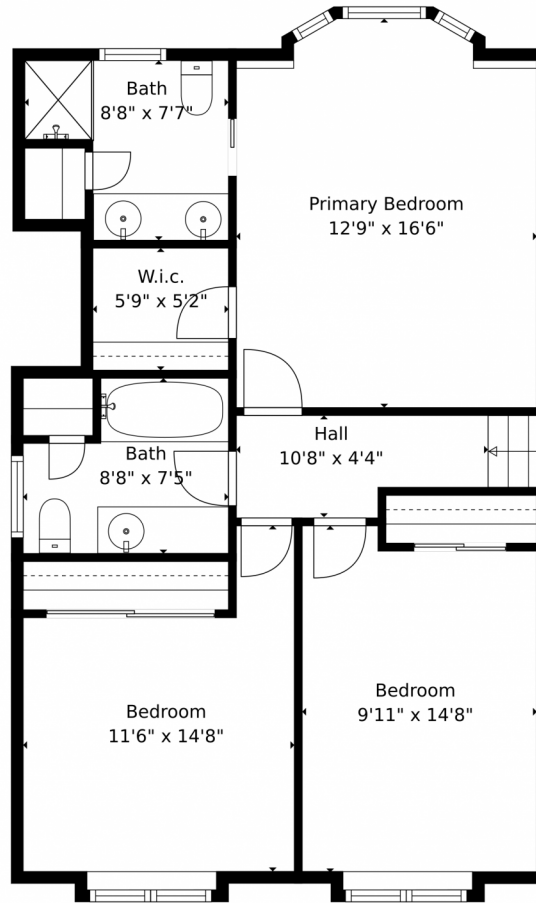

417 Eisenhower Drive
Louisville, CO 80027

Single Family

2343 SQFT

Rebecca Maruca
303-265-1261
rebeccawithhomesmart@gmail.com

Scan code
for more
property
details

417 Eisenhower Drive, Louisville, CO 80027 – Main Level

Measurements Calculated By V1photos.com Are Deemed Highly Reliable But Not Guaranteed

Disclaimer: Sizes and Dimensions are Approximate, Actual May Vary.

Rebecca Maruca
303-265-1261
rebeccawithhomesmart@gmail.com

Scan code
for more
property
details

417 Eisenhower Drive, Louisville, CO 80027 – Upper Level

Measurements Calculated By V1photos.com Are Deemed Highly Reliable But Not Guaranteed

Disclaimer: Sizes and Dimensions are Approximate, Actual May Vary.

Rebecca Maruca
303-265-1261
rebeccawithhomesmart@gmail.com

417 Eisenhower Drive, Louisville, CO 80027 – Lower Level

Measurements Calculated By V1photos.com Are Deemed Highly Reliable But Not Guaranteed

Disclaimer: Sizes and Dimensions are Approximate, Actual May Vary.