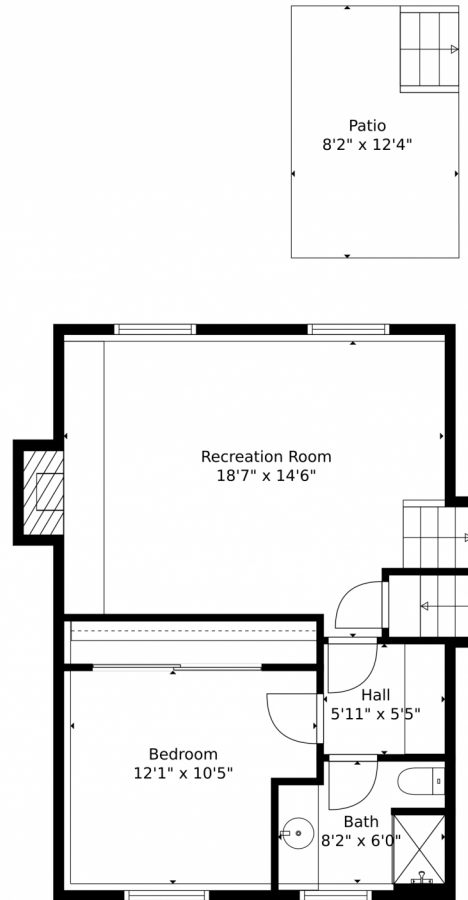

Measurements Calculated By V1photos.com Are Deemed Highly Reliable But Not Guaranteed

Disclaimer: Sizes and Dimensions are Approximate, Actual May Vary.

Rebecca Maruca
303-265-1261
rebeccawithhomesmart@gmail.com

Scan code
for more
property
details

417 Eisenhower Drive, Louisville, CO 80027 – Upper Level

Measurements Calculated By V1photos.com Are Deemed Highly Reliable But Not Guaranteed

Disclaimer: Sizes and Dimensions are Approximate, Actual May Vary.

Rebecca Maruca
303-265-1261
rebeccawithhomesmart@gmail.com

417 Eisenhower Drive, Louisville, CO 80027 – Lower Level

Measurements Calculated By V1photos.com Are Deemed Highly Reliable But Not Guaranteed

Disclaimer: Sizes and Dimensions are Approximate, Actual May Vary.

Rebecca Maruca
303-265-1261
rebeccawithhomesmart@gmail.com

Measurements Calculated By V1photos.com Are Deemed Highly Reliable But Not Guaranteed

Disclaimer: Sizes and Dimensions are Approximate, Actual May Vary.