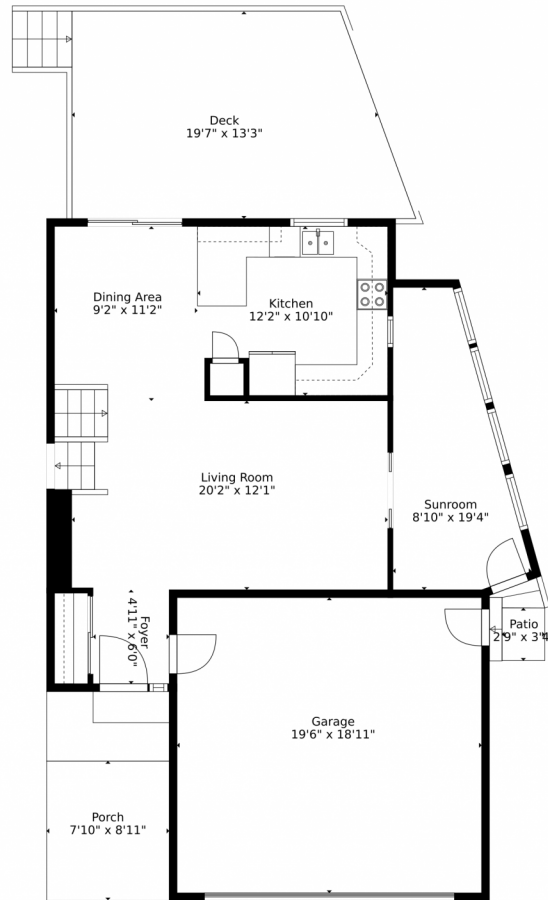

417 Eisenhower Drive
Louisville, CO 80027

Single Family

2343 SQFT

Rebecca Maruca
303-265-1261
rebeccawithhomesmart@gmail.com

Scan code
for more
property
details

417 Eisenhower Drive, Louisville, CO 80027 – Main Level

Measurements Calculated By V1photos.com Are Deemed Highly Reliable But Not Guaranteed

Disclaimer: Sizes and Dimensions are Approximate, Actual May Vary.

Rebecca Maruca
303-265-1261
rebeccawithhomesmart@gmail.com

Scan code
for more
property
details

417 Eisenhower Drive, Louisville, CO 80027 – Upper Level

Measurements Calculated By V1photos.com Are Deemed Highly Reliable But Not Guaranteed

Disclaimer: Sizes and Dimensions are Approximate, Actual May Vary.