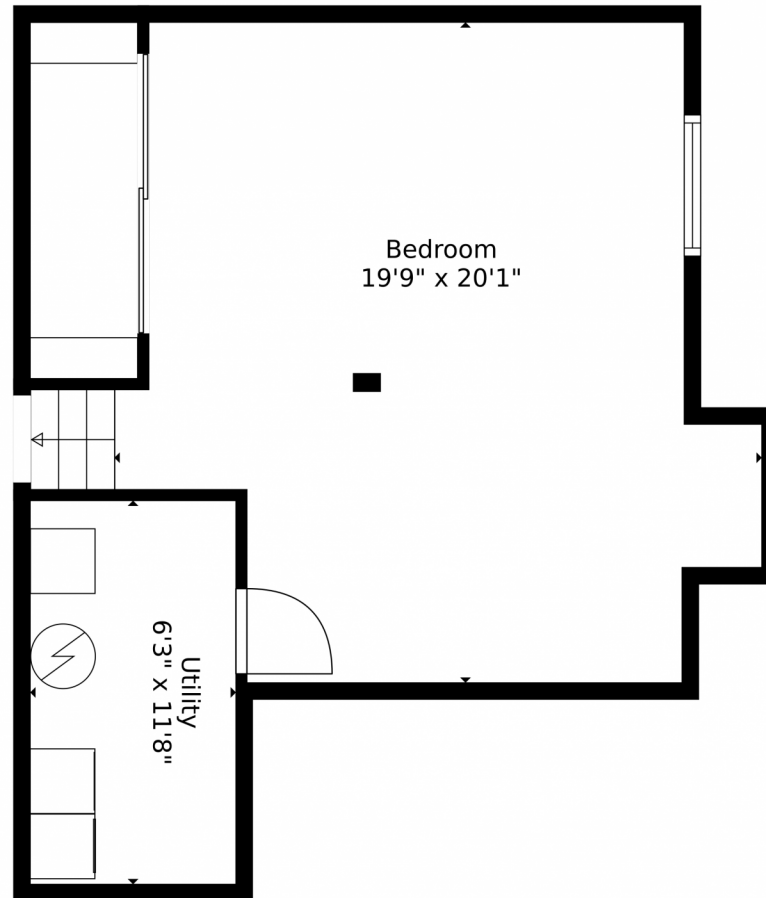

Rebecca Maruca
303-265-1261
rebeccawithhomesmart@gmail.com

417 Eisenhower Drive, Louisville, CO 80027 – Lower Level

Measurements Calculated By V1photos.com Are Deemed Highly Reliable But Not Guaranteed

Disclaimer: Sizes and Dimensions are Approximate, Actual May Vary.

Rebecca Maruca
303-265-1261
rebeccawithhomesmart@gmail.com

Measurements Calculated By V1photos.com Are Deemed Highly Reliable But Not Guaranteed

Disclaimer: Sizes and Dimensions are Approximate, Actual May Vary.

Rebecca Maruca
303-265-1261
rebeccawithhomesmart@gmail.com

417 Eisenhower Drive, Louisville, CO 80027 – All Levels

Measurements Calculated by V1photos.com Are Deemed Highly Reliable But Not Guaranteed

Disclaimer: Sizes and Dimensions are Approximate, Actual May Vary.