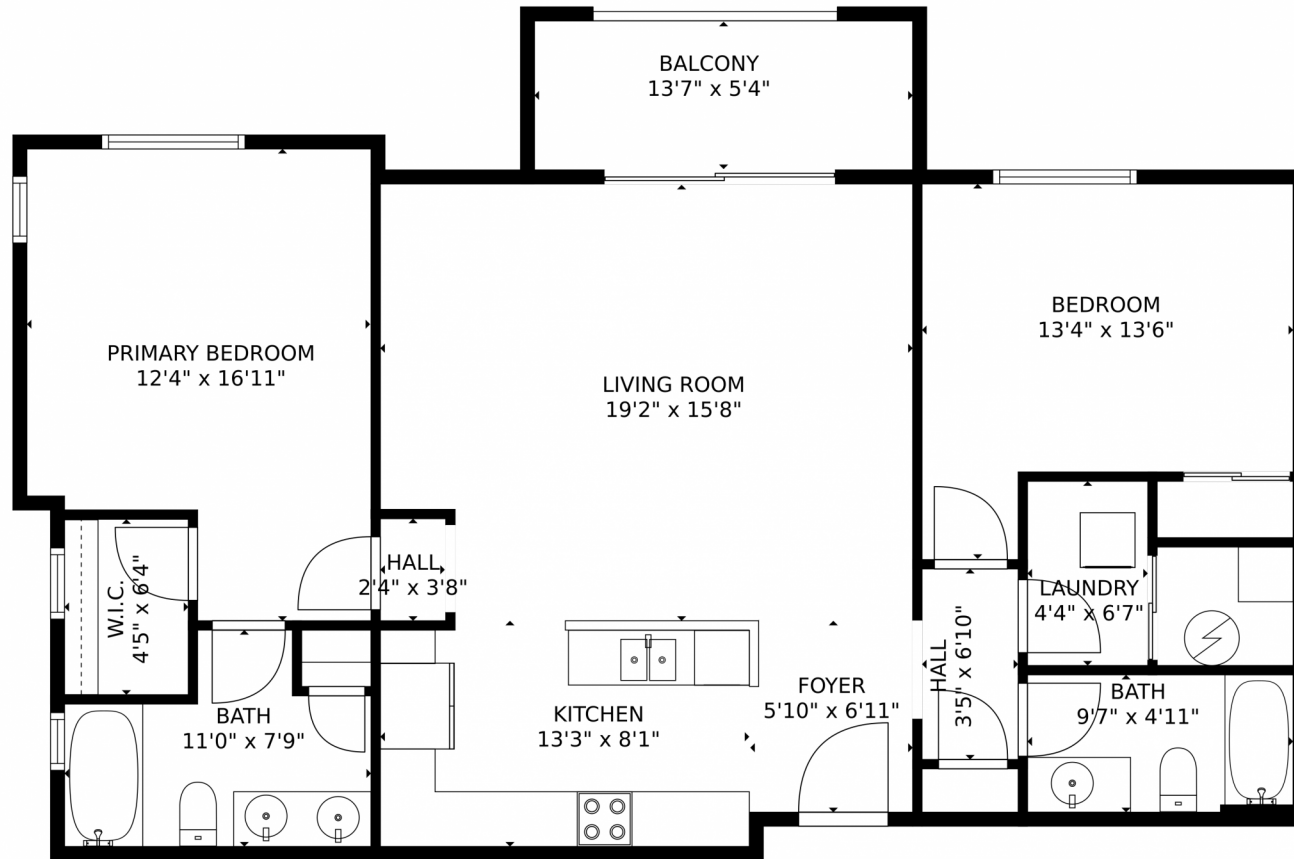

 Single Family

 1185 SQFT

 2 Beds

 2 Baths

Taylor Haas
 303-665-7368
 taylorh@coloradorpm.com
<https://www.coloradorpm.com/available-rental-properties-denver>

14341 East Tennessee Avenue #101, Aurora, CO 80012 – Main Level

GROSS INTERNAL AREA
FLOOR 1: 1058 sq. ft
EXCLUDED AREAS: BALCONY: 73 sq. ft
TOTAL: 1058 sq. ft
MEASUREMENTS CALCULATED BY V1Photos.COM ARE DEEMED HIGHLY RELIABLE BUT NOT GUARANTEED.

Disclaimer: Sizes and Dimensions are Approximate, Actual May Vary.