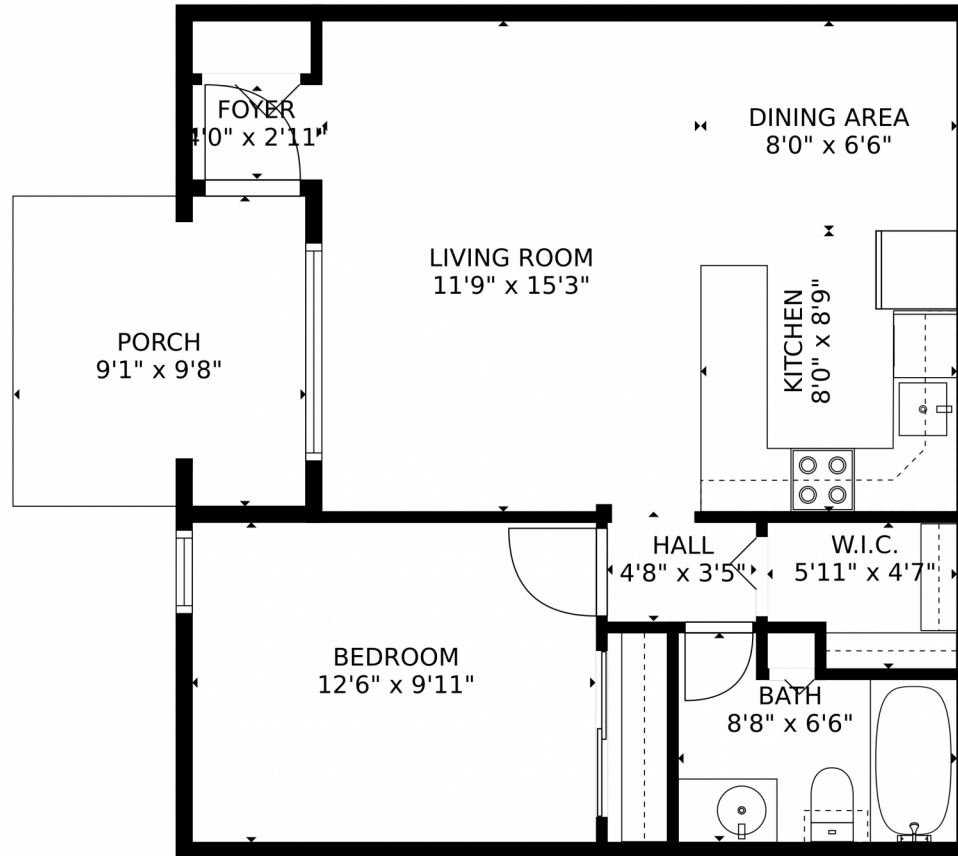


 Single Family

 599 SQFT

 1 Bed

 1 Baths

Taylor Haas
303-665-7368
taylorh@coloradorpm.com
<https://www.coloradorpm.com/available-rental-properties-denv>

3663 South Sheridan Boulevard Apt #D6, Denver, CO 80235 – Main Level

GROSS INTERNAL AREA
FLOOR 1: 565 sq. ft
EXCLUDED AREAS: PORCH: 87 sq. ft
TOTAL: 565 sq. ft
MEASUREMENTS CALCULATED BY V1Photos.com ARE DEEMED HIGHLY RELIABLE BUT NOT GUARANTEED.

Disclaimer: Sizes and Dimensions are Approximate, Actual May Vary.