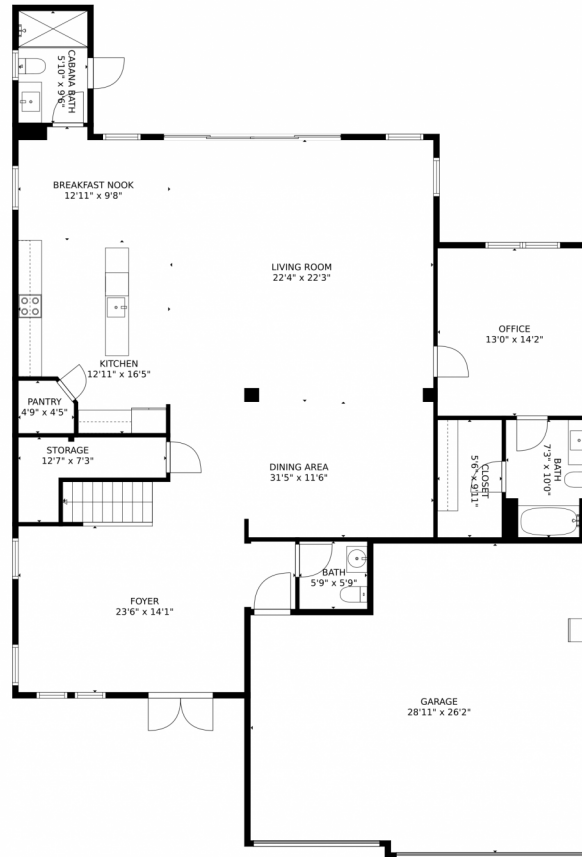

3134 Streng Lane
Royal Palm Beach, FL 33411

COMMUNITY: Bella Sera

Single Family

4587 SQFT

5 Beds

5/1 Baths

3 Car

0.18 Acre

Joni Lue Yat
561-320-8519
joni@wehaveyourdreamhome.com

Scan code
for more
property
details

GROSS INTERNAL AREA
FLOOR 1: 1842 sq. ft, FLOOR 2: 2144 sq. ft
EXCLUDED AREAS: GARAGE: 684 sq. ft, STORAGE: 85 sq. ft, OPEN TO BELOW: 303 sq. ft
TOTAL: 3986 sq. ft
MEASUREMENTS CALCULATED BY V1Photos.com ARE DEEMED HIGHLY RELIABLE BUT NOT GUARANTEED.

Disclaimer: Sizes and Dimensions are Approximate, Actual May Vary.

Joni Lue Yat
561-320-8519
joni@wehaveyourdreamhome.com

GROSS INTERNAL AREA
FLOOR 1: 1842 sq. ft, FLOOR 2: 2144 sq. ft
EXCLUDED AREAS: GARAGE: 684 sq. ft, STORAGE: 85 sq. ft, OPEN TO BELOW: 303 sq. ft
TOTAL: 3986 sq. ft
MEASUREMENTS CALCULATED BY V1Photos.com ARE DEEMED HIGHLY RELIABLE BUT NOT GUARANTEED.