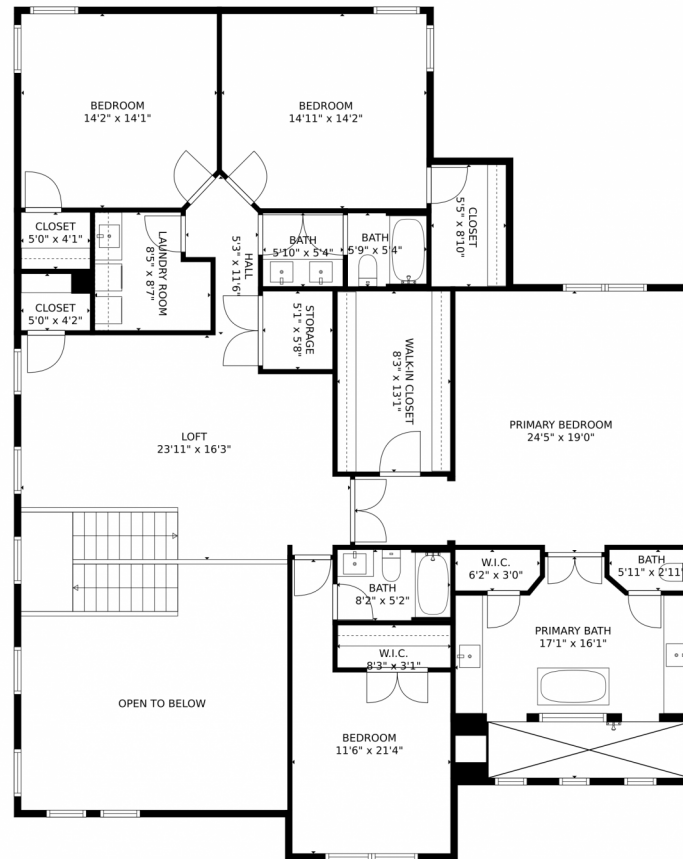

3134 Streng Lane
Royal Palm Beach, FL 33411

COMMUNITY: Bella Sera

Single Family

4587 SQFT

5 Beds

5/1 Baths

3 Car

0.18 Acre

Joni Lue Yat
561-320-8519
joni@wehaveyourdreamhome.com

Scan code
for more
property
details

GROSS INTERNAL AREA
FLOOR 1: 1842 sq. ft, FLOOR 2: 2144 sq. ft
EXCLUDED AREAS: GARAGE: 684 sq. ft, STORAGE: 85 sq. ft, OPEN TO BELOW: 303 sq. ft
TOTAL: 3986 sq. ft
MEASUREMENTS CALCULATED BY V1Photos.com ARE DEEMED HIGHLY RELIABLE BUT NOT GUARANTEED.

Disclaimer: Sizes and Dimensions are Approximate, Actual May Vary.

Joni Lue Yat
561-320-8519
joni@wehaveyourdreamhome.com

GROSS INTERNAL AREA
FLOOR 1: 1842 sq. ft, FLOOR 2: 2144 sq. ft
EXCLUDED AREAS: GARAGE: 684 sq. ft, STORAGE: 85 sq. ft, OPEN TO BELOW: 303 sq. ft
TOTAL: 3986 sq. ft
MEASUREMENTS CALCULATED BY V1Photos.com ARE DEEMED HIGHLY RELIABLE BUT NOT GUARANTEED.