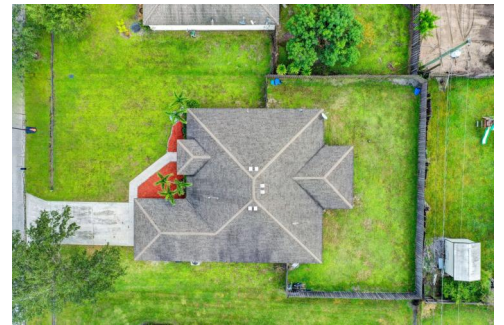

1682 Southeast Harp Lane
Port St. Lucie, FL 34983

 Single Family  2078 SQFT

Karissa Sarmiento
772-577-9867
coastalkarissa@gmail.com