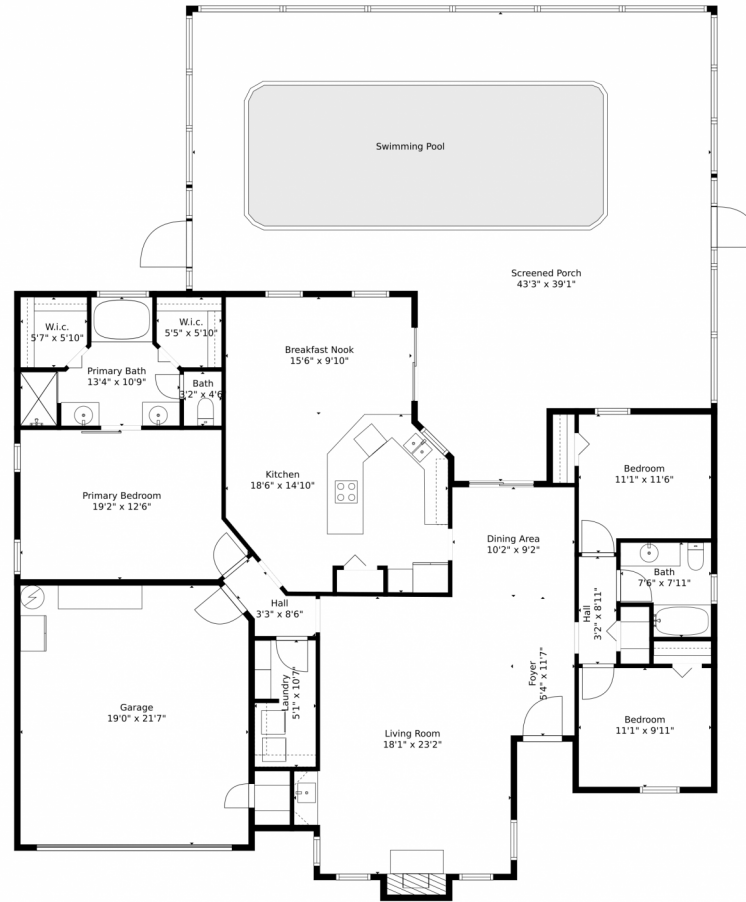

6812 Wadsworth Terrace
Port St. Lucie, FL 34952

Single Family

1965 SQFT

3 Beds

2 Baths

2 Car

0.22 Acre

Jason M Coley

772-201-5229

jason@teamcoley.com

<https://teamcoley.asrefl.com/>

Scan code
for more
property
details

Measurements Calculated By V1photos.com Are Deemed Highly Reliable But Not Guaranteed

Disclaimer: Sizes and Dimensions are Approximate, Actual May Vary.