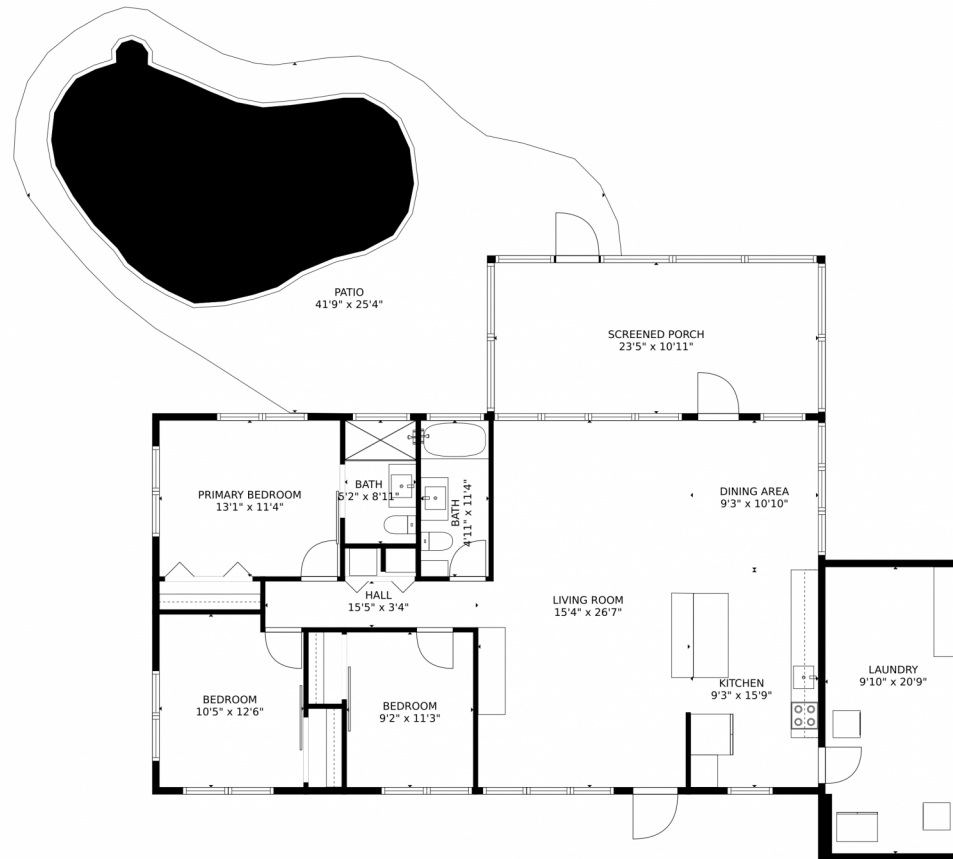

332 Southwest 13th Street  
Pompano Beach, FL 33060

Single Family

1372 SQFT

Rachael Barach

954-815-1418

rachael@rachaelbarach.com

<https://www.therachaelbarachgroup.com/>

Scan code  
for more  
property  
details

# 332 Southwest 13th Street, Pompano Beach, FL 33060 – Floor Plan

**TOTAL: 1479 sq. ft**  
FLOOR 1: 1479 sq. ft  
EXCLUDED AREAS: SCREENED PORCH: 256 sq. ft, PATIO: 485 sq. ft  
MEASUREMENTS CALCULATED BY V1Photos.com ARE DEEMED HIGHLY RELIABLE BUT NOT GUARANTEED.