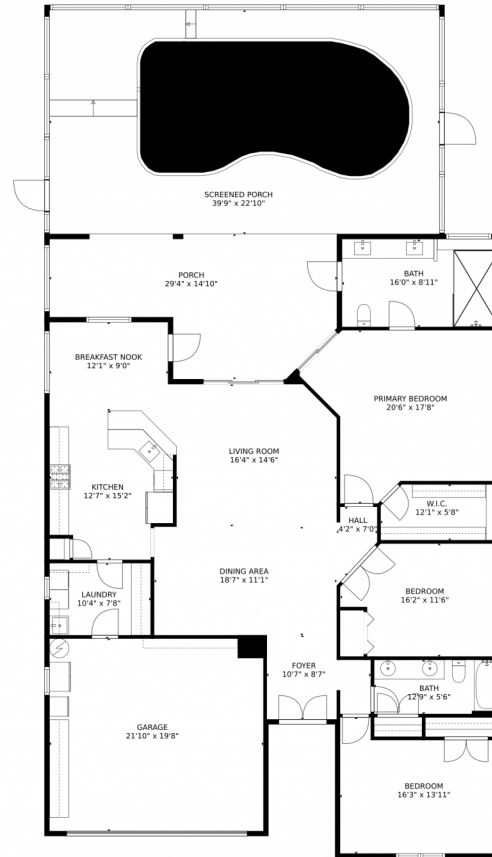

615 Southwest Barbuda Bay
Port St. Lucie, FL 34986

Single Family

2096 SQFT

Kelley Bragg
772-370-9705
kbragg927@gmail.com

Scan code
for more
property
details

TOTAL: 1929 sq. ft
FLOOR 1: 1929 sq. ft
EXCLUDED AREAS: GARAGE: 428 sq. ft, PORCH: 339 sq. ft, SCREENED PORCH: 581 sq. ft
MEASUREMENTS CALCULATED BY V1Photos.com ARE DEEMED HIGHLY RELIABLE BUT NOT GUARANTEED.

Disclaimer: Sizes and Dimensions are Approximate, Actual May Vary.

Kelley Bragg
772-370-9705
kbragg927@gmail.com