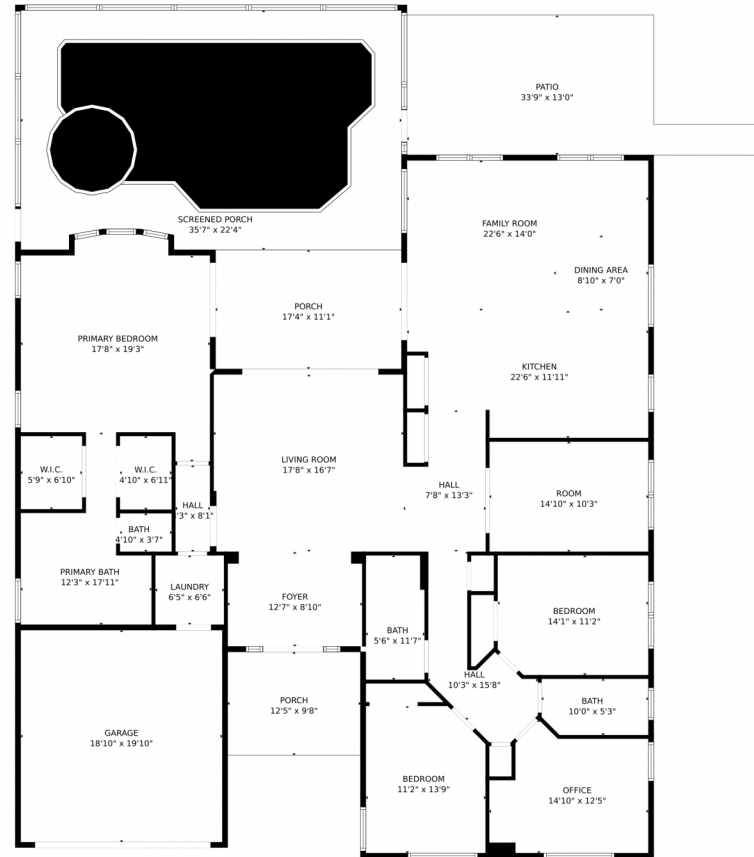

2743 West Orchard Circle, Davie, FL 33328 – Main Level

TOTAL: 2621 sq. ft
FLOOR 1: 2621 sq. ft
EXCLUDED AREAS: GARAGE: 373 sq. ft, SCREENED PORCH: 378 sq. ft, PORCH: 313 sq. ft,
PATIO: 332 sq. ft

Disclaimer: Sizes and Dimensions are Approximate, Actual May Vary.

Joseph (Joe) Klapholz
954-558-1190
what4man@aol.com