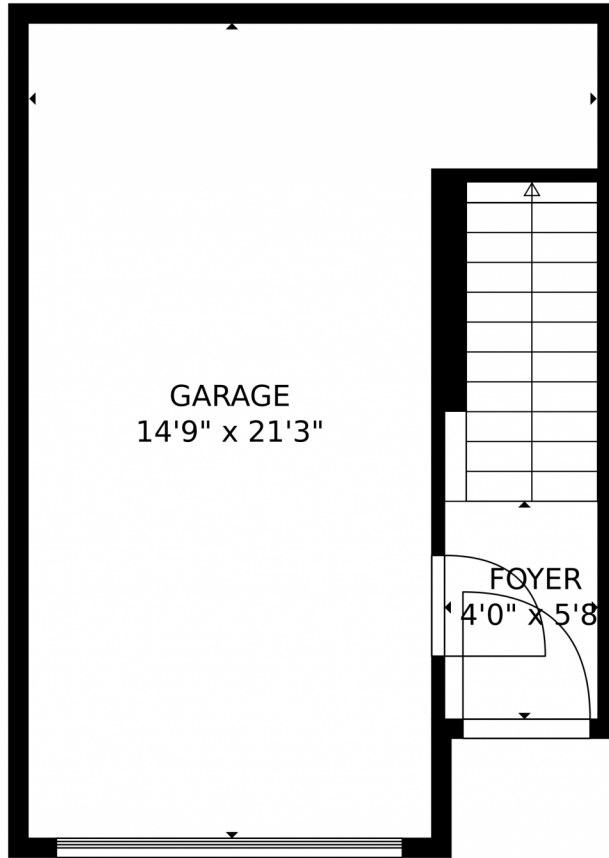

TOTAL: 1234 sq. ft
Below Ground: 56 sq. ft, FLOOR 2: 783 sq. ft, FLOOR 3: 395 sq. ft
EXCLUDED AREAS: GARAGE: 240 sq. ft, BALCONY: 42 sq. ft

MEASUREMENTS CALCULATED BY V1Photos.com ARE DEEMED HIGHLY RELIABLE BUT NOT GUARANTEED.