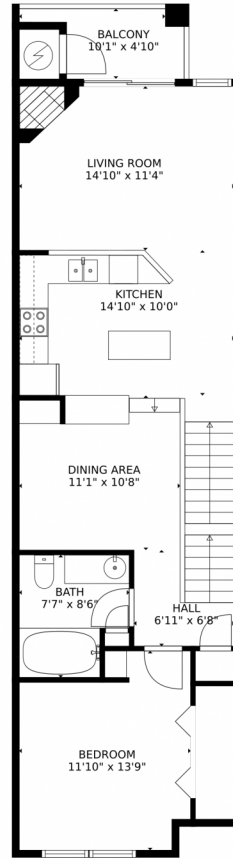

1605 Egret Way, Louisville, CO 80027 – Main Level

TOTAL: 1234 sq. ft
Below Ground: 56 sq. ft, FLOOR 2: 783 sq. ft, FLOOR 3: 395 sq. ft
EXCLUDED AREAS: GARAGE: 240 sq. ft, BALCONY: 42 sq. ft

Disclaimer: Sizes and Dimensions are Approximate, Actual May Vary.

Taylor Haas
303-665-7368
taylorh@coloradorpm.com
<https://www.coloradorpm.com/available-rental-properties-denver>

Scan code
for more
property
details