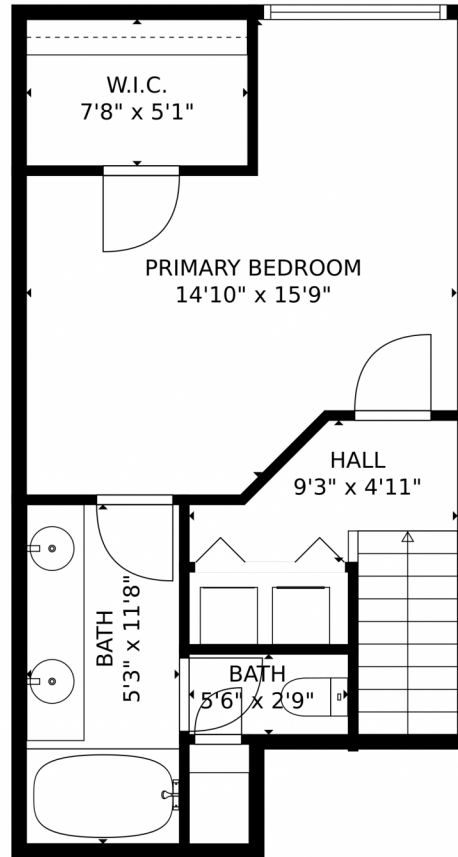

TOTAL: 1234 sq. ft
Below Ground: 56 sq. ft, FLOOR 2: 783 sq. ft, FLOOR 3: 395 sq. ft
EXCLUDED AREAS: GARAGE: 240 sq. ft, BALCONY: 42 sq. ft

MEASUREMENTS CALCULATED BY V1Photos.com ARE DEEMED HIGHLY RELIABLE BUT NOT GUARANTEED.