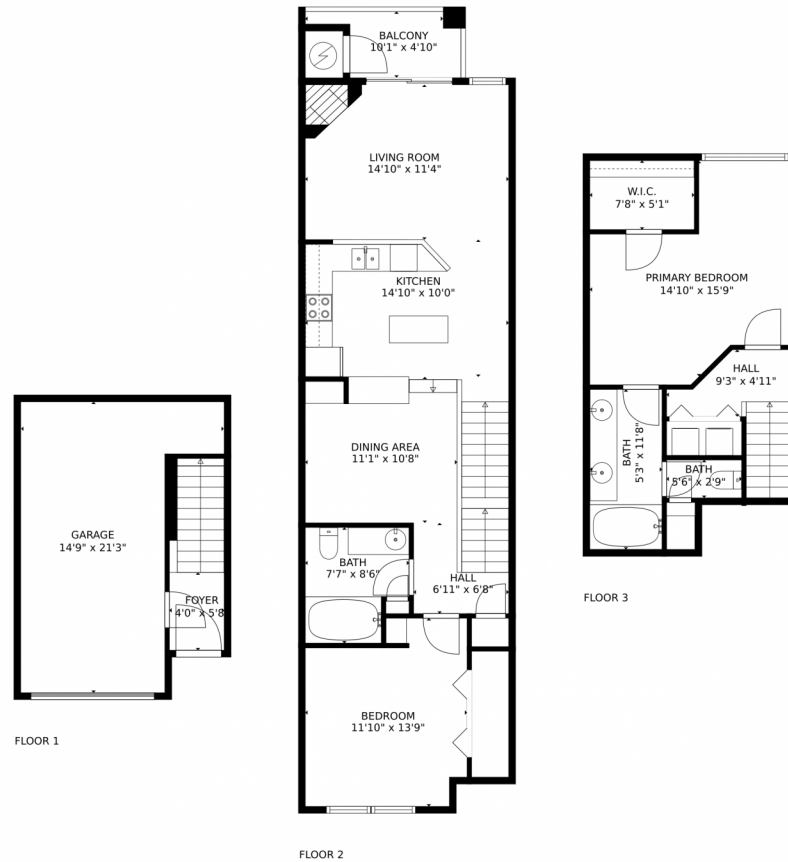

TOTAL: 1234 sq. ft
Below Ground: 56 sq. ft, FLOOR 2: 783 sq. ft, FLOOR 3: 395 sq. ft
EXCLUDED AREAS: GARAGE: 240 sq. ft, BALCONY: 42 sq. ft

MEASUREMENTS CALCULATED BY V1Photos.com ARE DEEMED HIGHLY RELIABLE BUT NOT GUARANTEED.