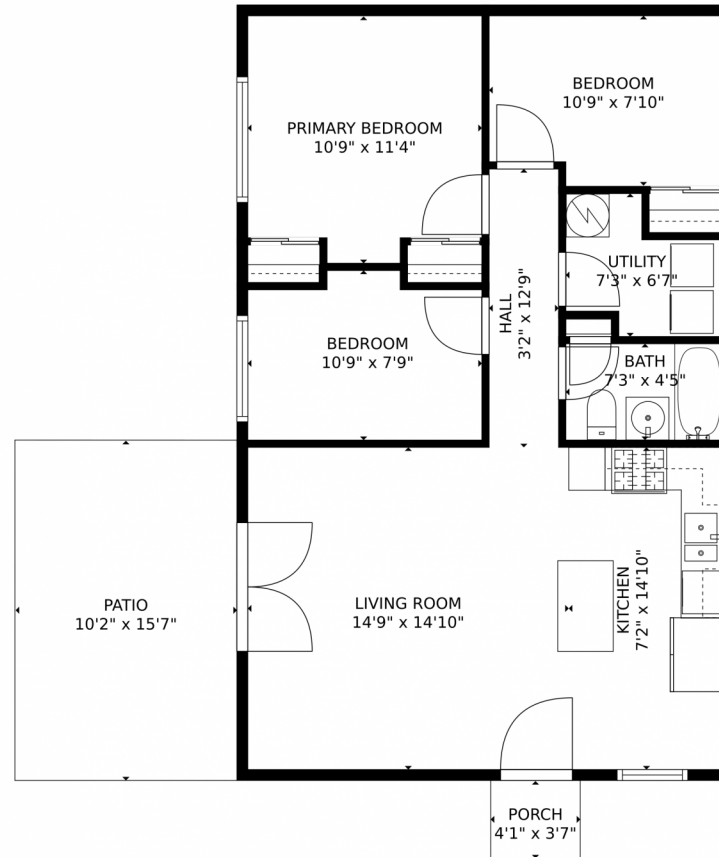

3222 Pennsylvania Avenue, Colorado Springs, CO 80907 – Main Level

TOTAL: 757 sq. ft
FLOOR 1: 757 sq. ft
EXCLUDED AREAS: PORCH: 15 sq. ft, PATIO: 159 sq. ft

Disclaimer: Sizes and Dimensions are Approximate, Actual May Vary.

Taylor Haas

303-665-7368

taylorh@coloradorpm.com

<https://www.coloradorpm.com/available-rental-properties-denver>

Scan code
for more
property
details