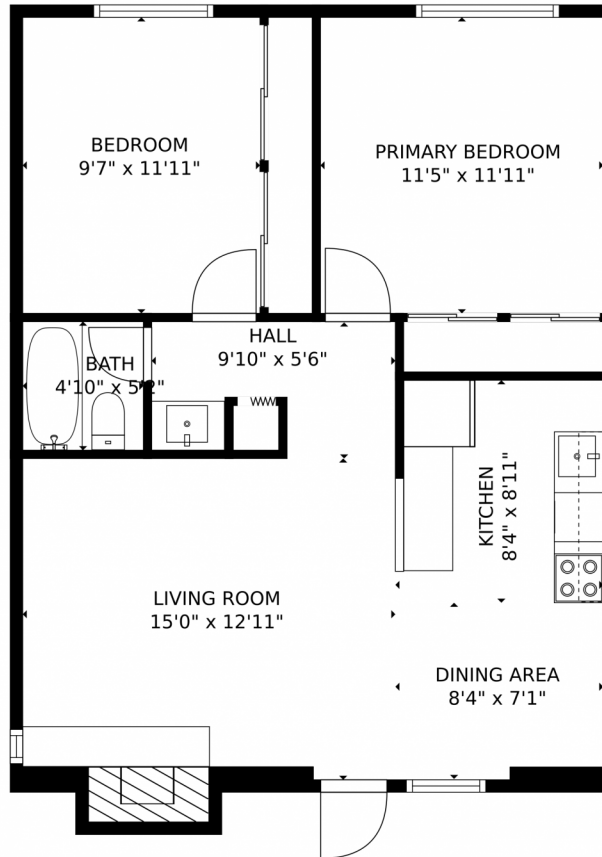

1180 Yosemite Street, Denver, CO 80220 – Main Level

TOTAL: 713 sq. ft
FLOOR 1: 713 sq. ft
EXCLUDED AREAS: FIREPLACE: 6 sq. ft

Disclaimer: Sizes and Dimensions are Approximate, Actual May Vary.

Taylor Haas

303-665-7368

taylorh@coloradorpm.com

<https://www.coloradorpm.com/available-rental-properties-denver>

Scan code
for more
property
details