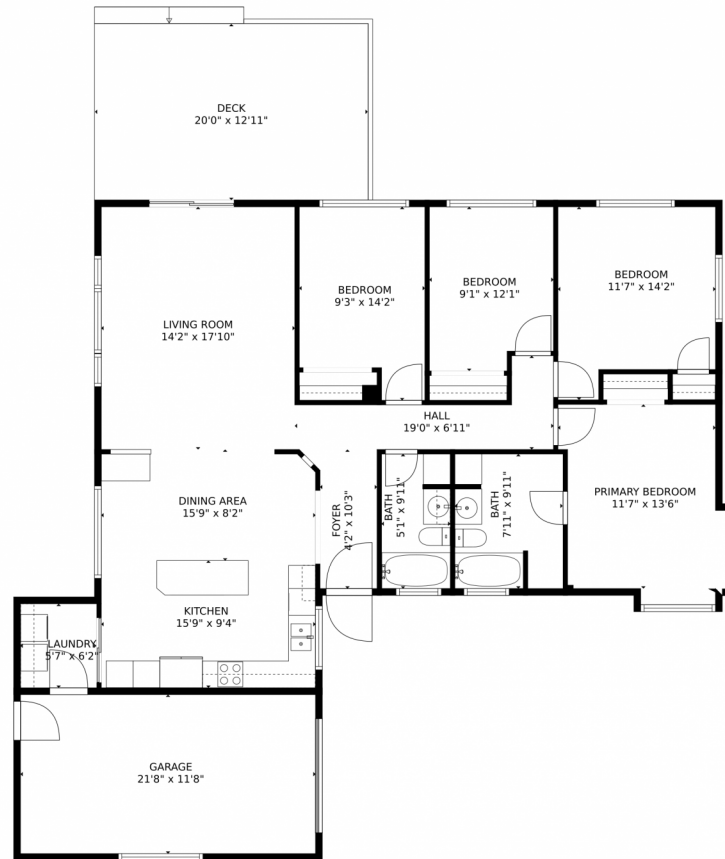

 Single Family

 1564 SQFT

 4 Beds

 2 Baths

Taylor Haas
303-665-7368
taylorh@coloradorpm.com
<https://www.coloradorpm.com/available-rental-properties-denver>

366 Agate Street, Broomfield, CO 80020 – Main Level

TOTAL: 1414 sq. ft
FLOOR 1: 1414 sq. ft
EXCLUDED AREAS: DECK: 260 sq. ft, GARAGE: 253 sq. ft, EMBEDDED WINDOW: 17 sq. ft
MEASUREMENTS CALCULATED BY V1Photos.com ARE DEEMED HIGHLY RELIABLE BUT NOT GUARANTEED.