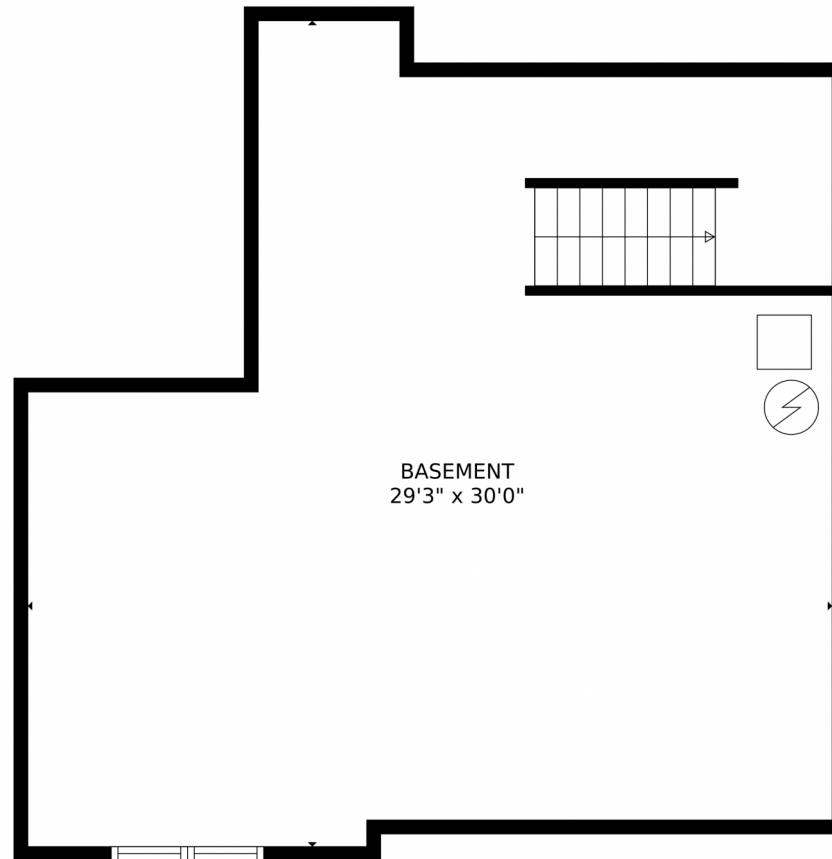

TOTAL: 2071 sq. ft

Below Ground: 0 sq. ft, FLOOR 2: 718 sq. ft, FLOOR 3: 1353 sq. ft
EXCLUDED AREAS: BASEMENT: 715 sq. ft, GARAGE: 574 sq. ft, COVERED PATIO: 109 sq. ft,
PATIO: 153 sq. ft, PORCH: 74 sq. ft, FIREPLACE: 7 sq. ft

Disclaimer: Sizes and Dimensions are Approximate, Actual May Vary.

Lillian Colbert
303-549-7907
lilliancolbert@comcast.net