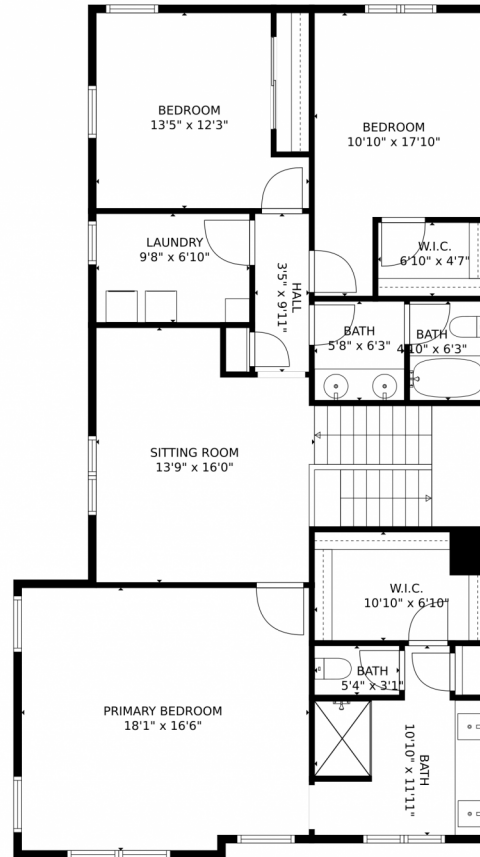

TOTAL: 2071 sq. ft
Below Ground: 0 sq. ft, FLOOR 2: 718 sq. ft, FLOOR 3: 1353 sq. ft
EXCLUDED AREAS: BASEMENT: 715 sq. ft, GARAGE: 574 sq. ft, COVERED PATIO: 109 sq. ft,
PATIO: 153 sq. ft, PORCH: 74 sq. ft, FIREPLACE: 7 sq. ft

Disclaimer: Sizes and Dimensions are Approximate, Actual May Vary.

Lillian Colbert
303-549-7907
lilliancolbert@comcast.net