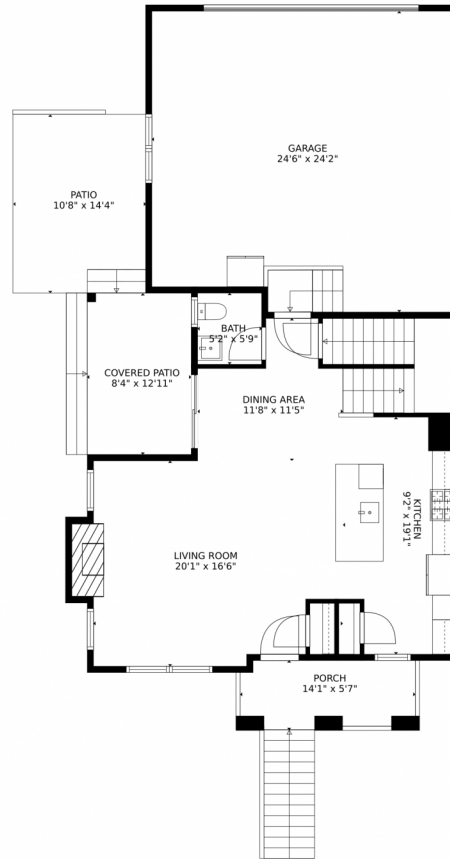

Multi Family

2076 SQFT

3 Beds

2/1 Baths

2 Car

0.07 Acre

Lillian Colbert
303-549-7907
lilliancolbert@comcast.net

Scan code
for more
property
details

TOTAL: 2071 sq. ft
Below Ground: 0 sq. ft, FLOOR 2: 718 sq. ft, FLOOR 3: 1353 sq. ft
EXCLUDED AREAS: BASEMENT: 715 sq. ft, GARAGE: 574 sq. ft, COVERED PATIO: 109 sq. ft,
PATIO: 153 sq. ft, PORCH: 74 sq. ft, FIREPLACE: 7 sq. ft
MEASUREMENTS CALCULATED BY V1Photos.com ARE DEEMED HIGHLY RELIABLE BUT NOT GUARANTEED.

Disclaimer: Sizes and Dimensions are Approximate, Actual May Vary.

Lillian Colbert
303-549-7907
lilliancolbert@comcast.net

TOTAL: 2071 sq. ft

Below Ground: 0 sq. ft, FLOOR 2: 718 sq. ft, FLOOR 3: 1353 sq. ft
EXCLUDED AREAS: BASEMENT: 715 sq. ft, GARAGE: 574 sq. ft, COVERED PATIO: 109 sq. ft,
PATIO: 153 sq. ft, PORCH: 74 sq. ft, FIREPLACE: 7 sq. ft

TOTAL: 2071 sq. ft
Below Ground: 0 sq. ft, FLOOR 2: 718 sq. ft, FLOOR 3: 1353 sq. ft
EXCLUDED AREAS: BASEMENT: 715 sq. ft, GARAGE: 574 sq. ft, COVERED PATIO: 109 sq. ft,
PATIO: 153 sq. ft, PORCH: 74 sq. ft, FIREPLACE: 7 sq. ft