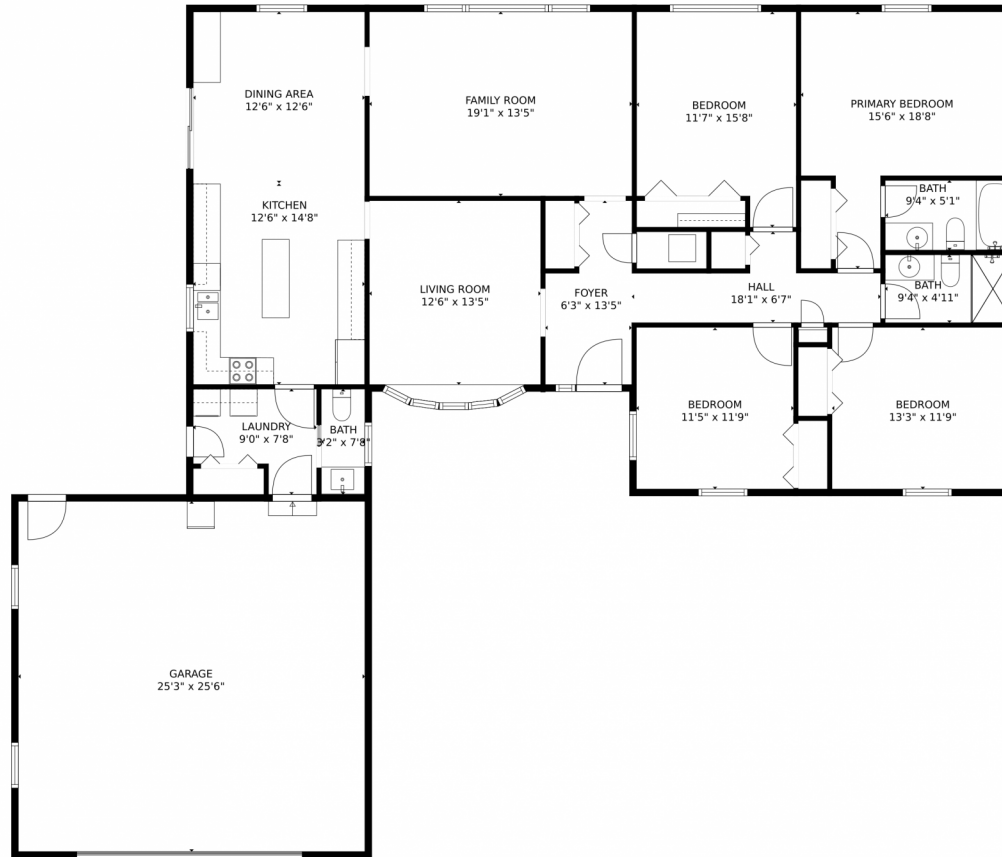

TOTAL: 1938 sq. ft
FLOOR 1: 1938 sq. ft
EXCLUDED AREAS: GARAGE: 643 sq. ft

Disclaimer: Sizes and Dimensions are Approximate, Actual May Vary.

Cindy Waltemath
303-598-5399
cindywaltemath@gmail.com