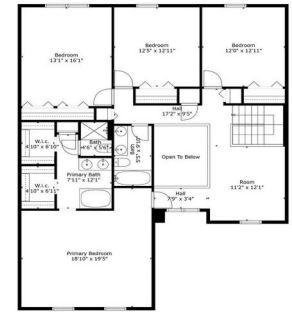

1654 Sawgrass Drive Southwest  
Palm Bay, FL 32908

Single Family

1237 SQFT

3 Beds

2 Baths

2 Car

0.23 Acre

**Jason M Coley**  
772-201-5229  
jason@teamcoley.com  
<https://teamcoley.asrefl.com/>

Scan code  
for more  
property  
details

1654 Sawgrass Drive Southwest, Palm Bay, FL 32908 — 1st\_floor\_1654\_sawgrass\_drive\_palm\_bay\_with\_dim

Measurements Calculated By V1photos.com Are Deemed Highly Reliable But Not Guaranteed

Disclaimer: Sizes and Dimensions are Approximate, Actual May Vary.

**Jason M Coley**  
772-201-5229  
jason@teamcoley.com  
<https://teamcoley.asrefl.com/>

Measurements Calculated By V1photos.com Are Deemed Highly Reliable But Not Guaranteed