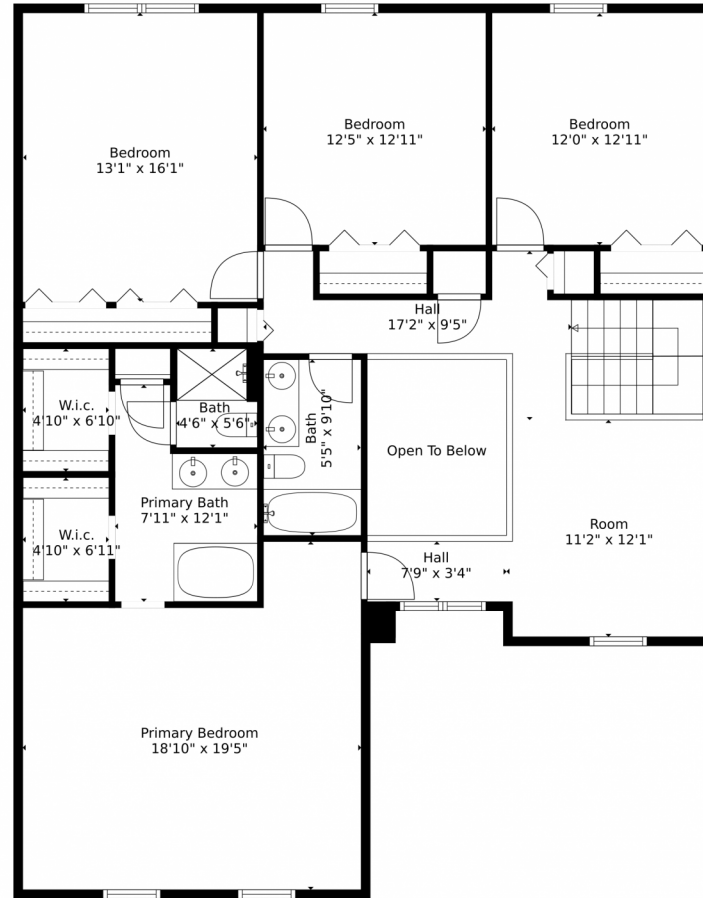

Scan code  
for more  
property  
details

1654 Sawgrass Drive Southwest, Palm Bay, FL 32908 — 1st\_floor\_1654\_sawgrass\_drive\_palm\_bay\_with\_dim

Measurements Calculated By V1photos.com Are Deemed Highly Reliable But Not Guaranteed

Disclaimer: Sizes and Dimensions are Approximate, Actual May Vary.

**Jason M Coley**  
772-201-5229  
jason@teamcoley.com  
<https://teamcoley.asrefl.com/>

Measurements Calculated By V1photos.com Are Deemed Highly Reliable But Not Guaranteed