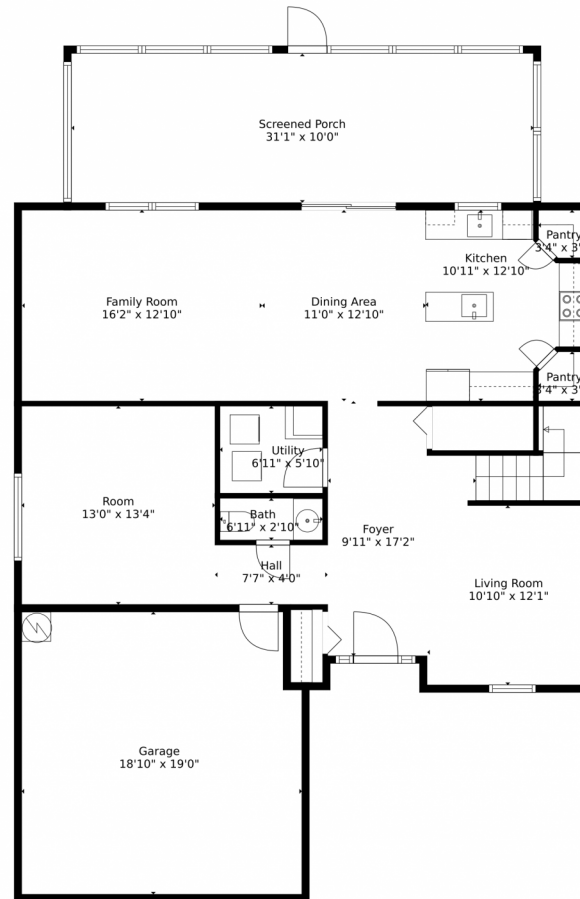

1654 Sawgrass Drive Southwest  
Palm Bay, FL 32908

Single Family

1237 SQFT

3 Beds

2 Baths

2 Car

0.23 Acre

**Jason M Coley**  
772-201-5229  
jason@teamcoley.com  
<https://teamcoley.asrefl.com/>

Scan code  
for more  
property  
details

1654 Sawgrass Drive Southwest, Palm Bay, FL 32908 — 1st\_floor\_1654\_sawgrass\_drive\_palm\_bay\_with\_dim

Measurements Calculated By V1photos.com Are Deemed Highly Reliable But Not Guaranteed

Disclaimer: Sizes and Dimensions are Approximate, Actual May Vary.

**Jason M Coley**  
772-201-5229  
jason@teamcoley.com  
<https://teamcoley.asrefl.com/>

Measurements Calculated By V1photos.com Are Deemed Highly Reliable But Not Guaranteed