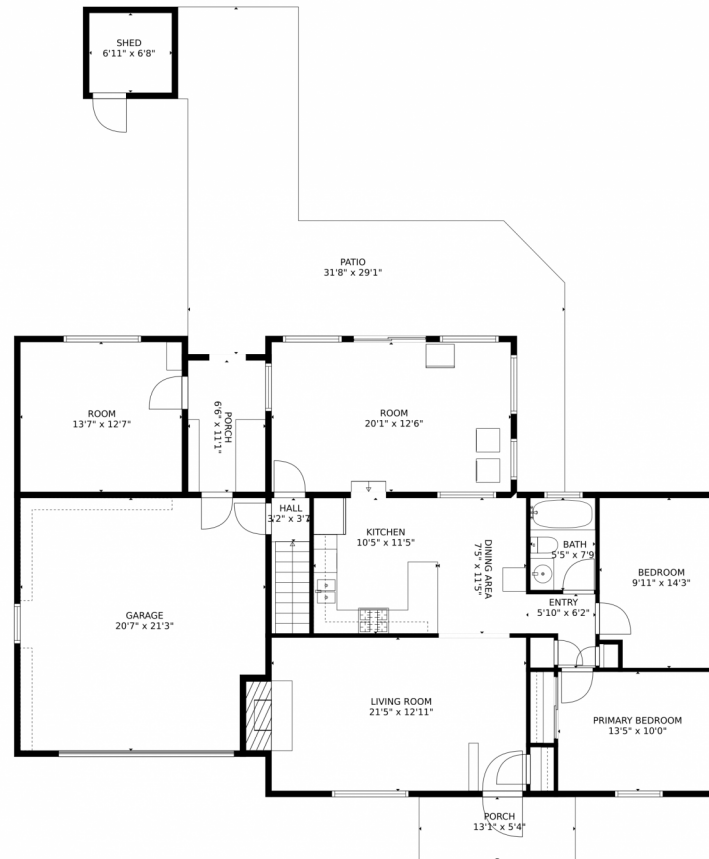

1627 South Dover Court, Lakewood, CO 80232 – Main Level

TOTAL: 2216 sq. ft
Below Ground: 857 sq. ft, FLOOR 2: 1359 sq. ft
EXCLUDED AREAS: UNDEFINED: 39 sq. ft, FIREPLACE: 22 sq. ft, PORCH: 142 sq. ft,
PATIO: 529 sq. ft, GARAGE: 423 sq. ft, SHED: 47 sq. ft

Disclaimer: Sizes and Dimensions are Approximate, Actual May Vary.

Sandy Mazarakis & Stefan Burris
303-514-6042
GenerationsTeam@YourCastle.com