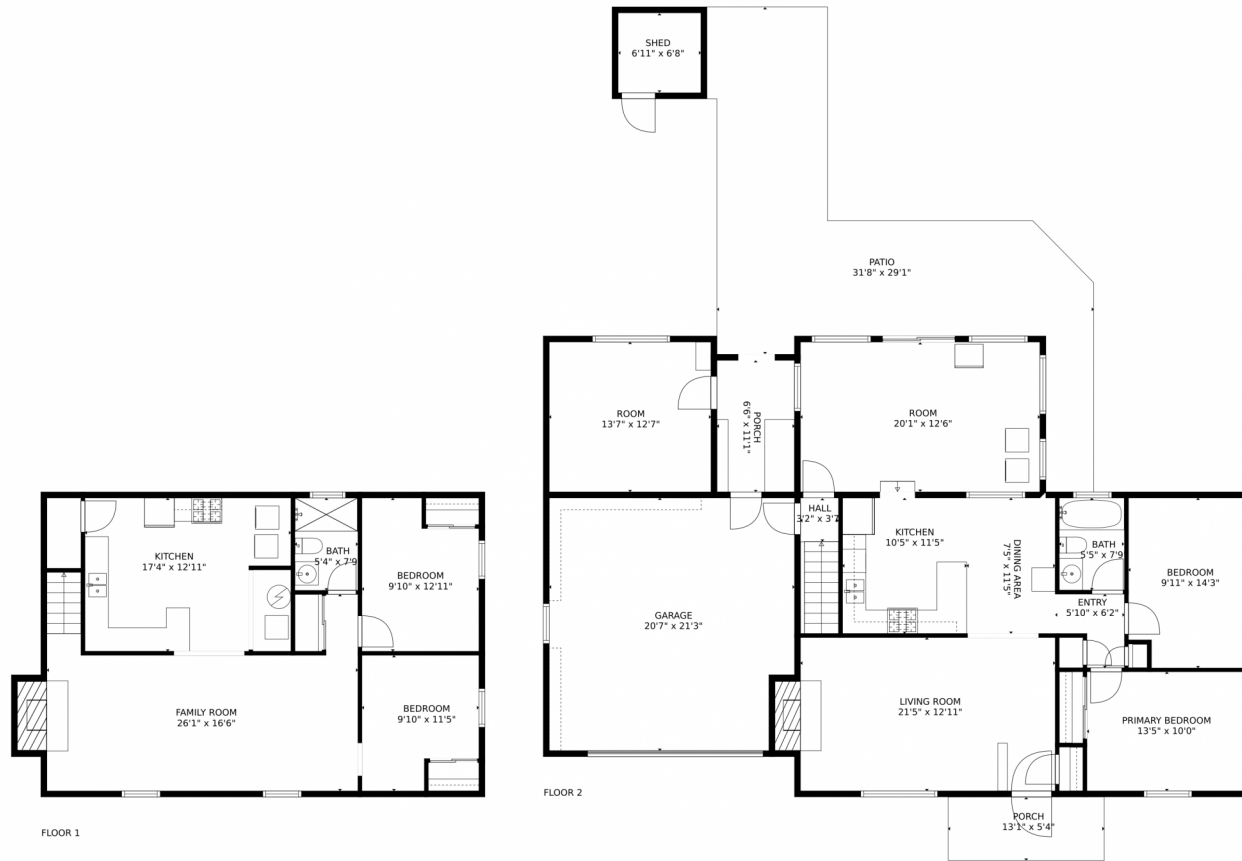

1627 South Dover Court, Lakewood, CO 80232 – All Levels

TOTAL: 2216 sq. ft
Below Ground: 857 sq. ft, FLOOR 2: 1359 sq. ft
EXCLUDED AREAS: UNDEFINED: 39 sq. ft, FIREPLACE: 22 sq. ft, PORCH: 142 sq. ft,
PATIO: 529 sq. ft, GARAGE: 423 sq. ft, SHED: 47 sq. ft

Disclaimer: Sizes and Dimensions are Approximate, Actual May Vary.

Sandy Mazarakis & Stefan Burris
303-514-6042
GenerationsTeam@YourCastle.com