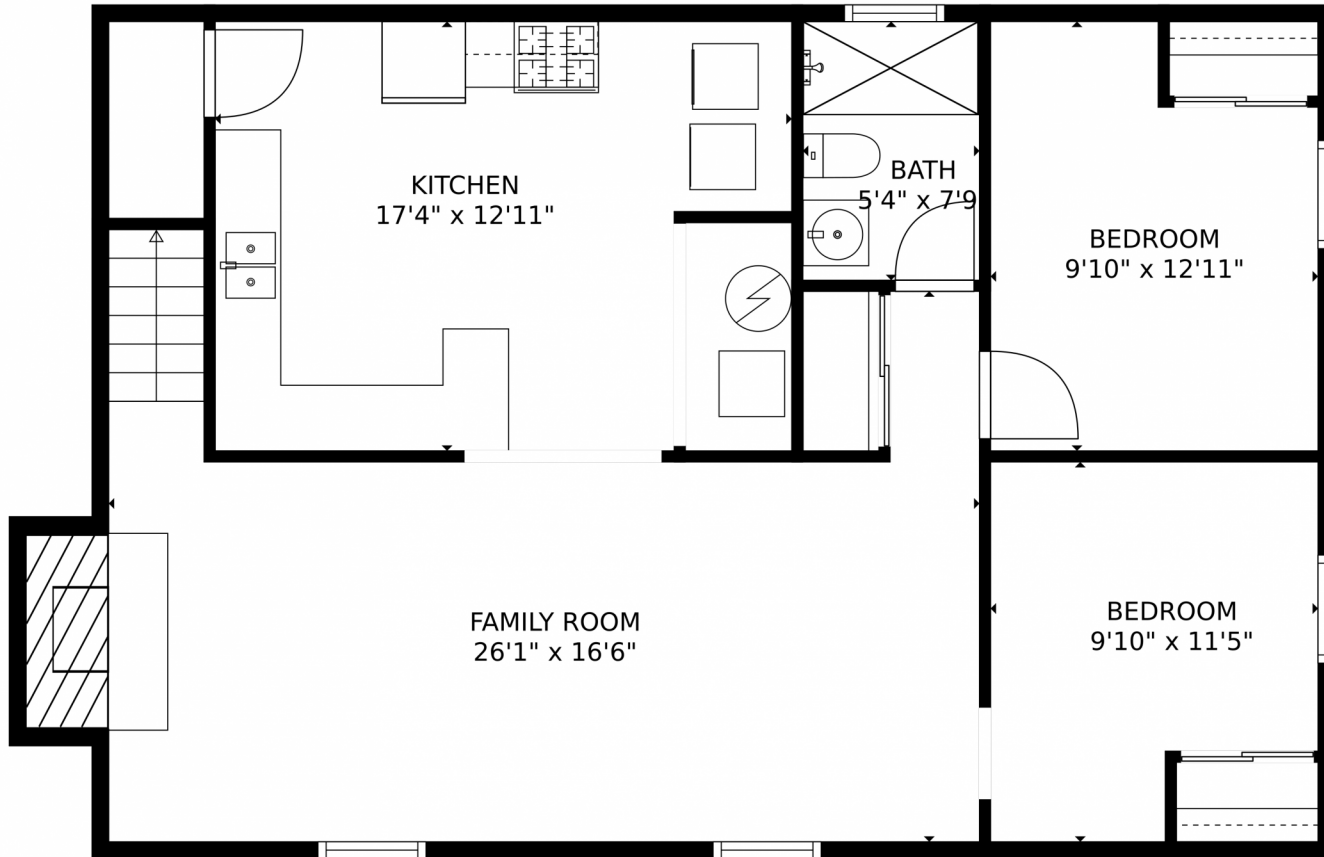

 Single Family  2325 SQFT

Sandy Mazarakis & Stefan Burris
303-514-6042
GenerationsTeam@YourCastle.com

1627 South Dover Court, Lakewood, CO 80232 – Main Level

TOTAL: 2216 sq. ft
Below Ground: 857 sq. ft, FLOOR 2: 1359 sq. ft
EXCLUDED AREAS: UNDEFINED: 39 sq. ft, FIREPLACE: 22 sq. ft, PORCH: 142 sq. ft,
PATIO: 529 sq. ft, GARAGE: 423 sq. ft, SHED: 47 sq. ft

MEASUREMENTS CALCULATED BY V1Photos.com ARE DEEMED HIGHLY RELIABLE BUT NOT GUARANTEED.

Disclaimer: Sizes and Dimensions are Approximate, Actual May Vary.

Sandy Mazarakis & Stefan Burris
303-514-6042
GenerationsTeam@YourCastle.com

1627 South Dover Court, Lakewood, CO 80232 – Lower Level

TOTAL: 2216 sq. ft
Below Ground: 857 sq. ft, FLOOR 2: 1359 sq. ft
EXCLUDED AREAS: UNDEFINED: 39 sq. ft, FIREPLACE: 22 sq. ft, PORCH: 142 sq. ft,
PATIO: 529 sq. ft, GARAGE: 423 sq. ft, SHED: 47 sq. ft
MEASUREMENTS CALCULATED BY V1Photos.com ARE DEEMED HIGHLY RELIABLE BUT NOT GUARANTEED.

Disclaimer: Sizes and Dimensions are Approximate, Actual May Vary.

Sandy Mazarakis & Stefan Burris
303-514-6042
GenerationsTeam@YourCastle.com

1627 South Dover Court, Lakewood, CO 80232 – All Levels

TOTAL: 2216 sq. ft
Below Ground: 857 sq. ft, FLOOR 2: 1359 sq. ft
EXCLUDED AREAS: UNDEFINED: 39 sq. ft, FIREPLACE: 22 sq. ft, PORCH: 142 sq. ft,
PATIO: 529 sq. ft, GARAGE: 423 sq. ft, SHED: 47 sq. ft