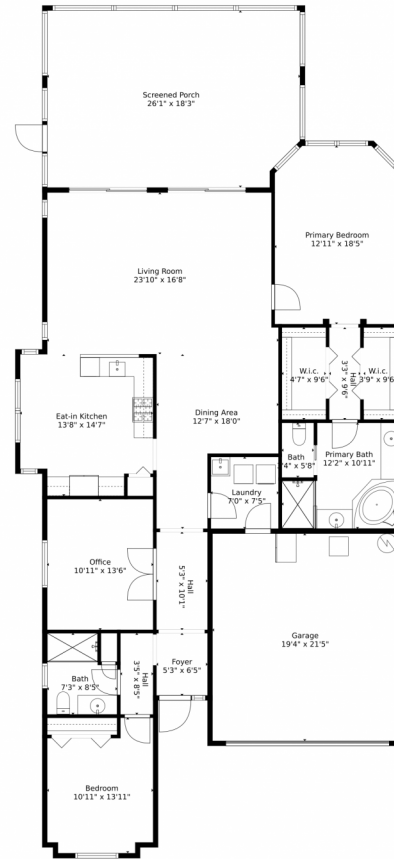

11500 Southwest Mountain Ash Circle  
 Port St. Lucie, FL 34987  
 COMMUNITY: VITALIA

Single Family

1942 SQFT

2 Beds

2 Baths

2 Car

0.14 Acre

**Jason M Coley**  
 772-201-5229  
 jason@teamcoley.com  
<https://teamcoley.asrefl.com/>

Scan code  
 for more  
 property  
 details

11500 Southwest Mountain Ash Circle, Port St. Lucie, FL 34987 —  
all\_floors\_11500\_southwest\_mountain\_ash\_circle\_por

Measurements Calculated By V1photos.com Are Deemed Highly Reliable But Not Guaranteed

Disclaimer: Sizes and Dimensions are Approximate, Actual May Vary.

**Jason M Coley**  
772-201-5229  
jason@teamcoley.com  
<https://teamcoley.asrefl.com/>