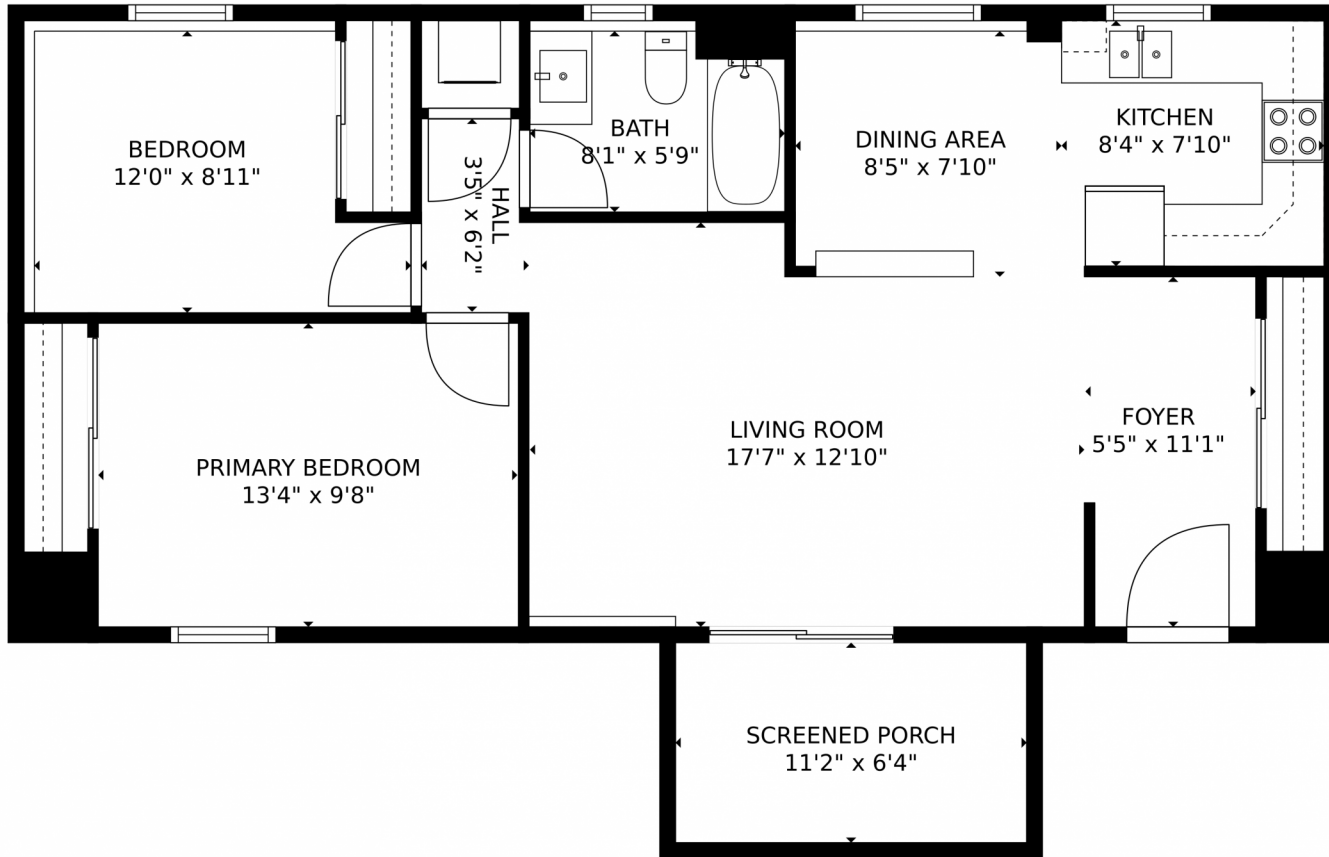

1390 Everett Court, Lakewood, CO 80215 – All Levels

TOTAL: 795 sq. ft
FLOOR 1: 795 sq. ft
EXCLUDED AREAS: SCREENED PORCH: 71 sq. ft

Disclaimer: Sizes and Dimensions are Approximate, Actual May Vary.

Taylor Haas

303-665-7368

taylorh@coloradorpm.com

<https://www.coloradorpm.com/available-rental-properties-denver>

Scan code
for more
property
details