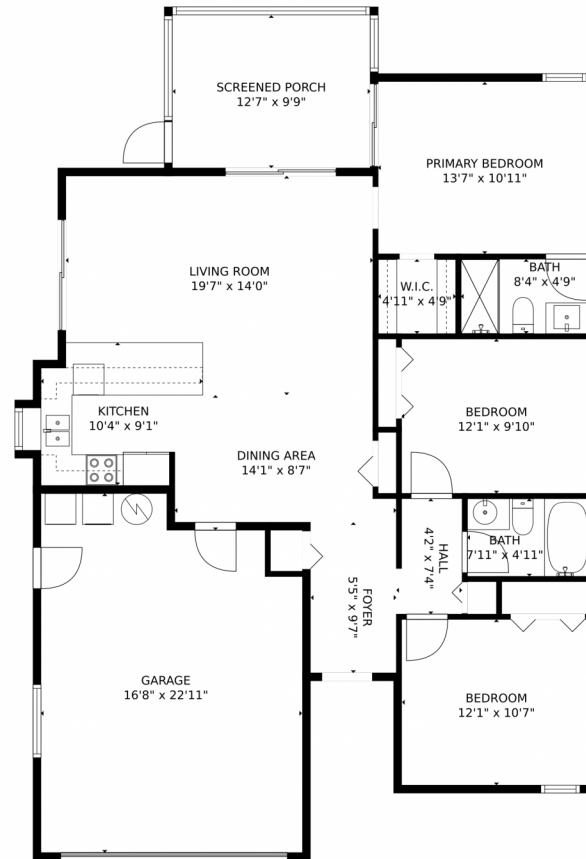

1742 Riverwood Lane  
 Coral Springs, FL 33071  
 COMMUNITY: Ramblewood Villas

 Single Family  1172 SQFT

**Jerry Etienne**  
 954-417-9222  
 jerrytherealtorfl@gmail.com

# 1742 Riverwood Lane, Coral Springs, FL 33071 – All Levels

**TOTAL: 1083 sq. ft**  
FLOOR 1: 1083 sq. ft  
EXCLUDED AREAS: GARAGE: 354 sq. ft, SCREENED PORCH: 123 sq. ft, EMBEDDEDWINDOW: 4 sq. ft  
MEASUREMENTS CALCULATED BY V1Photos.com ARE DEEMED HIGHLY RELIABLE BUT NOT GUARANTEED.