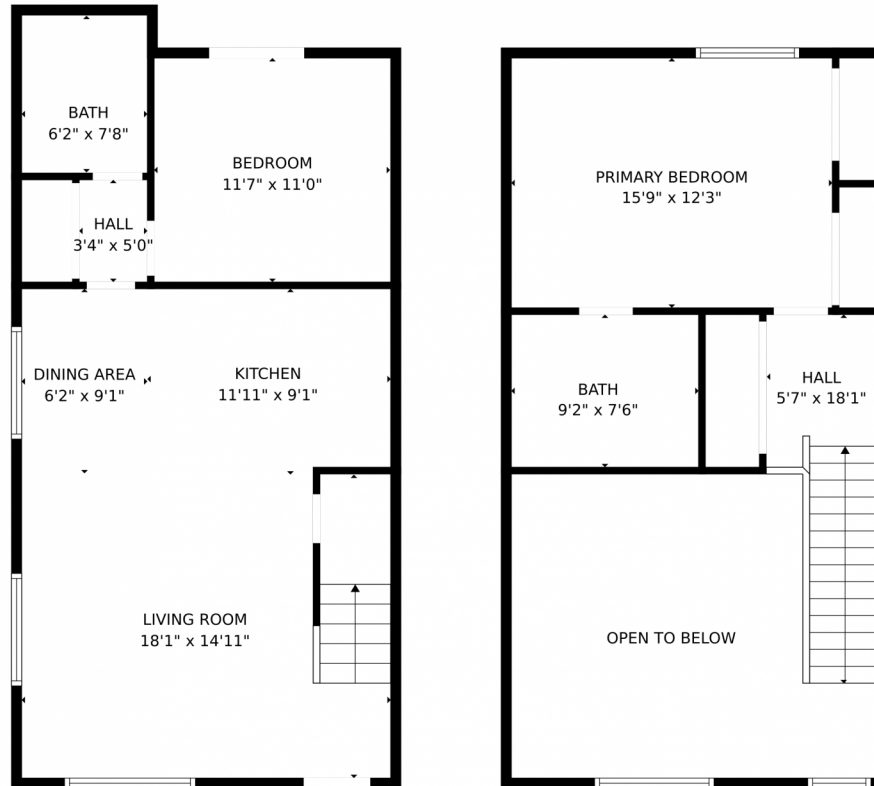

4114 East Union Hills Drive, Phoenix, AZ 85050 – All levels

FLOOR 1

FLOOR 2

TOTAL: 1062 sq. ft
FLOOR 1: 653 sq. ft, FLOOR 2: 409 sq. ft
EXCLUDED AREAS: OPEN TO BELOW: 231 sq. ft

Disclaimer: Sizes and Dimensions are Approximate, Actual May Vary.

Brittney McGuire
720-427-5795
brittney@greatwayrealestate.com