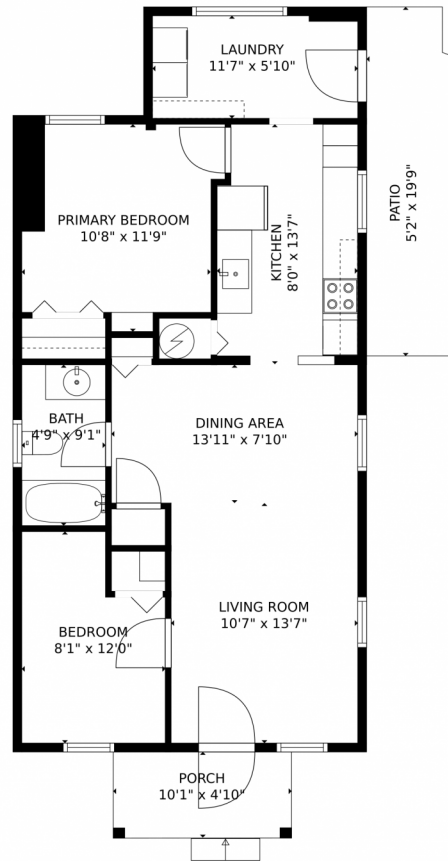

TOTAL: 729 sq. ft
FLOOR 1: 729 sq. ft
EXCLUDED AREAS: PATIO: 101 sq. ft, PORCH: 49 sq. ft

Disclaimer: Sizes and Dimensions are Approximate, Actual May Vary.

Taylor Haas

303-665-7368

taylorh@coloradorpm.com

<https://www.coloradorpm.com/available-rental-properties-denver>

Scan code
for more
property
details