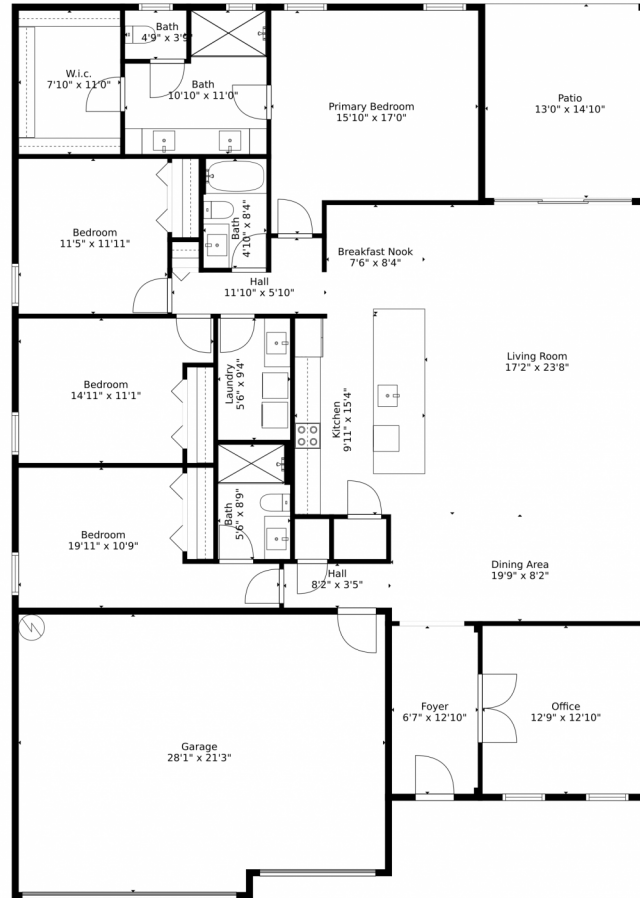

2343 Southwest Madrid Road
Port St. Lucie, FL 34953

Single Family

2470 SQFT

3 Beds

2 Baths

3 Car

0.23 Acre

Jason M Coley

772-201-5229

jason@teamcoley.com

<https://teamcoley.asrefl.com/>

Scan code
for more
property
details

Measurements Calculated By V1photos.com Are Deemed Highly Reliable But Not Guaranteed

Disclaimer: Sizes and Dimensions are Approximate, Actual May Vary.