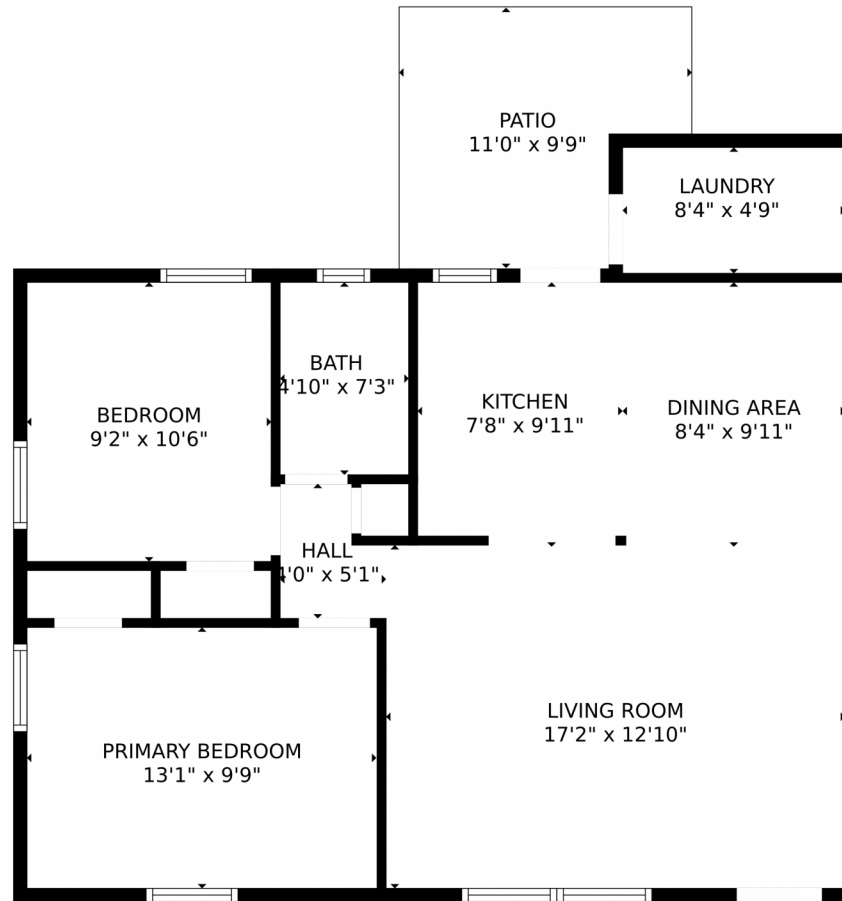

1613 Northwest 4th Avenue
Fort Lauderdale, FL 33311

 Single Family  903 SQFT

Steven Pizzuto
954-873-2830
realtorsteve99@gmail.com

1613 Northwest 4th Avenue, Fort Lauderdale, FL 33311 – All Levels

MEASUREMENTS ARE CALCULATED BY CUBICASA TECHNOLOGY. DEEMED HIGHLY RELIABLE BUT NOT GUARANTEED.

Disclaimer: Sizes and Dimensions are Approximate, Actual May Vary.

Steven Pizzuto
954-873-2830
realtorsteve99@gmail.com