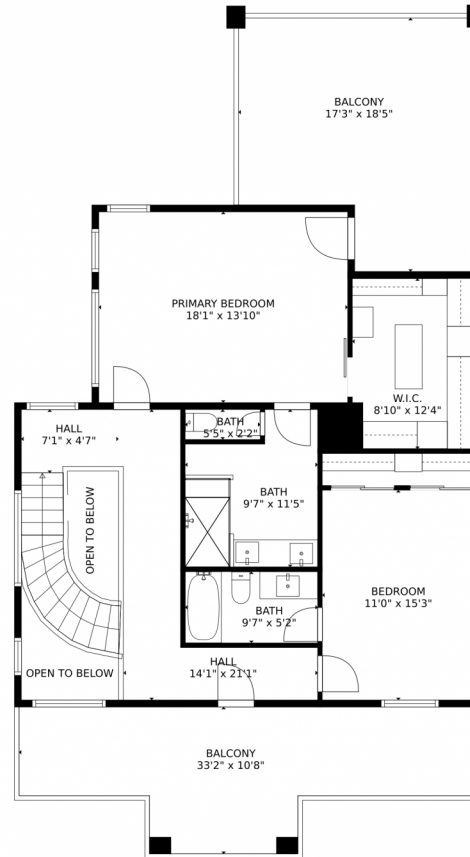

TOTAL: 2786 sq. ft
Below Ground: 696 sq. ft, FLOOR 2: 0 sq. ft, FLOOR 3: 1116 sq. ft, FLOOR 4: 974 sq. ft
EXCLUDED AREAS: GARAGE: 601 sq. ft, PATIO: 47 sq. ft, BALCONY: 536 sq. ft,
OPEN TO BELOW: 64 sq. ft

Disclaimer: Sizes and Dimensions are Approximate, Actual May Vary.

Rachel Vigil
303-506-8533
rachel@trunorthmortgage.com