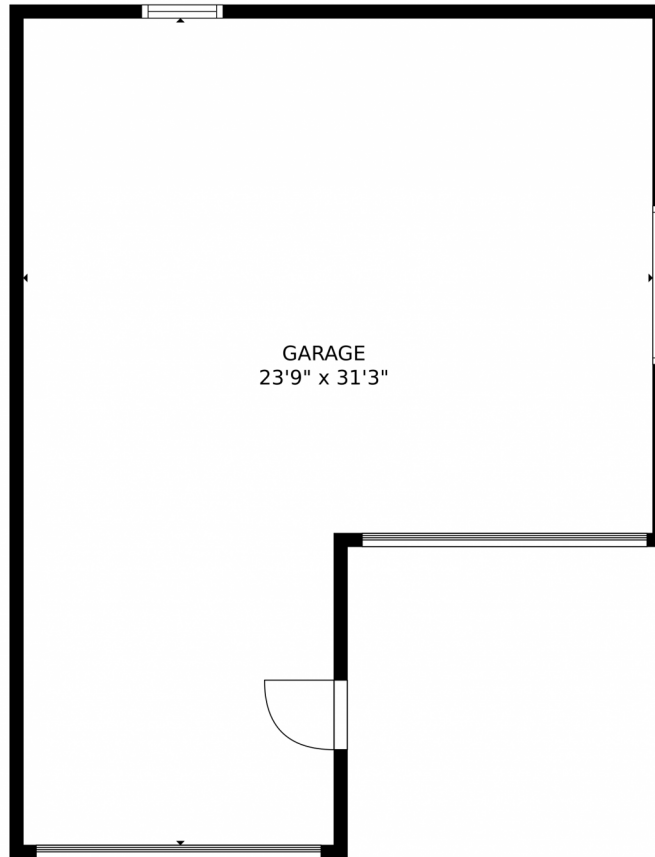

4611 Quivas Street
Denver, CO 80211

Single Family

3200 SQFT

Rachel Vigil
303-506-8533
rachel@trunorthmortgage.com

Scan code
for more
property
details

TOTAL: 2786 sq. ft
Below Ground: 696 sq. ft, FLOOR 2: 0 sq. ft, FLOOR 3: 1116 sq. ft, FLOOR 4: 974 sq. ft
EXCLUDED AREAS: GARAGE: 601 sq. ft, PATIO: 47 sq. ft, BALCONY: 536 sq. ft,
OPEN TO BELOW: 64 sq. ft

MEASUREMENTS CALCULATED BY V1Photos.com ARE DEEMED HIGHLY RELIABLE BUT NOT GUARANTEED.

Disclaimer: Sizes and Dimensions are Approximate, Actual May Vary.

TOTAL: 2786 sq. ft
Below Ground: 696 sq. ft, FLOOR 2: 0 sq. ft, FLOOR 3: 1116 sq. ft, FLOOR 4: 974 sq. ft
EXCLUDED AREAS: GARAGE: 601 sq. ft, PATIO: 47 sq. ft, BALCONY: 536 sq. ft,
OPEN TO BELOW: 64 sq. ft