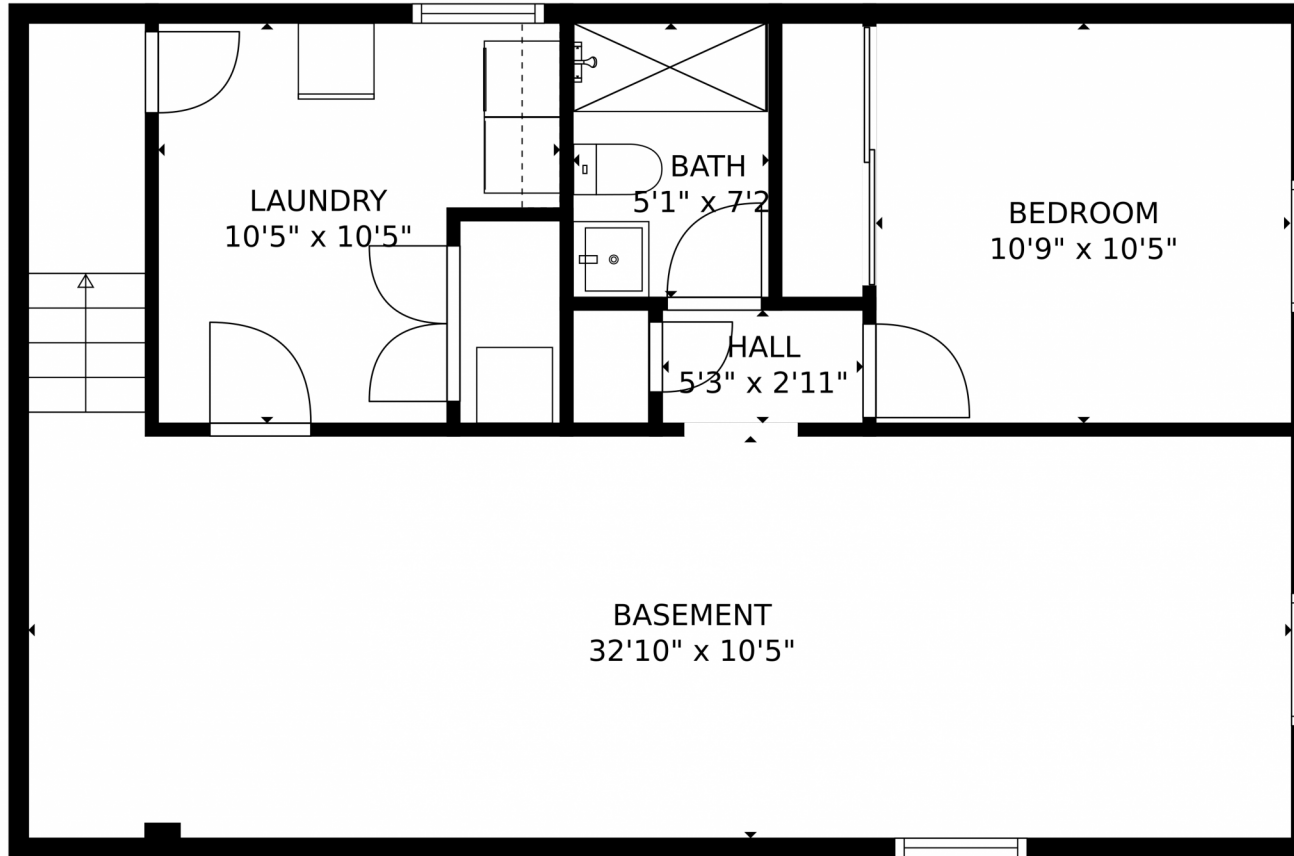

TOTAL: 2786 sq. ft
Below Ground: 696 sq. ft, FLOOR 2: 0 sq. ft, FLOOR 3: 1116 sq. ft, FLOOR 4: 974 sq. ft
EXCLUDED AREAS: GARAGE: 601 sq. ft, PATIO: 47 sq. ft, BALCONY: 536 sq. ft,
OPEN TO BELOW: 64 sq. ft

Disclaimer: Sizes and Dimensions are Approximate, Actual May Vary.