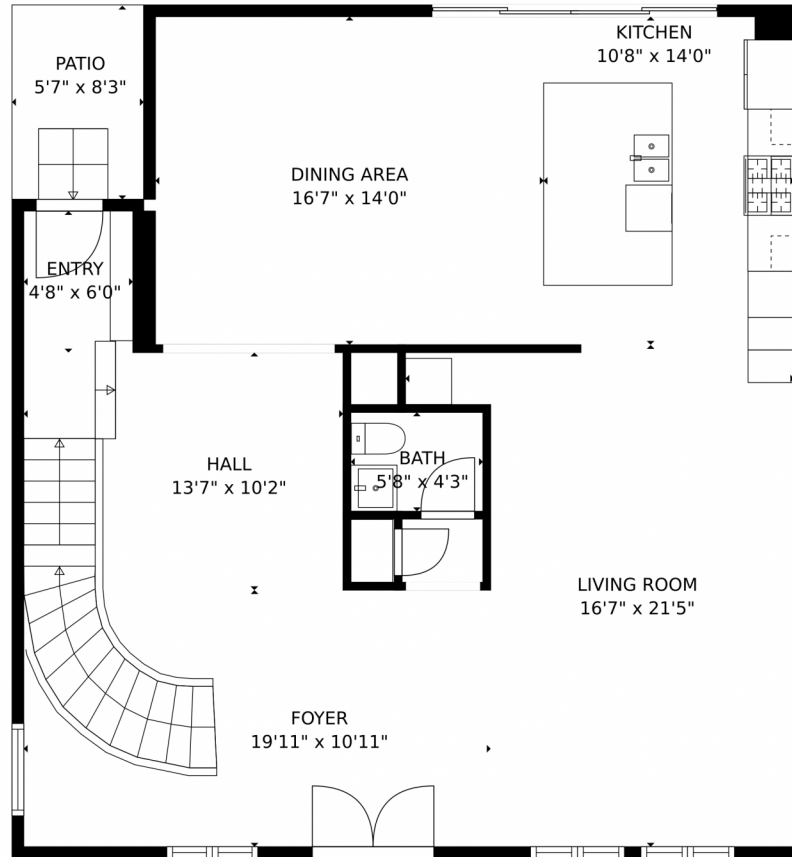

TOTAL: 2786 sq. ft
Below Ground: 696 sq. ft, FLOOR 2: 0 sq. ft, FLOOR 3: 1116 sq. ft, FLOOR 4: 974 sq. ft
EXCLUDED AREAS: GARAGE: 601 sq. ft, PATIO: 47 sq. ft, BALCONY: 536 sq. ft,
OPEN TO BELOW: 64 sq. ft

Disclaimer: Sizes and Dimensions are Approximate, Actual May Vary.