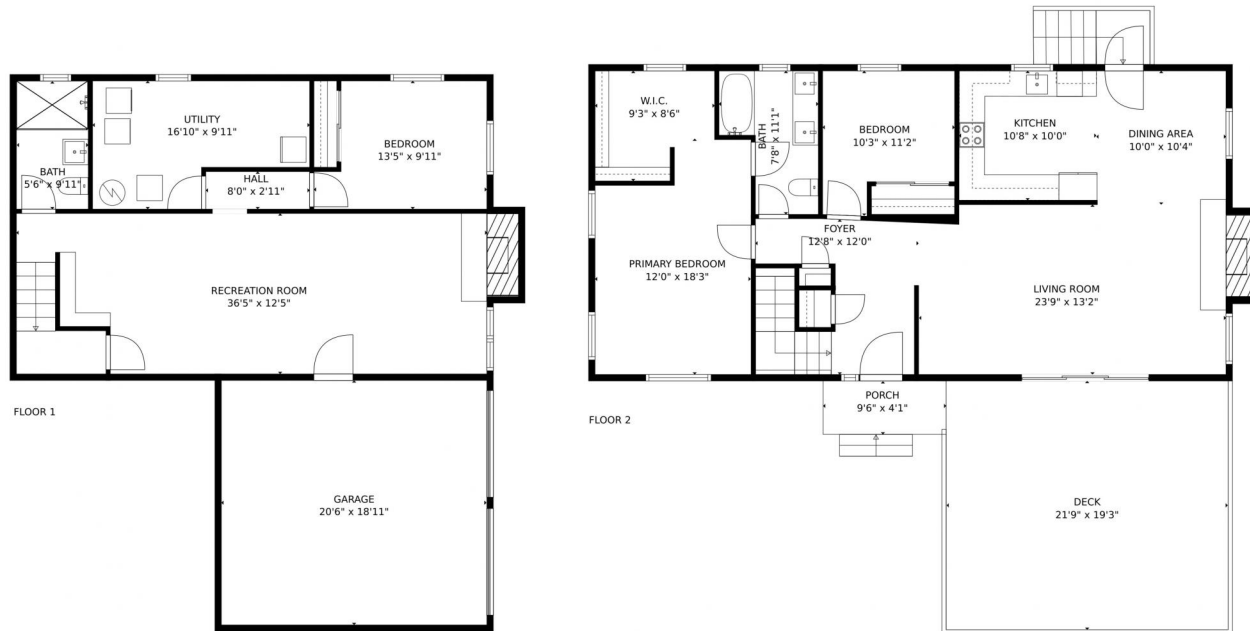

28027 Lupine Drive, Evergreen, CO 80439 – All Levels

Disclaimer: Sizes and Dimensions are Approximate, Actual May Vary.

Matt Bachus
720-644-9363
matt@tuppersteam.com