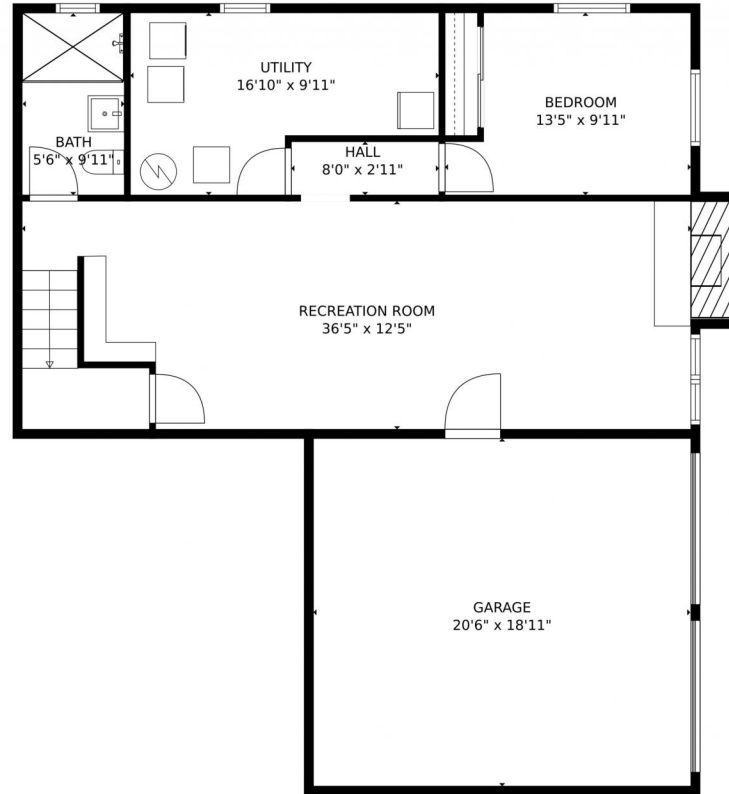

Disclaimer: Sizes and Dimensions are Approximate, Actual May Vary.

**Matt Bachus**  
720-644-9363  
matt@tuppersteam.com

28027 Lupine Drive, Evergreen, CO 80439 – Lower Level

Disclaimer: Sizes and Dimensions are Approximate, Actual May Vary.