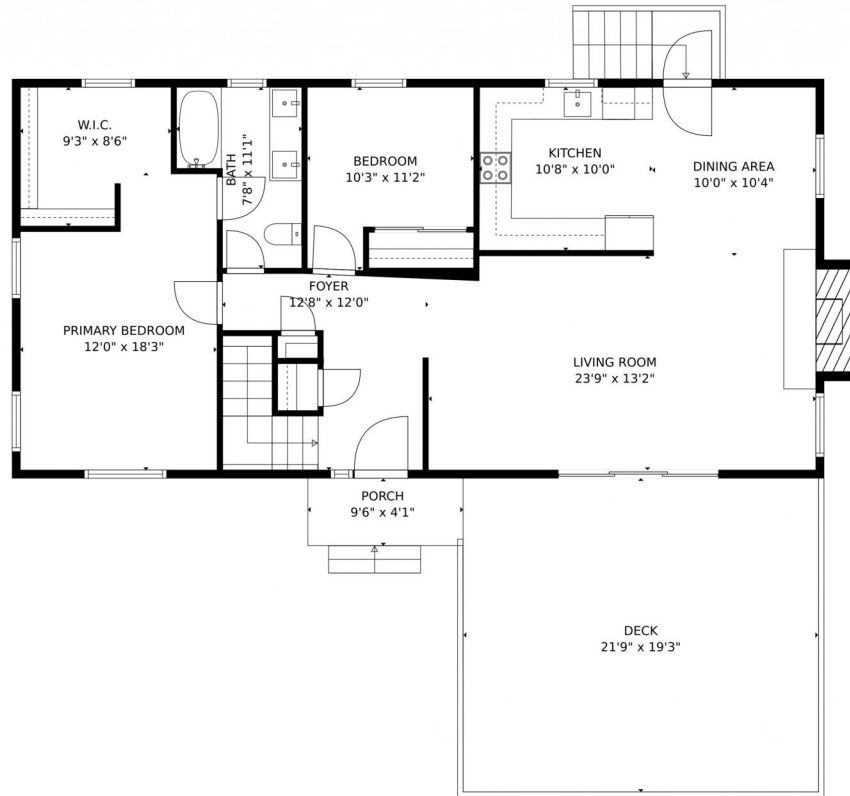

Disclaimer: Sizes and Dimensions are Approximate, Actual May Vary.

**Matt Bachus**  
720-644-9363  
matt@tuppersteam.com

28027 Lupine Drive, Evergreen, CO 80439 – Lower Level

Disclaimer: Sizes and Dimensions are Approximate, Actual May Vary.