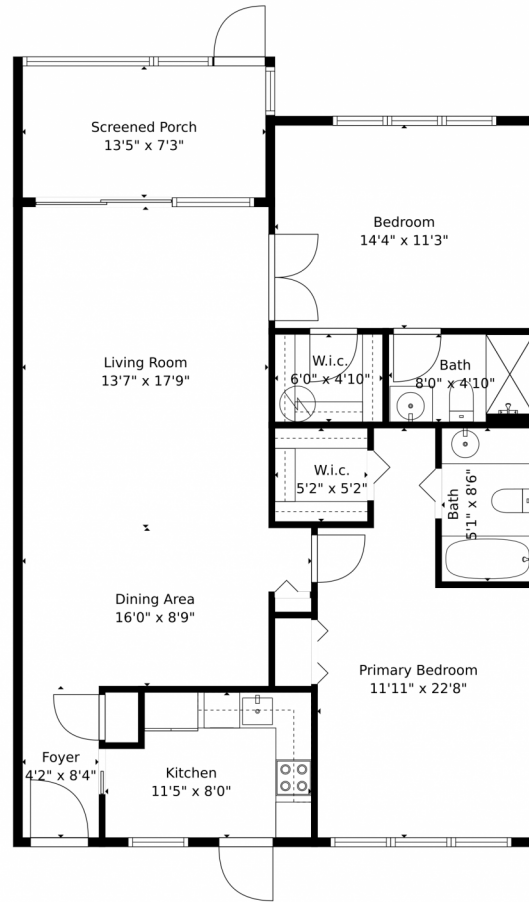

3250 North Palm Aire Drive
Pompano Beach, FL 33069

Condominium

1100 SQFT

2 Beds

2 Baths

Rachael Barach

954-815-1418

rachael@rachaelbarach.com

<https://www.therachaelbarachgroup.com/>

Scan code
for more
property
details

3250 North Palm Aire Drive, Pompano Beach, FL 33069 – All Levels

Measurements Calculated By V1photos.com Are Deemed Highly Reliable But Not Guaranteed