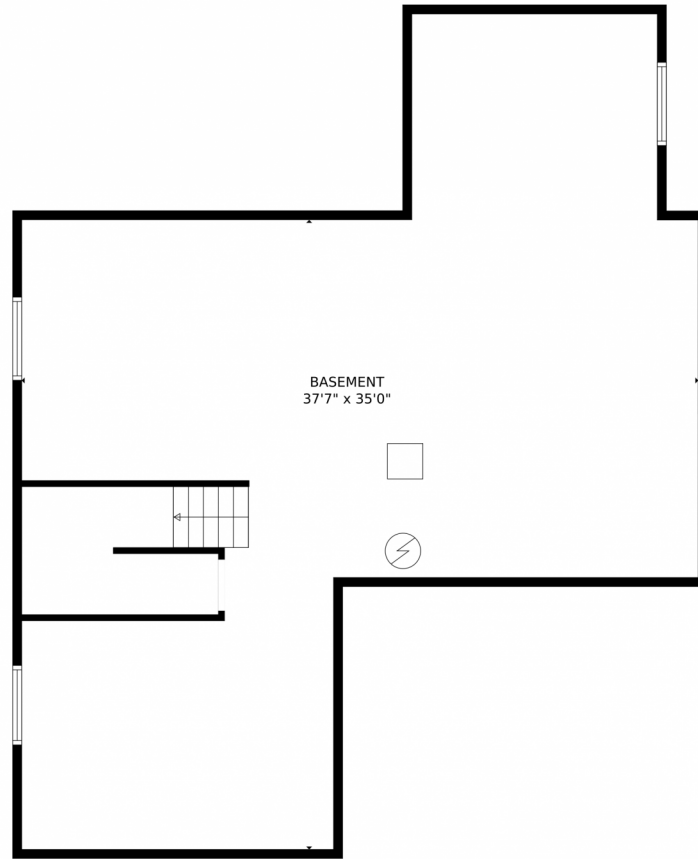

TOTAL: 2594 sq. ft
Below Ground: 0 sq. ft, FLOOR 2: 1232 sq. ft, FLOOR 3: 1362 sq. ft
EXCLUDED AREAS: BASEMENT: 1166 sq. ft, GARAGE: 440 sq. ft

Disclaimer: Sizes and Dimensions are Approximate, Actual May Vary.

Taylor Haas
303-665-7368
taylorh@coloradorpm.com
<https://www.coloradorpm.com/available-rental-properties-denver>