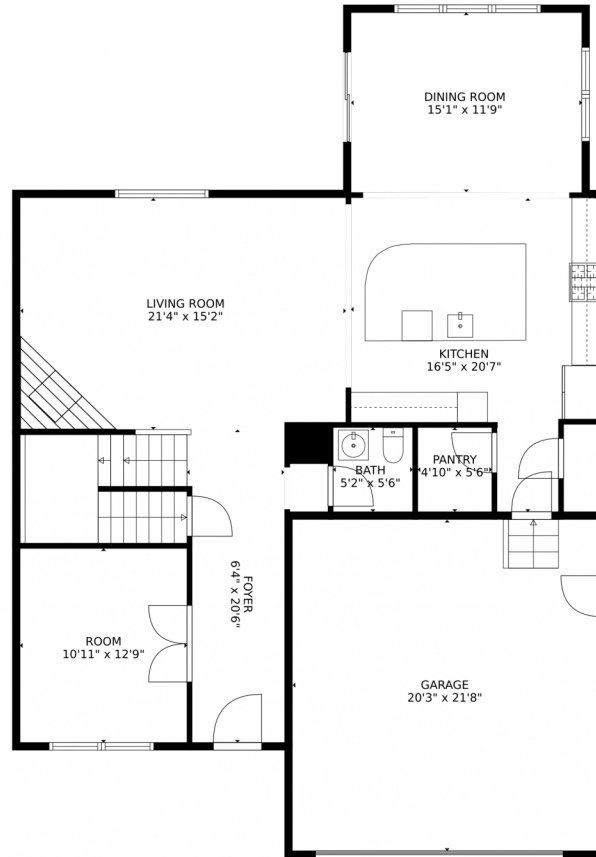

TOTAL: 2594 sq. ft
Below Ground: 0 sq. ft, FLOOR 2: 1232 sq. ft, FLOOR 3: 1362 sq. ft
EXCLUDED AREAS: BASEMENT: 1166 sq. ft, GARAGE: 440 sq. ft

MEASUREMENTS CALCULATED BY V1Photos.com ARE DEEMED HIGHLY RELIABLE BUT NOT GUARANTEED.

Disclaimer: Sizes and Dimensions are Approximate, Actual May Vary.

Taylor Haas
303-665-7368
taylorh@coloradorpm.com
<https://www.coloradorpm.com/available-rental-properties-denver>

TOTAL: 2594 sq. ft
Below Ground: 0 sq. ft, FLOOR 2: 1232 sq. ft, FLOOR 3: 1362 sq. ft
EXCLUDED AREAS: BASEMENT: 1166 sq. ft, GARAGE: 440 sq. ft
MEASUREMENTS CALCULATED BY V1Photos.com ARE DEEMED HIGHLY RELIABLE BUT NOT GUARANTEED.