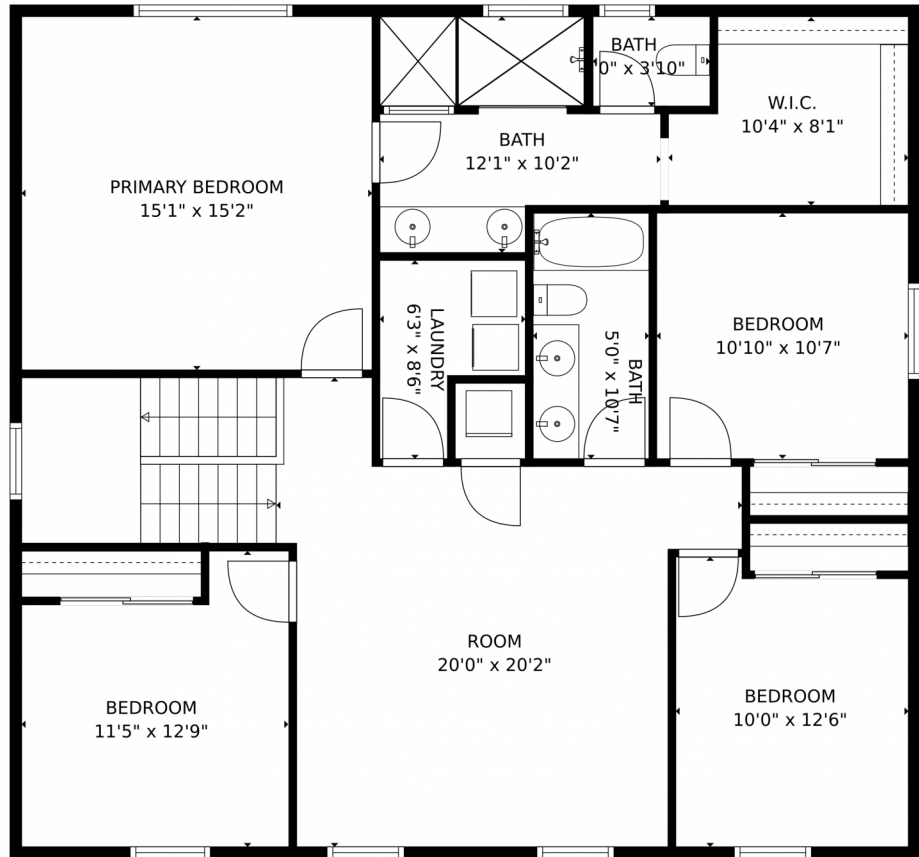

TOTAL: 2594 sq. ft
Below Ground: 0 sq. ft, FLOOR 2: 1232 sq. ft, FLOOR 3: 1362 sq. ft
EXCLUDED AREAS: BASEMENT: 1166 sq. ft, GARAGE: 440 sq. ft

MEASUREMENTS CALCULATED BY V1Photos.com ARE DEEMED HIGHLY RELIABLE BUT NOT GUARANTEED.

Disclaimer: Sizes and Dimensions are Approximate, Actual May Vary.

Taylor Haas
303-665-7368
taylorh@coloradorpm.com
<https://www.coloradorpm.com/available-rental-properties-denver>

TOTAL: 2594 sq. ft
Below Ground: 0 sq. ft, FLOOR 2: 1232 sq. ft, FLOOR 3: 1362 sq. ft
EXCLUDED AREAS: BASEMENT: 1166 sq. ft, GARAGE: 440 sq. ft
MEASUREMENTS CALCULATED BY V1Photos.com ARE DEEMED HIGHLY RELIABLE BUT NOT GUARANTEED.