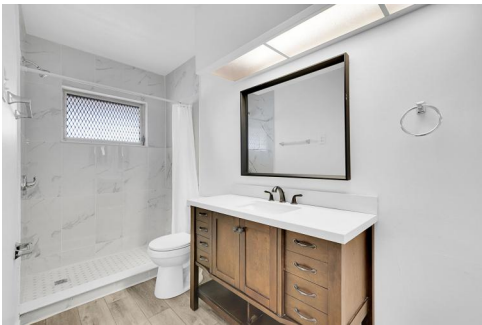

1050 East Sample Road
Pompano Beach, FL 33064

Condominium

640 SQFT

Ana Suarez
954-716-0085
Afsre85@gmail.com

Scan code
for more
property
details