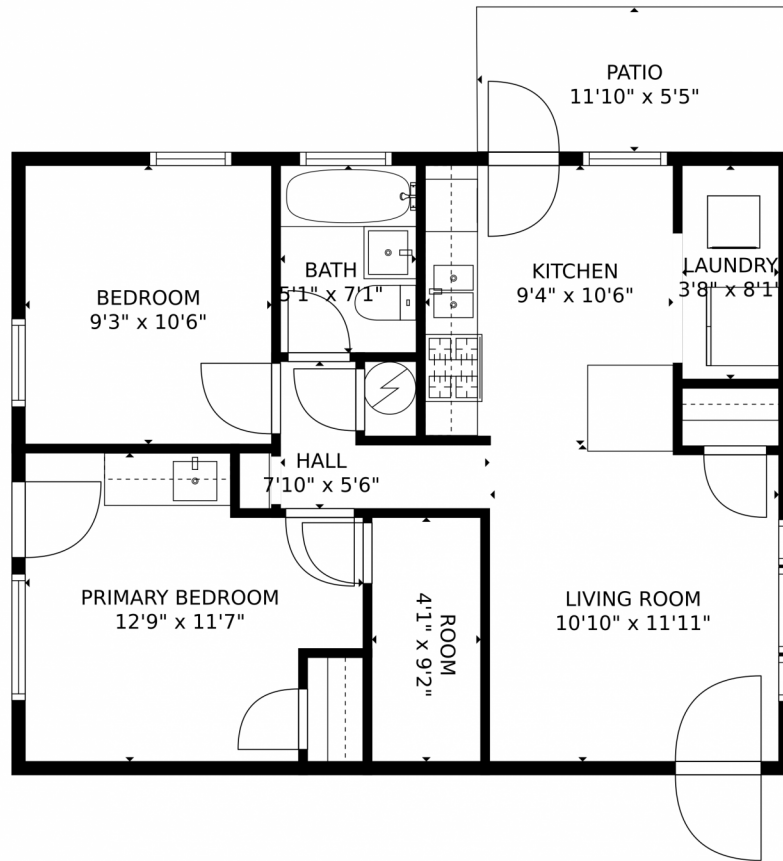

TOTAL: 638 sq. ft
FLOOR 1: 638 sq. ft
EXCLUDED AREAS: PATIO: 65 sq. ft

Disclaimer: Sizes and Dimensions are Approximate, Actual May Vary.

Taylor Haas

303-665-7368

taylorh@coloradorpm.com

<https://www.coloradorpm.com/available-rental-properties-denver>

Scan code
for more
property
details