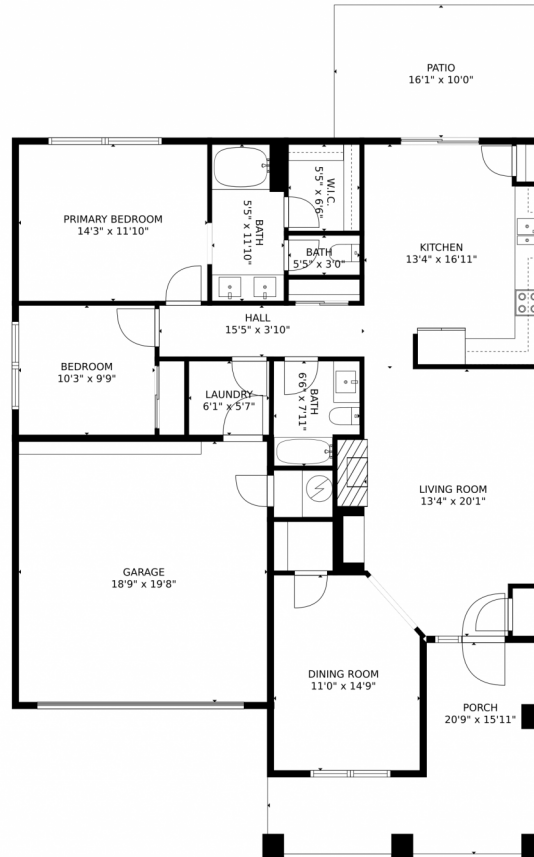

Single Family

1330 SQFT

Taylor Haas

303-665-7368

taylorh@coloradorpm.com

<https://www.coloradorpm.com/available-rental-properties-denver>

Scan code
for more
property
details

1325 North Stratton Avenue, Castle Rock, CO 80104 – Main Level

TOTAL: 1278 sq. ft
FLOOR 1: 1278 sq. ft
EXCLUDED AREAS: GARAGE: 368 sq. ft, PORCH: 210 sq. ft, PATIO: 161 sq. ft
MEASUREMENTS CALCULATED BY V1Photos.COM ARE DEEMED HIGHLY RELIABLE BUT NOT GUARANTEED.

Disclaimer: Sizes and Dimensions are Approximate, Actual May Vary.