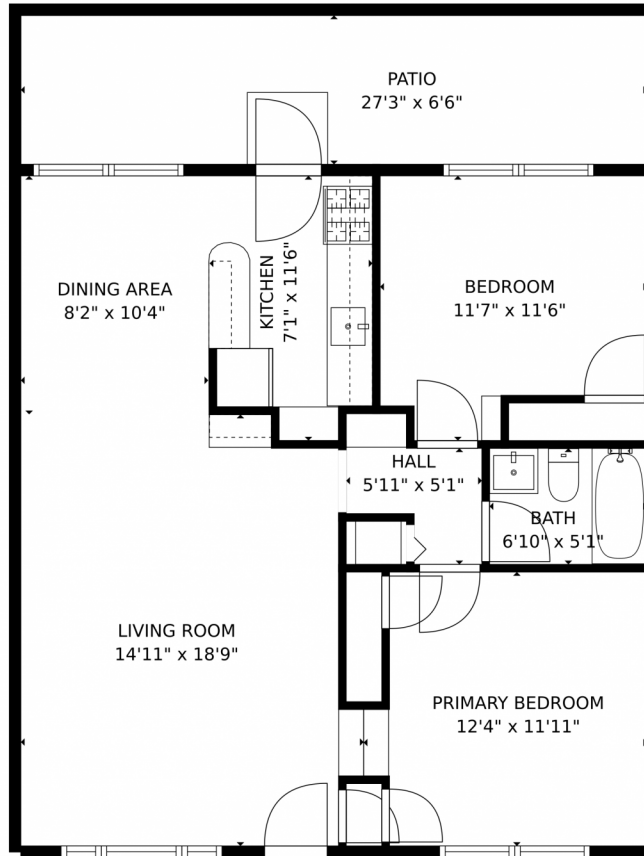

TOTAL: 794 sq. ft
FLOOR 1: 794 sq. ft
EXCLUDED AREAS: PATIO: 176 sq. ft

Disclaimer: Sizes and Dimensions are Approximate, Actual May Vary.

Taylor Haas

303-665-7368

taylorh@coloradorpm.com

<https://www.coloradorpm.com/available-rental-properties-denver>

Scan code
for more
property
details