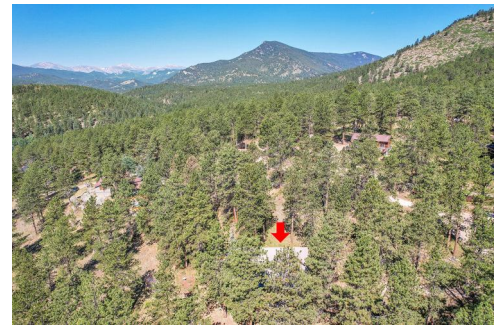

33608 Valley View Dr
Evergreen, CO 80439

 Single Family

 2031 SQFT

 1.96 Acre

Tom Roy
303-829-2735
tom@tomroy.com
<https://www.therealtywerks.com/>