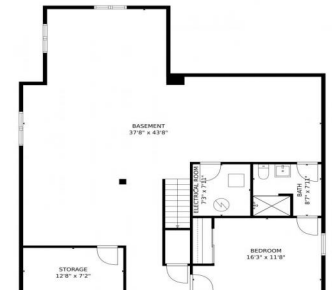

772 Boulder Peak Avenue, Erie, CO 80516 - floorplan_single_0

 Single Family

 4680 SQFT

 6 Beds

 4 Baths

Taylor Haas
 303-665-7368
 taylorh@coloradorpm.com
<https://www.coloradorpm.com/available-rental-properties-denver>

772 Boulder Peak Avenue, Erie, CO 80516 – Main Level

TOTAL: 4377 sq. ft
BELOW GROUND: 1259 sq. ft, FLOOR 2: 1471 sq. ft, FLOOR 3: 1647 sq. ft
EXCLUDED AREAS: STORAGE: 91 sq. ft, ELECTRICAL ROOM: 58 sq. ft, COVERED PATIO: 193 sq. ft,
PATIO: 177 sq. ft, PORCH: 86 sq. ft, GARAGE: 609 sq. ft,
FIREPLACE: 13 sq. ft

Scan code
for more
property
details

772 Boulder Peak Avenue, Erie, CO 80516 – Upper Level

TOTAL: 4377 sq. ft
BELOW GROUND: 1259 sq. ft, FLOOR 2: 1471 sq. ft, FLOOR 3: 1647 sq. ft
EXCLUDED AREAS: STORAGE: 91 sq. ft, ELECTRICAL ROOM: 58 sq. ft, COVERED PATIO: 193 sq. ft,
PATIO: 177 sq. ft, PORCH: 86 sq. ft, GARAGE: 609 sq. ft,
FIREPLACE: 13 sq. ft

TOTAL: 4377 sq. ft
BELOW GROUND: 1259 sq. ft, FLOOR 2: 1471 sq. ft, FLOOR 3: 1647 sq. ft
EXCLUDED AREAS: STORAGE: 91 sq. ft, ELECTRICAL ROOM: 58 sq. ft, COVERED PATIO: 193 sq. ft,
PATIO: 177 sq. ft, PORCH: 86 sq. ft, GARAGE: 609 sq. ft,
FIREPLACE: 13 sq. ft