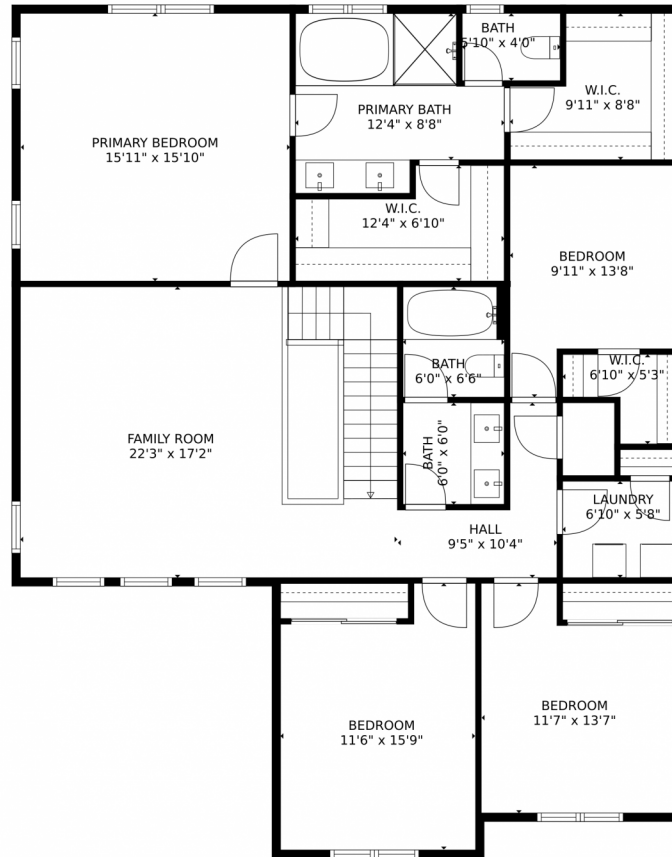

772 Boulder Peak Avenue, Erie, CO 80516 – Upper Level

TOTAL: 4377 sq. ft
BELOW GROUND: 1259 sq. ft, FLOOR 2: 1471 sq. ft, FLOOR 3: 1647 sq. ft
EXCLUDED AREAS: STORAGE: 91 sq. ft, ELECTRICAL ROOM: 58 sq. ft, COVERED PATIO: 193 sq. ft,
PATIO: 177 sq. ft, PORCH: 86 sq. ft, GARAGE: 609 sq. ft,
FIREPLACE: 13 sq. ft

Disclaimer: Sizes and Dimensions are Approximate, Actual May Vary.

Taylor Haas
303-665-7368
taylorh@coloradorpm.com
<https://www.coloradorpm.com/available-rental-properties-denver>