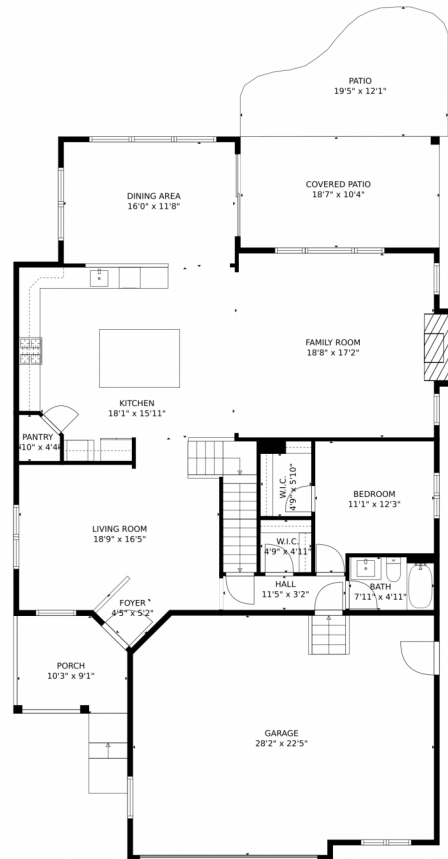

772 Boulder Peak Avenue, Erie, CO 80516 – Main Level

TOTAL: 4377 sq. ft
BELOW GROUND: 1259 sq. ft, FLOOR 2: 1471 sq. ft, FLOOR 3: 1647 sq. ft
EXCLUDED AREAS: STORAGE: 91 sq. ft, ELECTRICAL ROOM: 58 sq. ft, COVERED PATIO: 193 sq. ft,
PATIO: 177 sq. ft, PORCH: 86 sq. ft, GARAGE: 609 sq. ft,
FIREPLACE: 13 sq. ft

Disclaimer: Sizes and Dimensions are Approximate, Actual May Vary.

Taylor Haas
303-665-7368
taylorh@coloradorpm.com
<https://www.coloradorpm.com/available-rental-properties-denver>

Scan code
for more
property
details