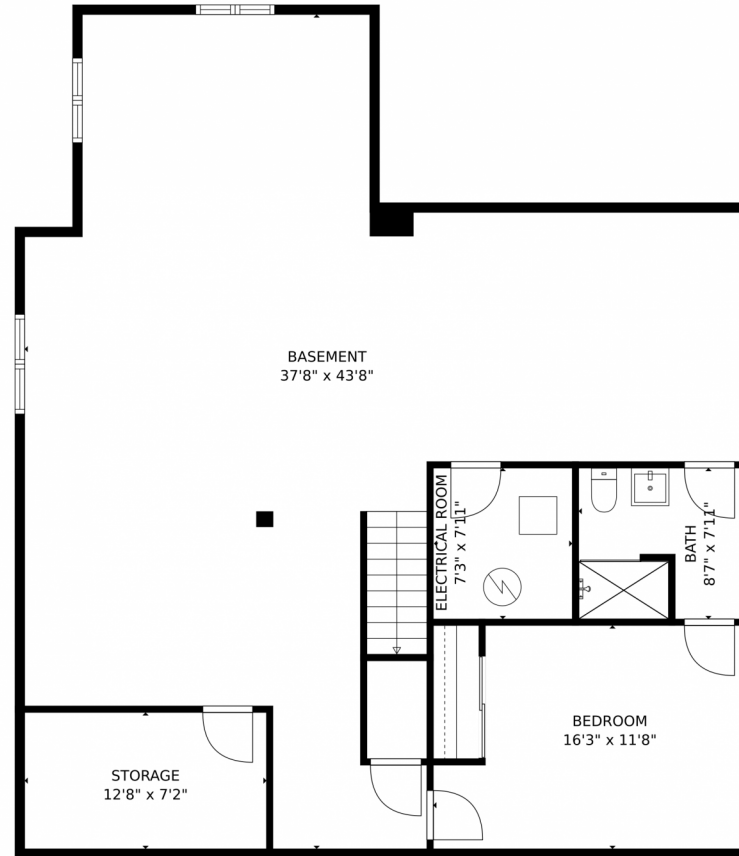

TOTAL: 4377 sq. ft
BELOW GROUND: 1259 sq. ft, FLOOR 2: 1471 sq. ft, FLOOR 3: 1647 sq. ft
EXCLUDED AREAS: STORAGE: 91 sq. ft, ELECTRICAL ROOM: 58 sq. ft, COVERED PATIO: 193 sq. ft,
PATIO: 177 sq. ft, PORCH: 86 sq. ft, GARAGE: 609 sq. ft,
FIREPLACE: 13 sq. ft

Disclaimer: Sizes and Dimensions are Approximate, Actual May Vary.

Taylor Haas

303-665-7368

taylorh@coloradorpm.com

<https://www.coloradorpm.com/available-rental-properties-denver>

Scan code
for more
property
details