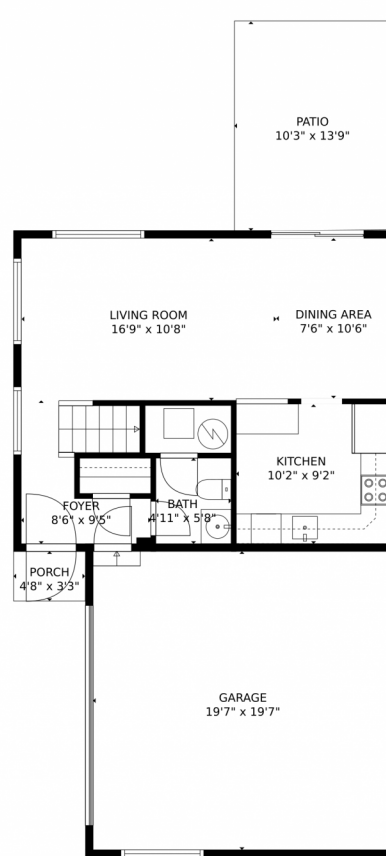

Townhouse

990 SQFT

2 Beds

1/1 Baths

2 Car

0.09 Acre

Melody Brunetti

720-364-1078

melody@melodysellsrealestate.com

<https://www.melodysellsrealestate.com>

Scan code
for more
property
details

TOTAL: 911 sq. ft
FLOOR 1: 488 sq. ft, FLOOR 2: 423 sq. ft
EXCLUDED AREAS: GARAGE: 384 sq. ft, PATIO: 141 sq. ft, PORCH: 15 sq. ft
MEASUREMENTS CALCULATED BY V1Photos.com ARE DEEMED HIGHLY RELIABLE BUT NOT GUARANTEED.

Disclaimer: Sizes and Dimensions are Approximate, Actual May Vary.

Melody Brunetti

720-364-1078

melody@melodysellsrealestate.com

<https://www.melodysellsrealestate.com>

Scan code
for more
property
details

TOTAL: 911 sq. ft
FLOOR 1: 488 sq. ft, FLOOR 2: 423 sq. ft
EXCLUDED AREAS: GARAGE: 384 sq. ft, PATIO: 141 sq. ft, PORCH: 15 sq. ft
MEASUREMENTS CALCULATED BY V1Photos.com ARE DEEMED HIGHLY RELIABLE BUT NOT GUARANTEED.