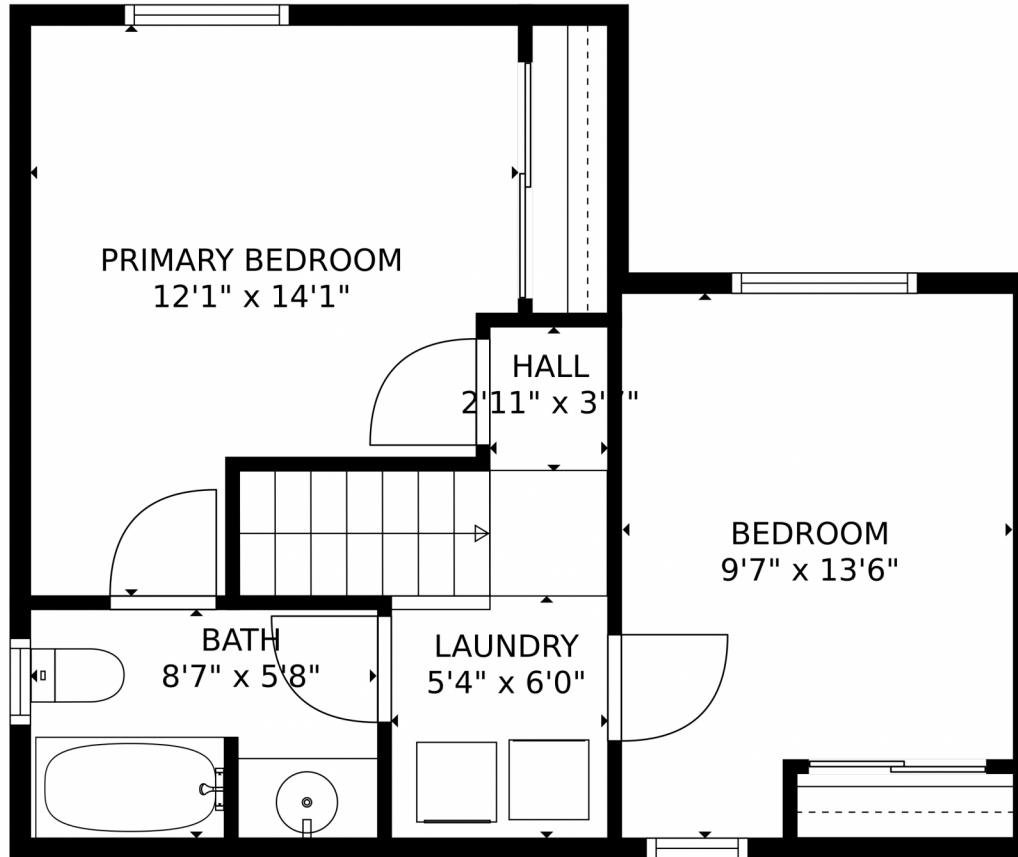

melody@melodysellsrealestate.com

<https://www.melodysellsrealestate.com>

Scan code
for more
property
details

TOTAL: 911 sq. ft
FLOOR 1: 488 sq. ft, FLOOR 2: 423 sq. ft
EXCLUDED AREAS: GARAGE: 384 sq. ft, PATIO: 141 sq. ft, PORCH: 15 sq. ft
MEASUREMENTS CALCULATED BY V1Photos.com ARE DEEMED HIGHLY RELIABLE BUT NOT GUARANTEED.

Disclaimer: Sizes and Dimensions are Approximate, Actual May Vary.

Melody Brunetti

720-364-1078

melody@melodysellsrealestate.com

<https://www.melodysellsrealestate.com>

Scan code
for more
property
details

TOTAL: 911 sq. ft
FLOOR 1: 488 sq. ft, FLOOR 2: 423 sq. ft
EXCLUDED AREAS: GARAGE: 384 sq. ft, PATIO: 141 sq. ft, PORCH: 15 sq. ft
MEASUREMENTS CALCULATED BY V1Photos.com ARE DEEMED HIGHLY RELIABLE BUT NOT GUARANTEED.