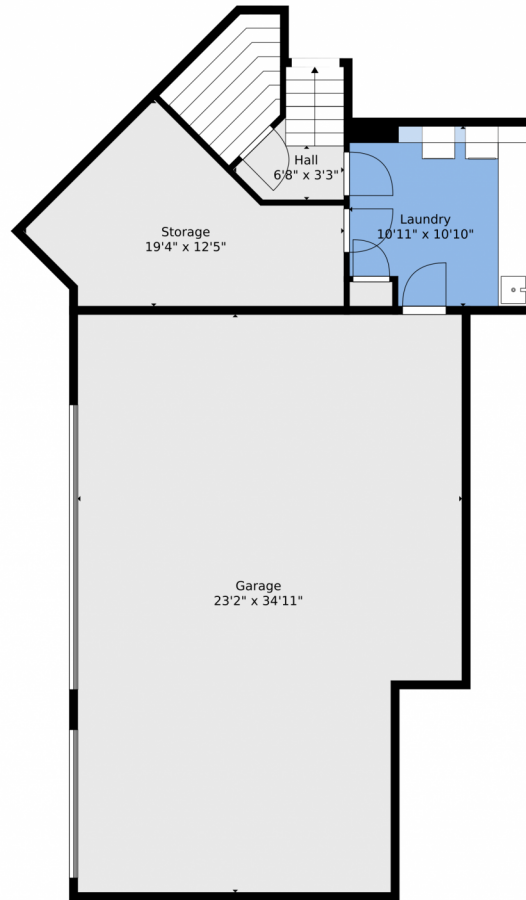

Disclaimer: Sizes and Dimensions are Approximate, Actual May Vary.

**Matt Bachus**  
720-644-9363  
matt@tuppersteam.com

Scan code  
for more  
property  
details

Floor Plan Created By V1photos.com, Measurements Deamed Highly Reliable, But Not Guaranteed.