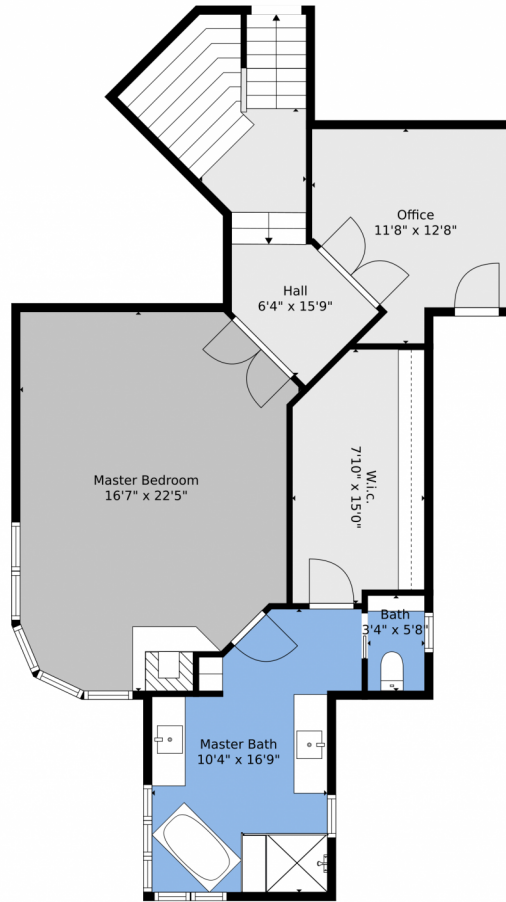

1902 Baldy Lane, Evergreen, CO 80439 - lower level

 Single Family  5152 SQFT  5 Beds  4/1 Baths  3 Car  1.83 Acre

## PROPERTY DETAILS

The Best Location in The Ridge

**Matt Bachus**  
720-644-9363  
matt@tuppersteam.com

1902 Baldy Lane, Evergreen, CO 80439 – main level

Floor Plan Created By V1photos.com, Measurements Deamed Highly Reliable, But Not Guaranteed.

Disclaimer: Sizes and Dimensions are Approximate, Actual May Vary.

**Matt Bachus**  
720-644-9363  
matt@tuppersteam.com

Scan code  
for more  
property  
details

Floor Plan Created By V1photos.com, Measurements Deamed Highly Reliable, But Not Guaranteed.