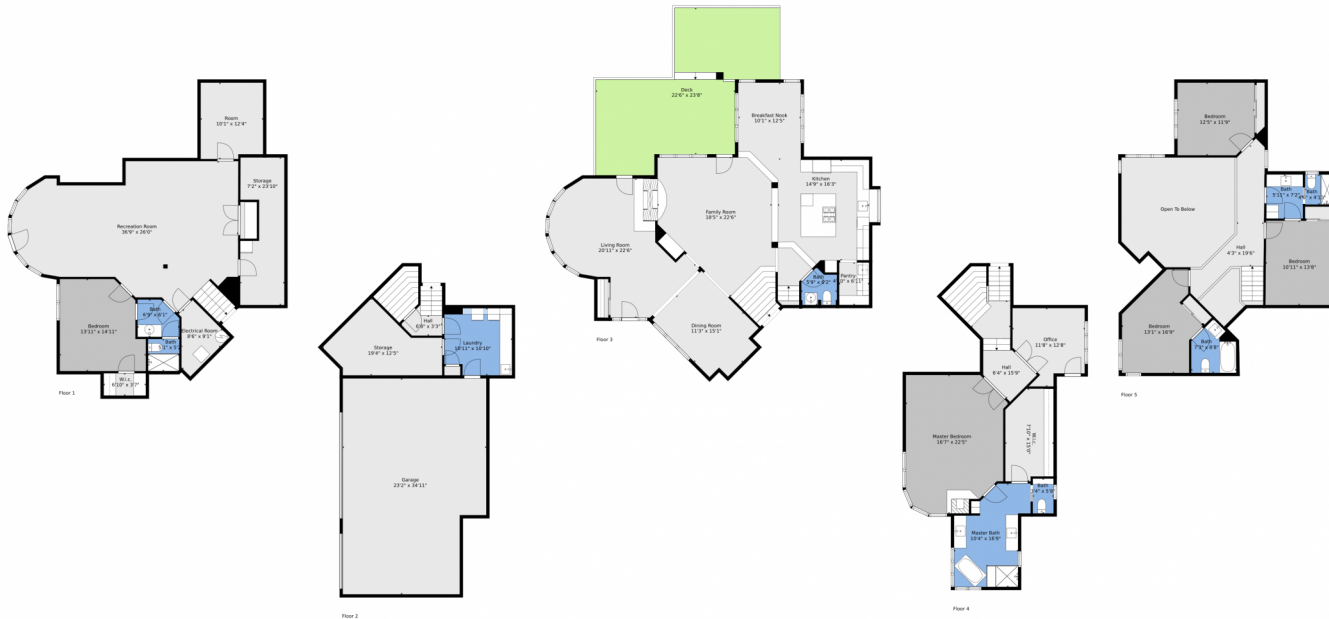

Disclaimer: Sizes and Dimensions are Approximate, Actual May Vary.

**Matt Bachus**  
720-644-9363  
matt@tuppersteam.com

Scan code  
for more  
property  
details

Floor Plan Created By V1photos.com, Measurements Deamed Highly Reliable, But Not Guaranteed.

# 1902 Baldy Lane, Evergreen, CO 80439 – all levels

Floor Plan Created By V1photos.com, Measurements Deamed Highly Reliable, But Not Guaranteed.

Disclaimer: Sizes and Dimensions are Approximate, Actual May Vary.