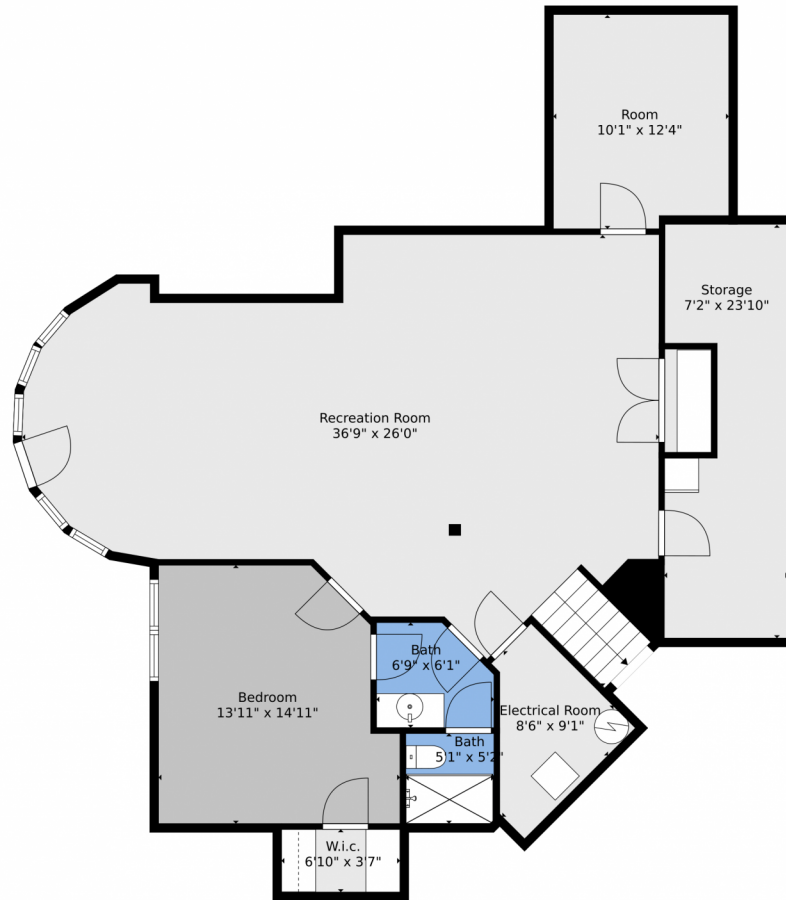

Disclaimer: Sizes and Dimensions are Approximate, Actual May Vary.

**Matt Bachus**  
720-644-9363  
matt@tuppersteam.com

Scan code  
for more  
property  
details

Floor Plan Created By V1photos.com, Measurements Deamed Highly Reliable, But Not Guaranteed.