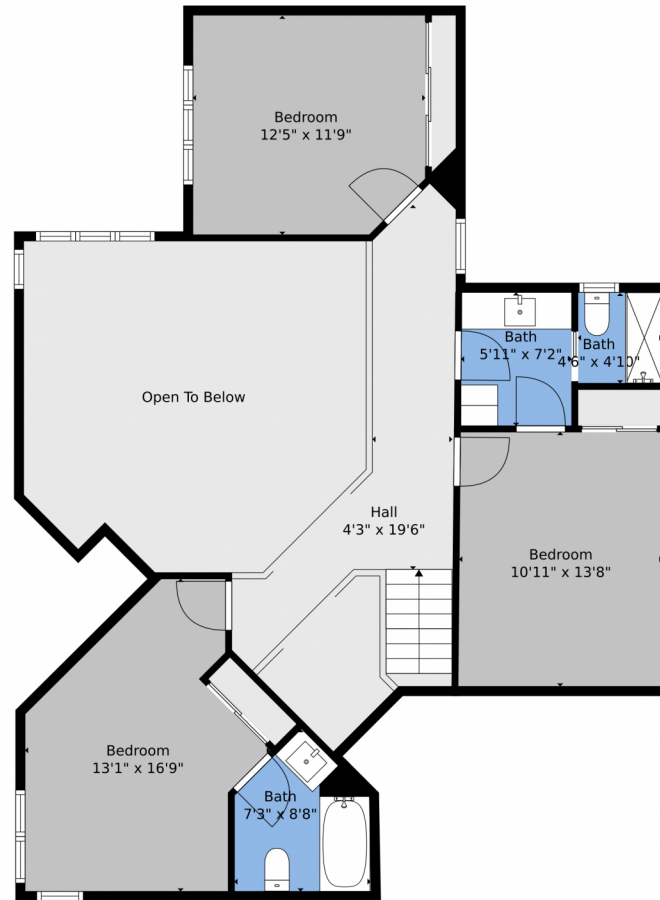

Disclaimer: Sizes and Dimensions are Approximate, Actual May Vary.

**Matt Bachus**  
720-644-9363  
matt@tuppersteam.com

Scan code  
for more  
property  
details

Floor Plan Created By V1photos.com, Measurements Deamed Highly Reliable, But Not Guaranteed.