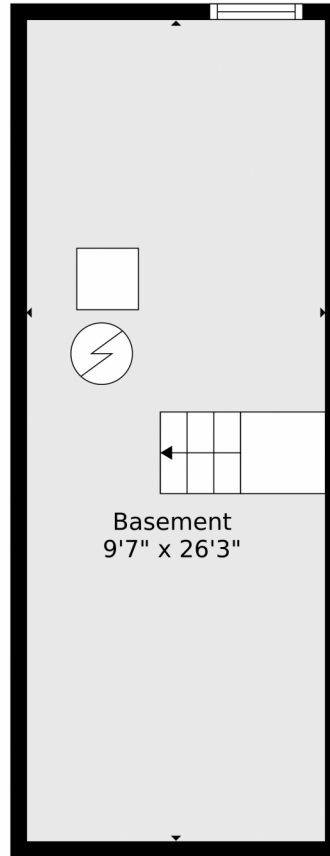

TOTAL: 1685 sq. ft
Below Ground: 251 sq. ft, FLOOR 2: 792 sq. ft, FLOOR 3: 642 sq. ft
EXCLUDED AREAS: STORAGE: 45 sq. ft, PORCH: 39 sq. ft, PATIO: 43 sq. ft,
LOW CEILING: 15 sq. ft, DECK: 113 sq. ft

Disclaimer: Sizes and Dimensions are Approximate, Actual May Vary.