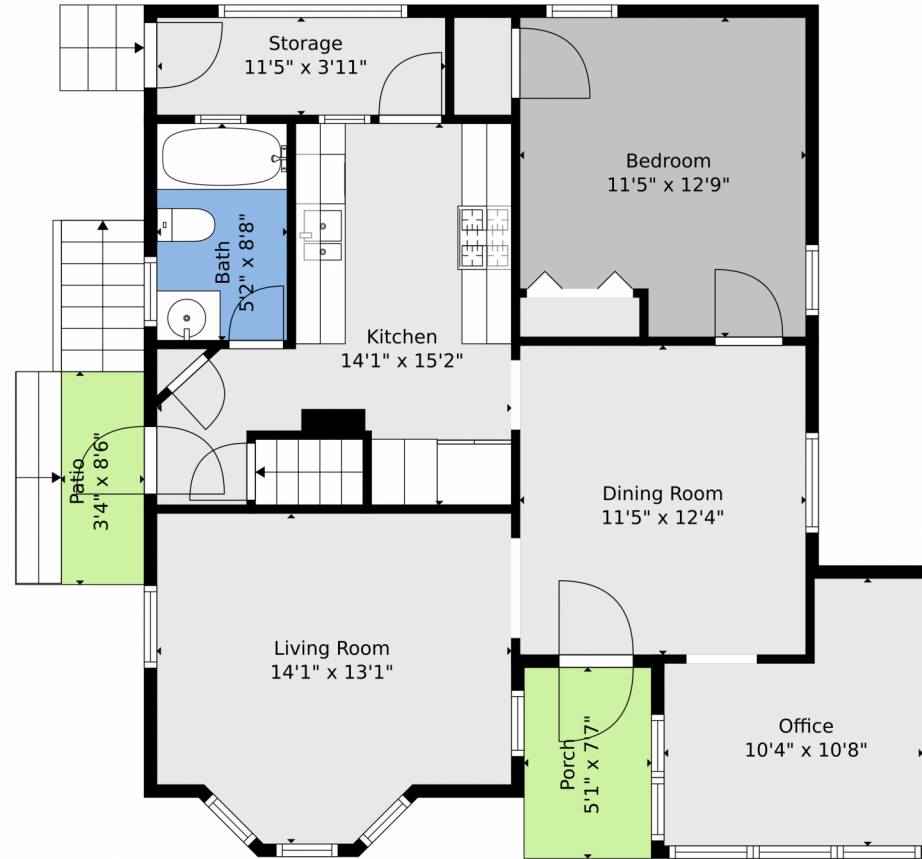

937 Maxwell Avenue, Boulder, CO 80304 – Main Level

TOTAL: 1685 sq. ft
Below Ground: 251 sq. ft, FLOOR 2: 792 sq. ft, FLOOR 3: 642 sq. ft
EXCLUDED AREAS: STORAGE: 45 sq. ft, PORCH: 39 sq. ft, PATIO: 43 sq. ft,
LOW CEILING: 15 sq. ft, DECK: 113 sq. ft

Disclaimer: Sizes and Dimensions are Approximate, Actual May Vary.

Robin Duxbury
303-808-4471
starfishrentals@hotmail.com