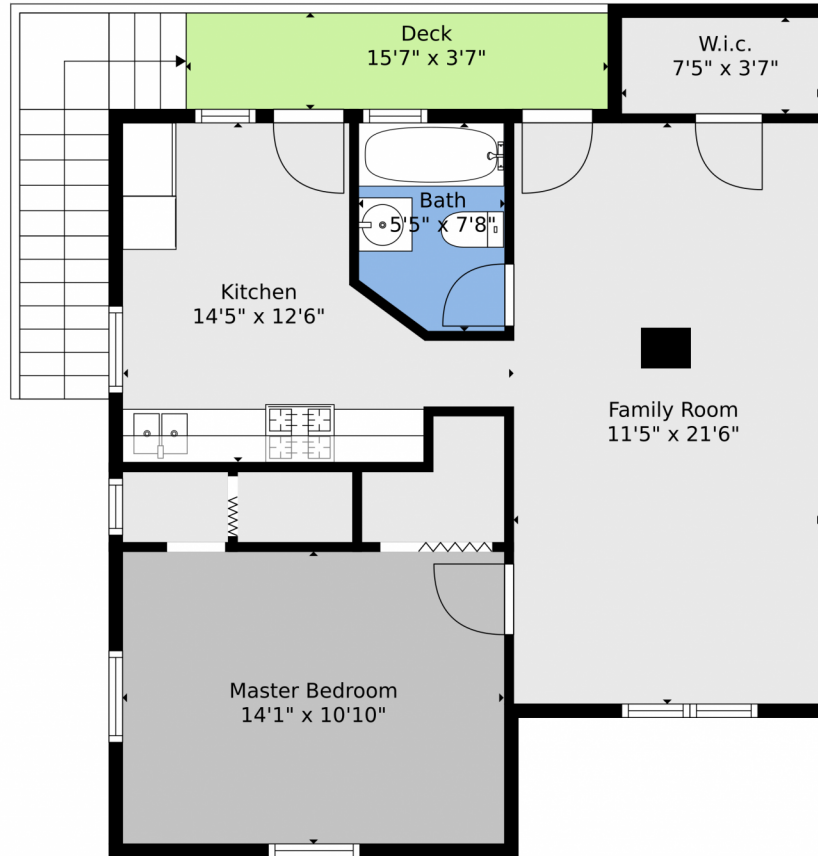

937 Maxwell Avenue, Boulder, CO 80304 – Upper Level

TOTAL: 1685 sq. ft
Below Ground: 251 sq. ft, FLOOR 2: 792 sq. ft, FLOOR 3: 642 sq. ft
EXCLUDED AREAS: STORAGE: 45 sq. ft, PORCH: 39 sq. ft, PATIO: 43 sq. ft,
LOW CEILING: 15 sq. ft, DECK: 113 sq. ft

Disclaimer: Sizes and Dimensions are Approximate, Actual May Vary.

Robin Duxbury
303-808-4471
starfishrentals@hotmail.com