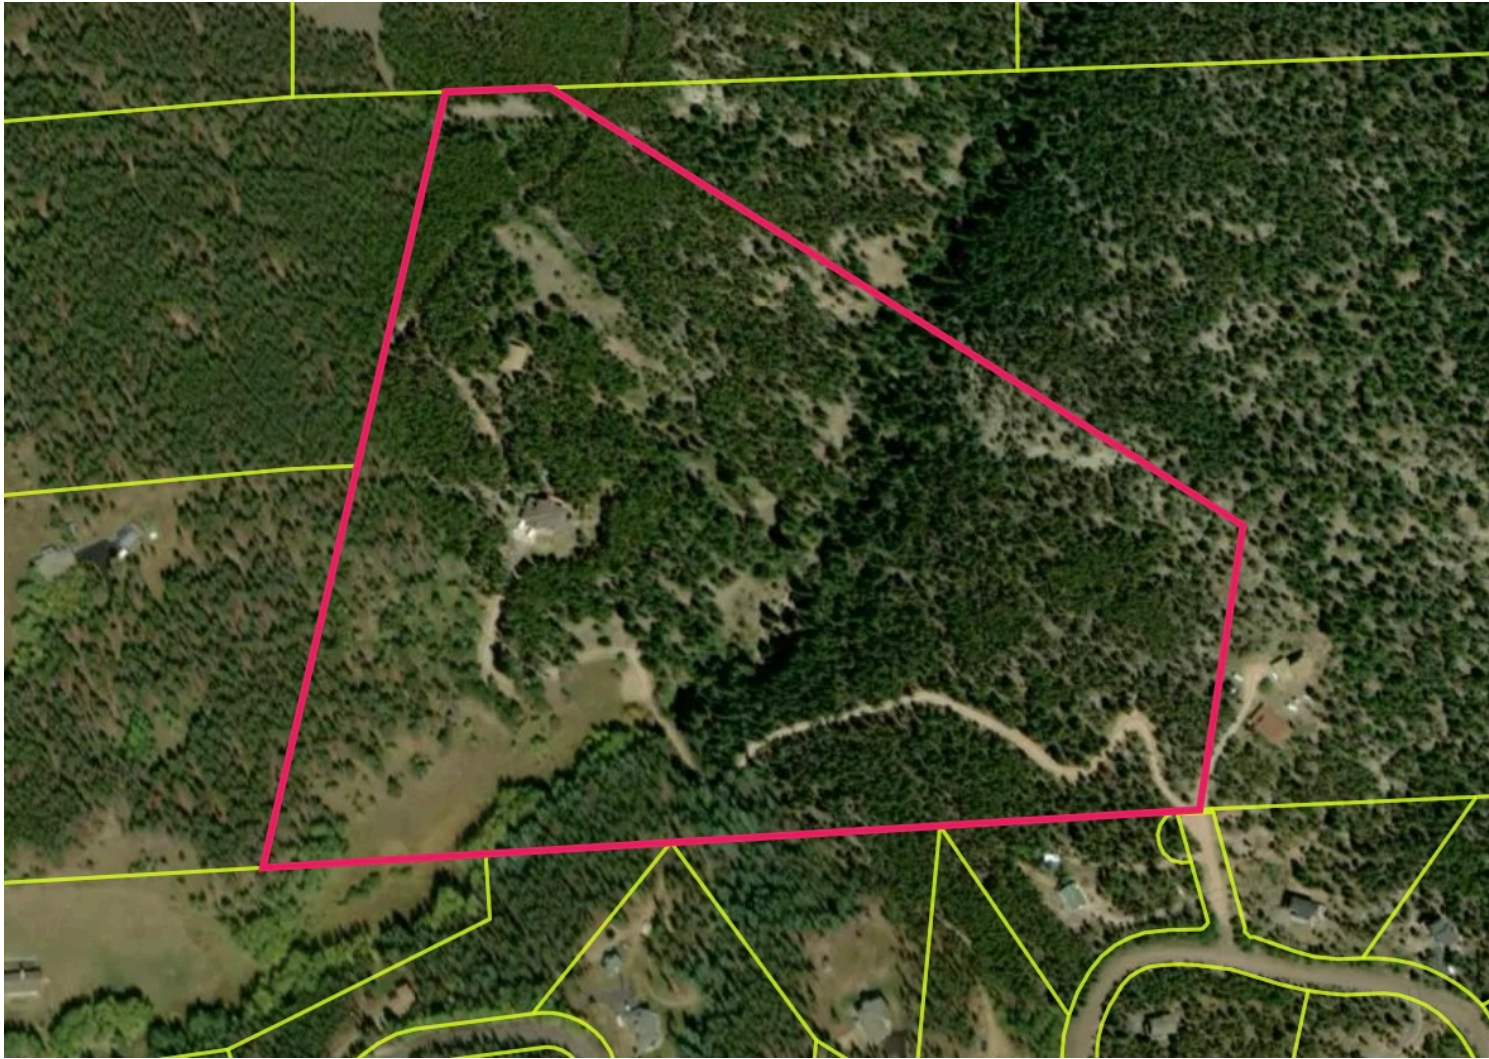

9303 Dauntless Way
Conifer, CO 80433

Vacant Land

35 Acre

Andy Verleger
303-949-5242
verlegerhomes@gmail.com

Scan code
for more
property
details

9303 Dauntless Way, Conifer, CO 80433 – Parcel Map

Disclaimer: Sizes and Dimensions are Approximate, Actual May Vary.