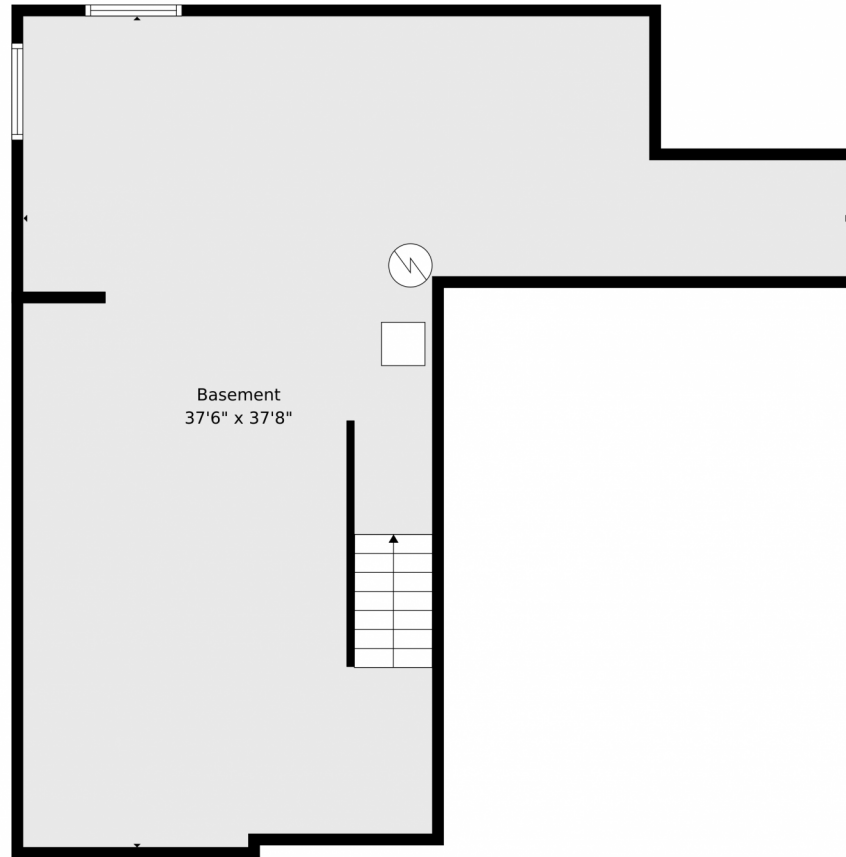

24727 East Saratoga Place, Aurora, CO 80016 – Lower Level

TOTAL: 1796 sq. ft
BELOW GROUND: 0 sq. ft, FLOOR 2: 893 sq. ft, FLOOR 3: 903 sq. ft
EXCLUDED AREAS: BASEMENT: 861 sq. ft, GARAGE: 424 sq. ft, DECK: 99 sq. ft,
PORCH: 52 sq. ft, BAY WINDOW: 2 sq. ft

Disclaimer: Sizes and Dimensions are Approximate, Actual May Vary.

Lillian Colbert
303-549-7907
lilliancolbert@comcast.net