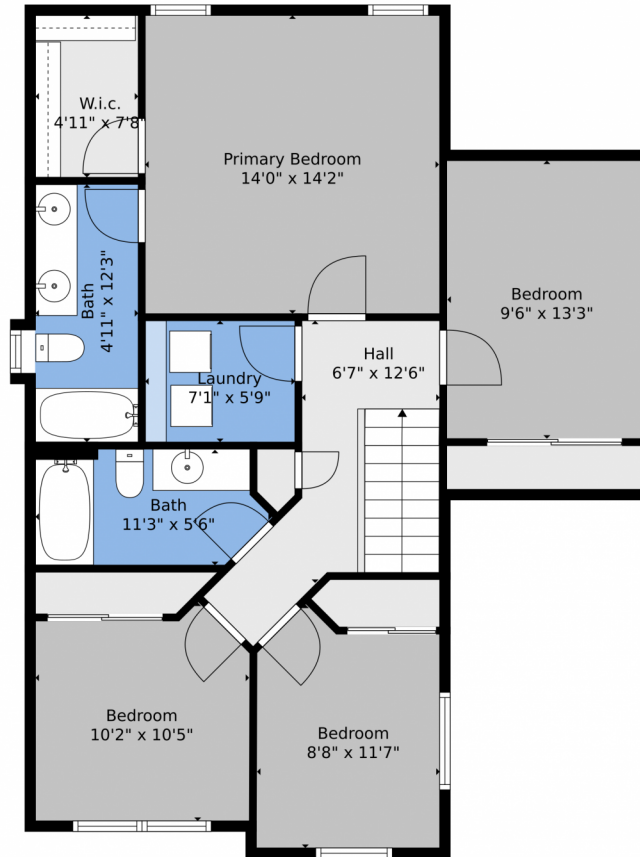

24727 East Saratoga Place, Aurora, CO 80016 – Second Level

TOTAL: 1796 sq. ft
BELOW GROUND: 0 sq. ft, FLOOR 2: 893 sq. ft, FLOOR 3: 903 sq. ft
EXCLUDED AREAS: BASEMENT: 861 sq. ft, GARAGE: 424 sq. ft, DECK: 99 sq. ft,
PORCH: 52 sq. ft, BAY WINDOW: 2 sq. ft

Disclaimer: Sizes and Dimensions are Approximate, Actual May Vary.

Lillian Colbert
303-549-7907
lilliancolbert@comcast.net