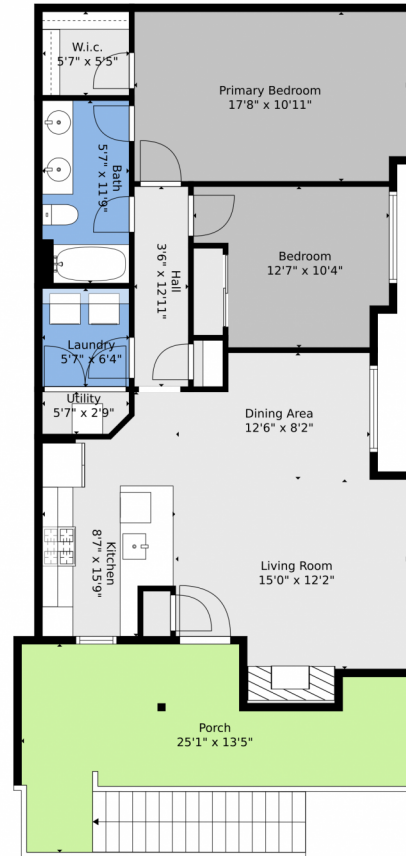

23649 East Ida Drive #E, Aurora, CO 80016 – Main Level

TOTAL: 933 sq. ft
FLOOR 1: 933 sq. ft
EXCLUDED AREAS: PORCH: 263 sq. ft, FIREPLACE: 14 sq. ft

Disclaimer: Sizes and Dimensions are Approximate, Actual May Vary.

Taylor Haas

303-665-7368

taylorh@coloradorpm.com

<https://www.coloradorpm.com/available-rental-properties-denver>

Scan code
for more
property
details