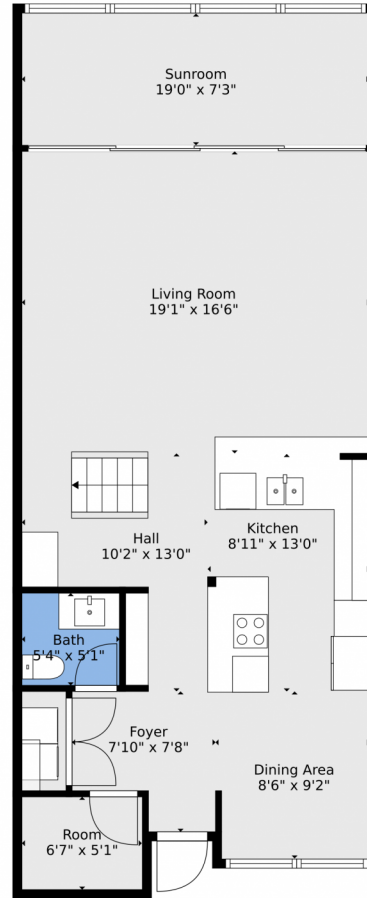

1100 Southeast 5th Court
 Pompano Beach, FL 33060
 COMMUNITY: Nobel Point

MLS
 # f10458183
 PRICE \$749

Condominium

1500 SQFT

2 Beds

2/1 Baths

Kenny Silverman
 954-551-9099
 kenny@silvermanfirst.com

Scan code
 for more
 property
 details

1100 Southeast 5th Court, Pompano Beach, FL 33060 — 2nd Floor

Floor Plan Created By V1photos.com, Measurements Deamed Highly Reliable, But Not Guaranteed.

Disclaimer: Sizes and Dimensions are Approximate, Actual May Vary.

Kenny Silverman
954-551-9099
kenny@silvermanfirst.com

1100 Southeast 5th Court, Pompano Beach, FL 33060 — 3rd Floor

Floor Plan Created By V1photos.com, Measurements Deamed Highly Reliable, But Not Guaranteed.

Disclaimer: Sizes and Dimensions are Approximate, Actual May Vary.

Kenny Silverman
954-551-9099
kenny@silvermanfirst.com

1100 Southeast 5th Court, Pompano Beach, FL 33060 – All Floors

Floor 1

Floor 2

Floor Plan Created By V1photos.com, Measurements Deamed Highly Reliable, But Not Guaranteed.