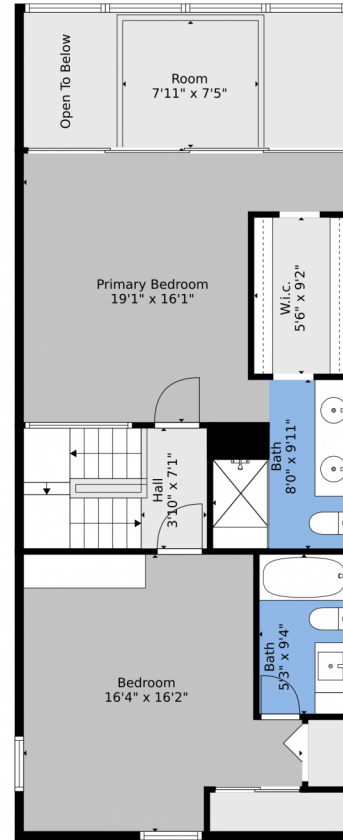

1100 Southeast 5th Court, Pompano Beach, FL 33060 — 2nd Floor

Floor Plan Created By V1photos.com, Measurements Deamed Highly Reliable, But Not Guaranteed.

Disclaimer: Sizes and Dimensions are Approximate, Actual May Vary.

Kenny Silverman
954-551-9099
kenny@silvermanfirst.com

1100 Southeast 5th Court, Pompano Beach, FL 33060 — 3rd Floor

Floor Plan Created By V1photos.com, Measurements Deamed Highly Reliable, But Not Guaranteed.

Disclaimer: Sizes and Dimensions are Approximate, Actual May Vary.

Kenny Silverman
954-551-9099
kenny@silvermanfirst.com

1100 Southeast 5th Court, Pompano Beach, FL 33060 – All Floors

Floor 1

Floor 2

Floor Plan Created By V1photos.com, Measurements Deamed Highly Reliable, But Not Guaranteed.

Disclaimer: Sizes and Dimensions are Approximate, Actual May Vary.

Kenny Silverman
954-551-9099
kenny@silvermanfirst.com