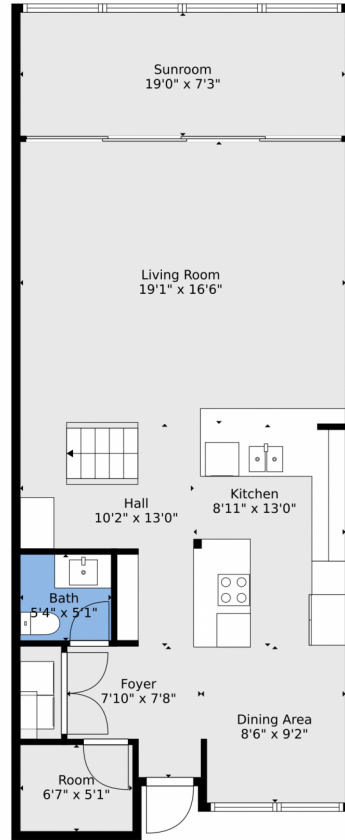

1100 Southeast 5th Court, Pompano Beach, FL 33060 — 2nd Floor

Floor Plan Created By V1photos.com, Measurements Deamed Highly Reliable, But Not Guaranteed.

Disclaimer: Sizes and Dimensions are Approximate, Actual May Vary.

Kenny Silverman
954-551-9099
kenny@silvermanfirst.com

1100 Southeast 5th Court, Pompano Beach, FL 33060 — 3rd Floor

Floor Plan Created By V1photos.com, Measurements Deamed Highly Reliable, But Not Guaranteed.

Disclaimer: Sizes and Dimensions are Approximate, Actual May Vary.

Kenny Silverman
954-551-9099
kenny@silvermanfirst.com

1100 Southeast 5th Court, Pompano Beach, FL 33060 – All Floors

Floor 1

Floor 2

Floor Plan Created By V1photos.com, Measurements Deamed Highly Reliable, But Not Guaranteed.