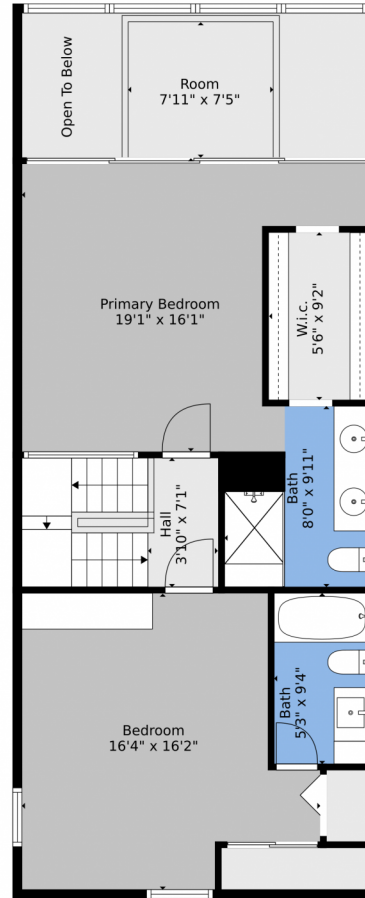

1100 Southeast 5th Court, Pompano Beach, FL 33060 — 2nd Floor

Floor Plan Created By V1photos.com, Measurements Deamed Highly Reliable, But Not Guaranteed.

Disclaimer: Sizes and Dimensions are Approximate, Actual May Vary.

Kenny Silverman
954-551-9099
kenny@silvermanfirst.com

1100 Southeast 5th Court, Pompano Beach, FL 33060 — 3rd Floor

Floor Plan Created By V1photos.com, Measurements Deamed Highly Reliable, But Not Guaranteed.

Disclaimer: Sizes and Dimensions are Approximate, Actual May Vary.

Kenny Silverman
954-551-9099
kenny@silvermanfirst.com

1100 Southeast 5th Court, Pompano Beach, FL 33060 – All Floors

Floor 1

Floor 2

Floor Plan Created By V1photos.com, Measurements Deamed Highly Reliable, But Not Guaranteed.