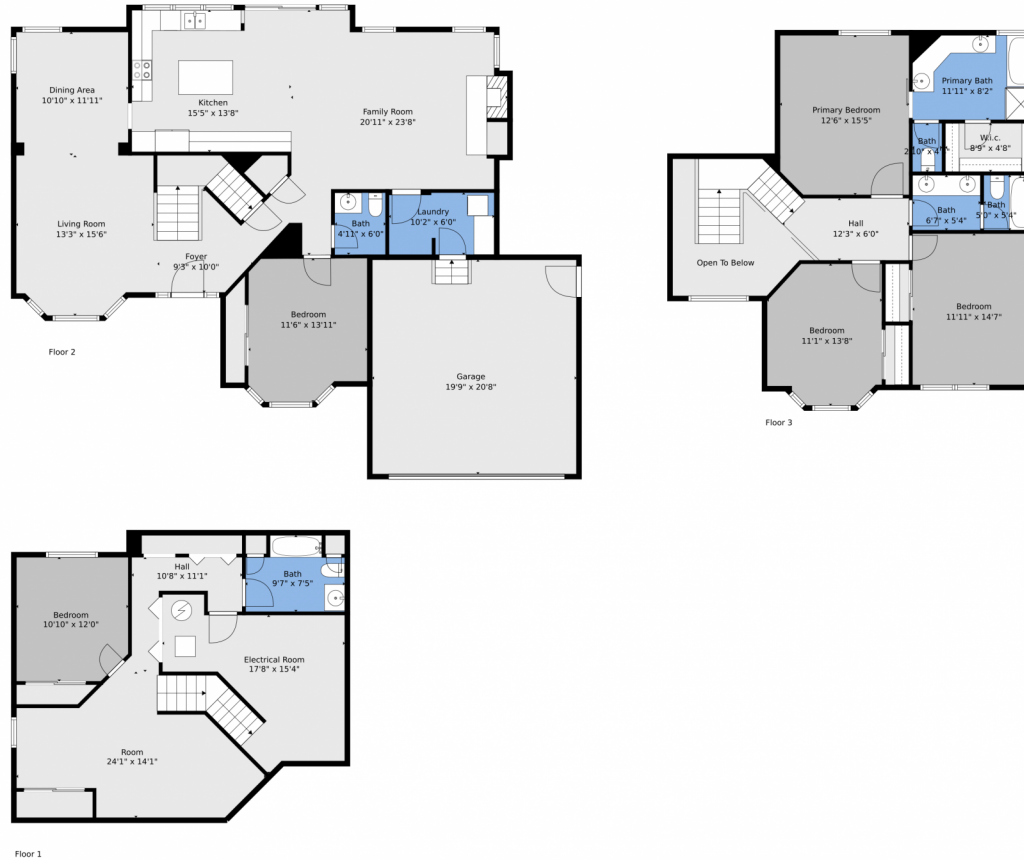

1781 Red Fox Place, Littleton, CO 80126 – all levels

TOTAL: 2839 sq. ft
BELOW GROUND: 607 sq. ft, FLOOR 2: 1324 sq. ft, FLOOR 3: 908 sq. ft
EXCLUDED AREAS: ELECTRICAL ROOM: 188 sq. ft, GARAGE: 408 sq. ft, OPEN TO BELOW: 89 sq. ft

Disclaimer: Sizes and Dimensions are Approximate, Actual May Vary.

Holly Worley
303-257-8091
findahomewithholly@gmail.com

Scan code
for more
property
details