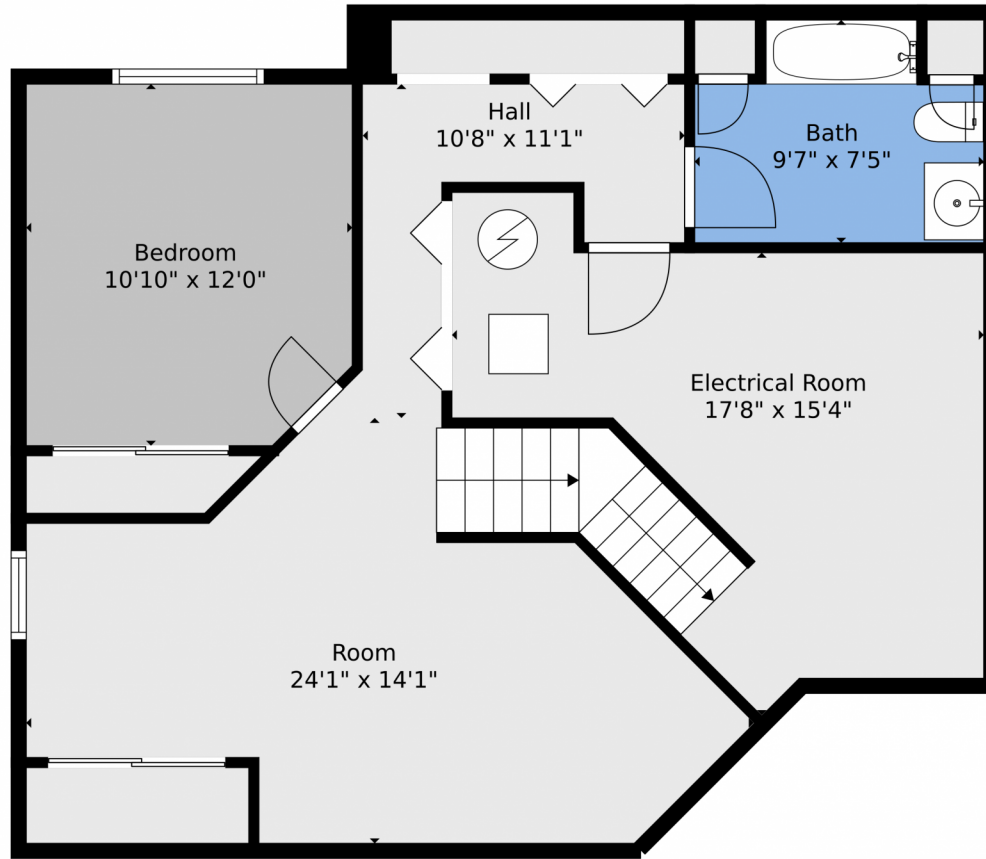

TOTAL: 2839 sq. ft
BELOW GROUND: 607 sq. ft, FLOOR 2: 1324 sq. ft, FLOOR 3: 908 sq. ft
EXCLUDED AREAS: ELECTRICAL ROOM: 188 sq. ft, GARAGE: 408 sq. ft, OPEN TO BELOW: 89 sq. ft
Floor Plan Created By V1photos.com, Measurements Deamed Highly Reliable But Not Guaranteed.

Disclaimer: Sizes and Dimensions are Approximate, Actual May Vary.

Holly Worley
303-257-8091
findahomewithholly@gmail.com

1781 Red Fox Place, Littleton, CO 80126 — upper level

TOTAL: 2839 sq. ft
BELOW GROUND: 607 sq. ft, FLOOR 2: 1324 sq. ft, FLOOR 3: 908 sq. ft
EXCLUDED AREAS: ELECTRICAL ROOM: 188 sq. ft, GARAGE: 408 sq. ft, OPEN TO BELOW: 89 sq. ft
Floor Plan Created By V1photos.com, Measurements Deamed Highly Reliable But Not Guaranteed.

Disclaimer: Sizes and Dimensions are Approximate, Actual May Vary.

Holly Worley
303-257-8091
findahomewithholly@gmail.com

TOTAL: 2839 sq. ft
BELOW GROUND: 607 sq. ft, FLOOR 2: 1324 sq. ft, FLOOR 3: 908 sq. ft
EXCLUDED AREAS: ELECTRICAL ROOM: 188 sq. ft, GARAGE: 408 sq. ft, OPEN TO BELOW: 89 sq. ft
Floor Plan Created By V1photos.com. Measurements Deamed Highly Reliable But Not Guaranteed.

Disclaimer: Sizes and Dimensions are Approximate, Actual May Vary.

Holly Worley
303-257-8091
findahomewithholly@gmail.com

1781 Red Fox Place, Littleton, CO 80126 – all levels

TOTAL: 2839 sq. ft
BELOW GROUND: 607 sq. ft, FLOOR 2: 1324 sq. ft, FLOOR 3: 908 sq. ft
EXCLUDED AREAS: ELECTRICAL ROOM: 188 sq. ft, GARAGE: 408 sq. ft, OPEN TO BELOW: 89 sq. ft