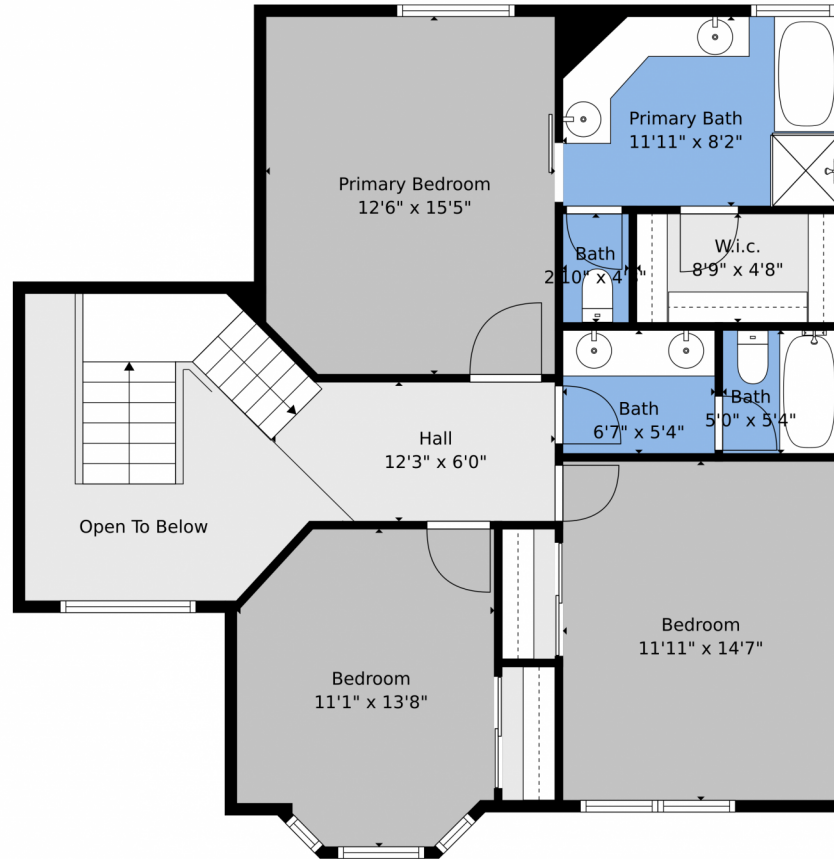

TOTAL: 2839 sq. ft
BELOW GROUND: 607 sq. ft, FLOOR 2: 1324 sq. ft, FLOOR 3: 908 sq. ft
EXCLUDED AREAS: ELECTRICAL ROOM: 188 sq. ft, GARAGE: 408 sq. ft, OPEN TO BELOW: 89 sq. ft
Floor Plan Created By V1photos.com, Measurements Deamed Highly Reliable But Not Guaranteed.

Disclaimer: Sizes and Dimensions are Approximate, Actual May Vary.

Holly Worley
303-257-8091
findahomewithholly@gmail.com

1781 Red Fox Place, Littleton, CO 80126 — upper level

TOTAL: 2839 sq. ft
BELOW GROUND: 607 sq. ft, FLOOR 2: 1324 sq. ft, FLOOR 3: 908 sq. ft
EXCLUDED AREAS: ELECTRICAL ROOM: 188 sq. ft, GARAGE: 408 sq. ft, OPEN TO BELOW: 89 sq. ft
Floor Plan Created By V1photos.com, Measurements Deamed Highly Reliable But Not Guaranteed.

Disclaimer: Sizes and Dimensions are Approximate, Actual May Vary.

Holly Worley
303-257-8091
findahomewithholly@gmail.com

TOTAL: 2839 sq. ft
BELOW GROUND: 607 sq. ft, FLOOR 2: 1324 sq. ft, FLOOR 3: 908 sq. ft
EXCLUDED AREAS: ELECTRICAL ROOM: 188 sq. ft, GARAGE: 408 sq. ft, OPEN TO BELOW: 89 sq. ft
Floor Plan Created By V1photos.com. Measurements Deamed Highly Reliable But Not Guaranteed.

Disclaimer: Sizes and Dimensions are Approximate, Actual May Vary.

Holly Worley
303-257-8091
findahomewithholly@gmail.com

1781 Red Fox Place, Littleton, CO 80126 – all levels

TOTAL: 2839 sq. ft
BELOW GROUND: 607 sq. ft, FLOOR 2: 1324 sq. ft, FLOOR 3: 908 sq. ft
EXCLUDED AREAS: ELECTRICAL ROOM: 188 sq. ft, GARAGE: 408 sq. ft, OPEN TO BELOW: 89 sq. ft