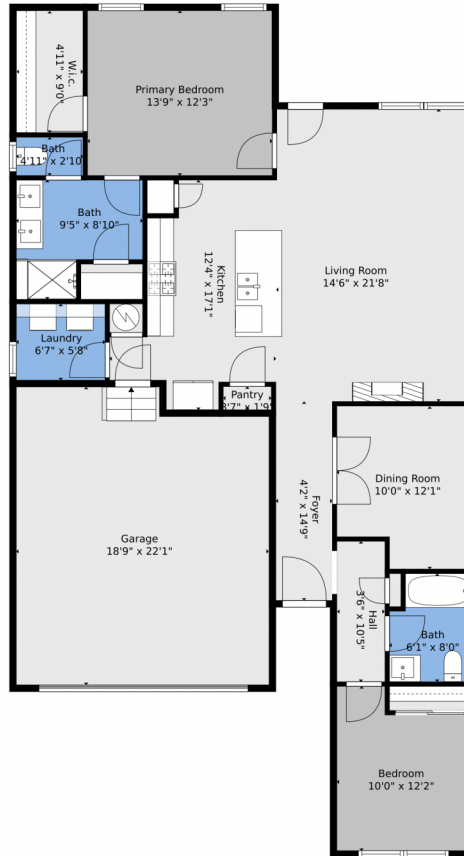

TOTAL: 1261 sq. ft
FLOOR 1: 1261 sq. ft
EXCLUDED AREAS: GARAGE: 397 sq. ft

Disclaimer: Sizes and Dimensions are Approximate, Actual May Vary.

Taylor Haas
303-665-7368
taylorh@coloradorm.com
<https://www.coloradorm.com/available-rental-properties-denver>